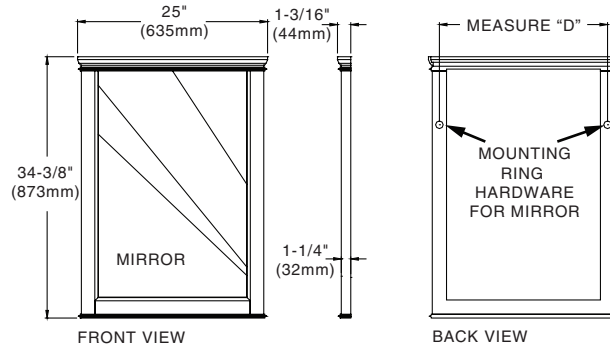

25" x 1-3/4" (635 x 44mm)

34-3/8" height (873mm)

9210.101 Generations Mirror

☐ **9210.300 Generations Storage Stool**

- Constructed of poplar solids and birch veneers
- White terry cloth top
- Top is hinged to allow compact storage within
- Available in a Warm Walnut finish

Nominal Dimensions:

24" x 18" (610 x 457mm)

22-1/4" height (565mm)

9210.300 Generations Storage Stool

☐ **9210.200 Generations Demi-Apothecary**

- Constructed of poplar solids and birch veneers
- Matching rattan door inserts

Nominal Dimensions:

16-1/2" x 15-3/4" (419 x 400mm)

44-1/4" height (1124mm)

Warm Walnut

9210.200 Generations Demi-Apothecary

SEE REVERSE SIDE FOR ROUGHING-IN DIMENSIONS

9210.101 Generations Mirror

9210.300 Generations Storage Stool

9210.200 Generations Demi-Apothecary

NOTES:

* DIMENSIONS SHOWN FOR LOCATION OF SUPPLIES AND "P" TRAP ARE SUGGESTED.
- FITTINGS NOT INCLUDED AND MUST BE ORDERED SEPARATELY.
PROVIDE SUITABLE REINFORCEMENT FOR ALL WALL SUPPORTS.