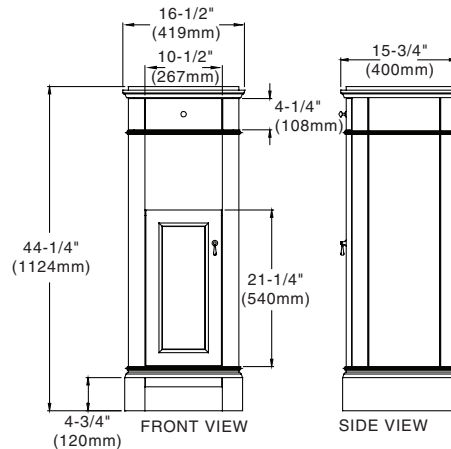

25" x 1-3/4" (635 x 44mm)

34-3/8" height (873mm)

9210.101 Generations Mirror

☐ **9210.300 Generations Storage Stool**

- Constructed of poplar solids and birch veneers
- White terry cloth top
- Top is hinged to allow compact storage within
- Available in a Warm Walnut finish

Nominal Dimensions:

24" x 18" (610 x 457mm)

22-1/4" height (565mm)

9210.300 Generations Storage Stool

☐ **9210.200 Generations Demi-Apothecary**

- Constructed of poplar solids and birch veneers
- Matching rattan door inserts

Nominal Dimensions:

16-1/2" x 15-3/4" (419 x 400mm)

44-1/4" height (1124mm)

Warm Walnut

9210.200 Generations Demi-Apothecary

SEE REVERSE SIDE FOR ROUGHING-IN DIMENSIONS

9210.101 Generations Mirror

9210.300 Generations Storage Stool

9210.200 Generations Demi-Apothecary

NOTES:

* DIMENSIONS SHOWN FOR LOCATION OF SUPPLIES AND "P" TRAP ARE SUGGESTED.
- FITTINGS NOT INCLUDED AND MUST BE ORDERED SEPARATELY.
PROVIDE SUITABLE REINFORCEMENT FOR ALL WALL SUPPORTS.