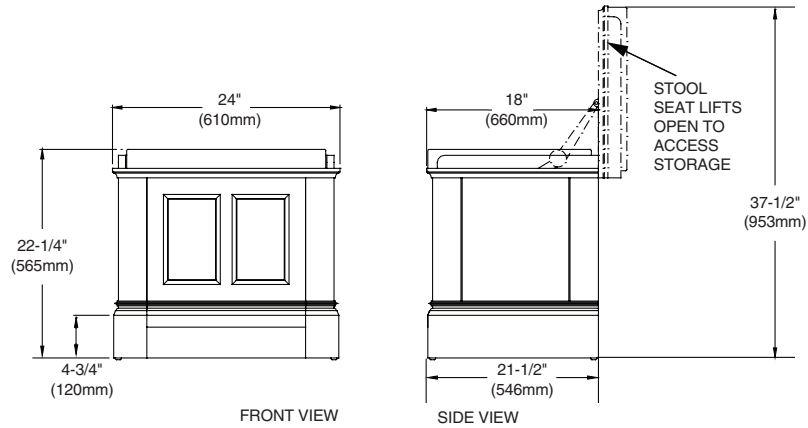

25" x 1-3/4" (635 x 44mm)

34-3/8" height (873mm)

9210.101 Generations Mirror

☐ **9210.300 Generations Storage Stool**

- Constructed of poplar solids and birch veneers
- White terry cloth top
- Top is hinged to allow compact storage within
- Available in a Warm Walnut finish

Nominal Dimensions:

24" x 18" (610 x 457mm)

22-1/4" height (565mm)

9210.300 Generations Storage Stool

☐ **9210.200 Generations Demi-Apothecary**

- Constructed of poplar solids and birch veneers
- Matching rattan door inserts

Nominal Dimensions:

16-1/2" x 15-3/4" (419 x 400mm)

44-1/4" height (1124mm)

Warm Walnut

9210.200 Generations Demi-Apothecary

SEE REVERSE SIDE FOR ROUGHING-IN DIMENSIONS

9210.101 Generations Mirror

9210.300 Generations Storage Stool

9210.200 Generations Demi-Apothecary

NOTES:

* DIMENSIONS SHOWN FOR LOCATION OF SUPPLIES AND "P" TRAP ARE SUGGESTED.
- FITTINGS NOT INCLUDED AND MUST BE ORDERED SEPARATELY.
PROVIDE SUITABLE REINFORCEMENT FOR ALL WALL SUPPORTS.