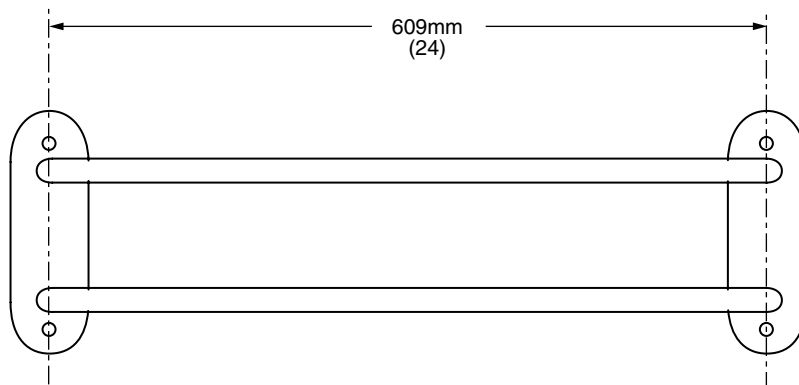

MODEL NUMBER:

❑ **8040.300 24" Towel Shelf with Towel Bar**

Available Finishes

.002	Polished Chrome
.068	PVD Blackened Bronze
.295	Satin Nickel

PRODUCT FEATURES:

Heavy duty construction: Highest quality materials for durability & long life.

Semi - Concealed Mounting

Materials of Construction: Towel bar and frame tube - 1.0 mm thick brass.

Easy to Install

SUGGESTED SPECIFICATION:

24" Towel Shelf with Towel Bar shall feature heavy - duty construction. Shall feature semi - concealed mounting. 24" Towel Bar tube shall be 1.0 mm thick brass. Towel Shelf with Towel Bar shall be American Standard Model # 8040.300.____.