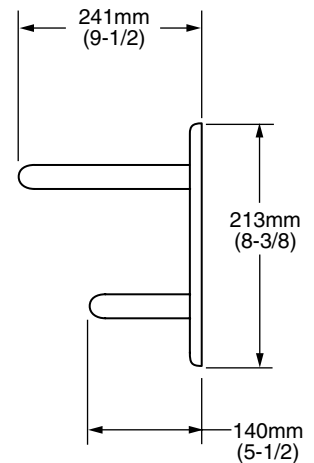

MODEL NUMBER:

❑ **8040.300 24" Towel Shelf with Towel Bar**

Available Finishes

.002	Polished Chrome
.068	PVD Blackened Bronze
.295	Satin Nickel

PRODUCT FEATURES:

Heavy duty construction: Highest quality materials for durability & long life.

Semi - Concealed Mounting

Materials of Construction: Towel bar and frame tube - 1.0 mm thick brass.

Easy to Install

SUGGESTED SPECIFICATION:

24" Towel Shelf with Towel Bar shall feature heavy - duty construction. Shall feature semi - concealed mounting. 24" Towel Bar tube shall be 1.0 mm thick brass. Towel Shelf with Towel Bar shall be American Standard Model # 8040.300.____.