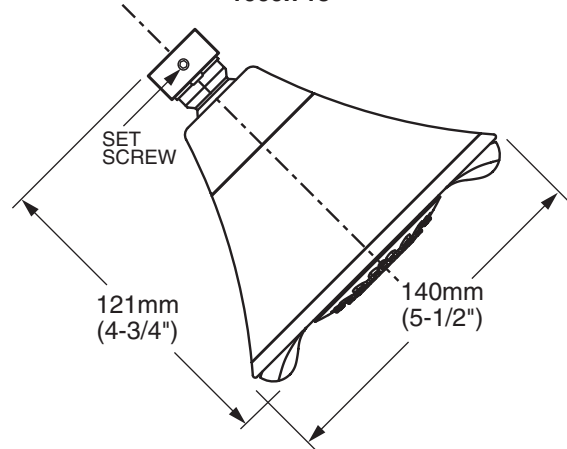

1660.733 Shown

MODEL NUMBER:

- 1660.733 FloWise® Transitional 3-Function Water Saving Showerhead with Shower Arm & Flange
- 1660.717 FloWise® Transitional 3-Function Water Saving Showerhead Only
- 1660.718 FloWise® Vandal Resistant Transitional 3-Function Water Saving Showerhead Only

**VANDAL RESISTANT VERSION
1660.718**

GENERAL DESCRIPTION:

Showerhead adjusts from an Ultra Water Saving Turbine Spray at 1.5gpm to a Combination spray at 2.0gpm to a Full spray at 2.0gpm. Showerhead uses 40% less water when in Ultra Water Saving mode and 20% when in Combination or Full spray modes. Showerhead rated at 2.0gpm/7.6L/min. maximum flow rate. Auto Return feature always returns Showerhead to 1.5gpm Ultra Water Saving mode when water is turned off. Showerhead always starts in Ultra Water Saving mode. Permanent built-in pressure compensating flow control device. Vandal Resistant model includes tamper-proof metal sleeve with set screw to lock showerhead in place.

SUGGESTED SPECIFICATION

Showerhead shall save up to 40% in water usage. Showerhead shall always start at 1.5gpm/5.7L/min. and have multiple functions for user's personal selection. Showerhead shall have a permanent pressure compensating control device. Fitting shall be American Standard Model # 1660.7____.