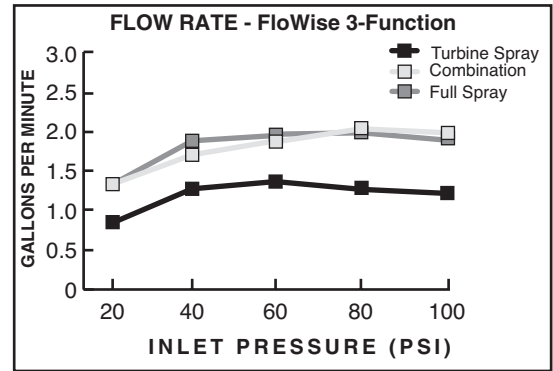

CODES AND STANDARDS

These products meet or exceed the following codes and standards:

ASME A112.18.1
CSA 125.1

Product Number	Description	Finish Options				
		Polished Chrome	PVD Blackened Bronze	PVD Stainless Steel	PVD Polished Brass	PVD Satin Nickel
		002	068	075	099	295
1660.733	FloWise® Transitional 3-Function Water Saving Showerhead. With Shower Arm & Flange.					
1660.717	FloWise® Transitional 3-Function Water Saving Showerhead Only.					
1660.718	FloWise® Vandal Resistant Transitional 3-Function Water Saving Showerhead Only.		N/A	N/A	N/A	N/A