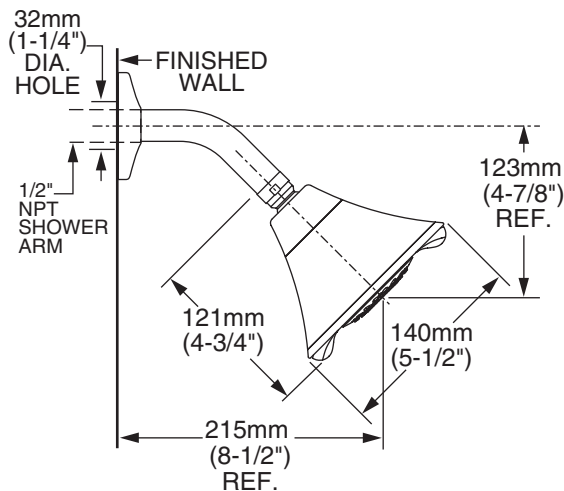

1660.733 Shown

MODEL NUMBER:

- 1660.733 FloWise® Transitional 3-Function Water Saving Showerhead with Shower Arm & Flange
- 1660.717 FloWise® Transitional 3-Function Water Saving Showerhead Only
- 1660.718 FloWise® Vandal Resistant Transitional 3-Function Water Saving Showerhead Only

**VANDAL RESISTANT VERSION
1660.718**

GENERAL DESCRIPTION:

Showerhead adjusts from an Ultra Water Saving Turbine Spray at 1.5gpm to a Combination spray at 2.0gpm to a Full spray at 2.0gpm. Showerhead uses 40% less water when in Ultra Water Saving mode and 20% when in Combination or Full spray modes. Showerhead rated at 2.0gpm/7.6L/min. maximum flow rate. Auto Return feature always returns Showerhead to 1.5gpm Ultra Water Saving mode when water is turned off. Showerhead always starts in Ultra Water Saving mode. Permanent built-in pressure compensating flow control device. Vandal Resistant model includes tamper-proof metal sleeve with set screw to lock showerhead in place.

SUGGESTED SPECIFICATION

Showerhead shall save up to 40% in water usage. Showerhead shall always start at 1.5gpm/5.7L/min. and have multiple functions for user's personal selection. Showerhead shall have a permanent pressure compensating control device. Fitting shall be American Standard Model # 1660.7____.