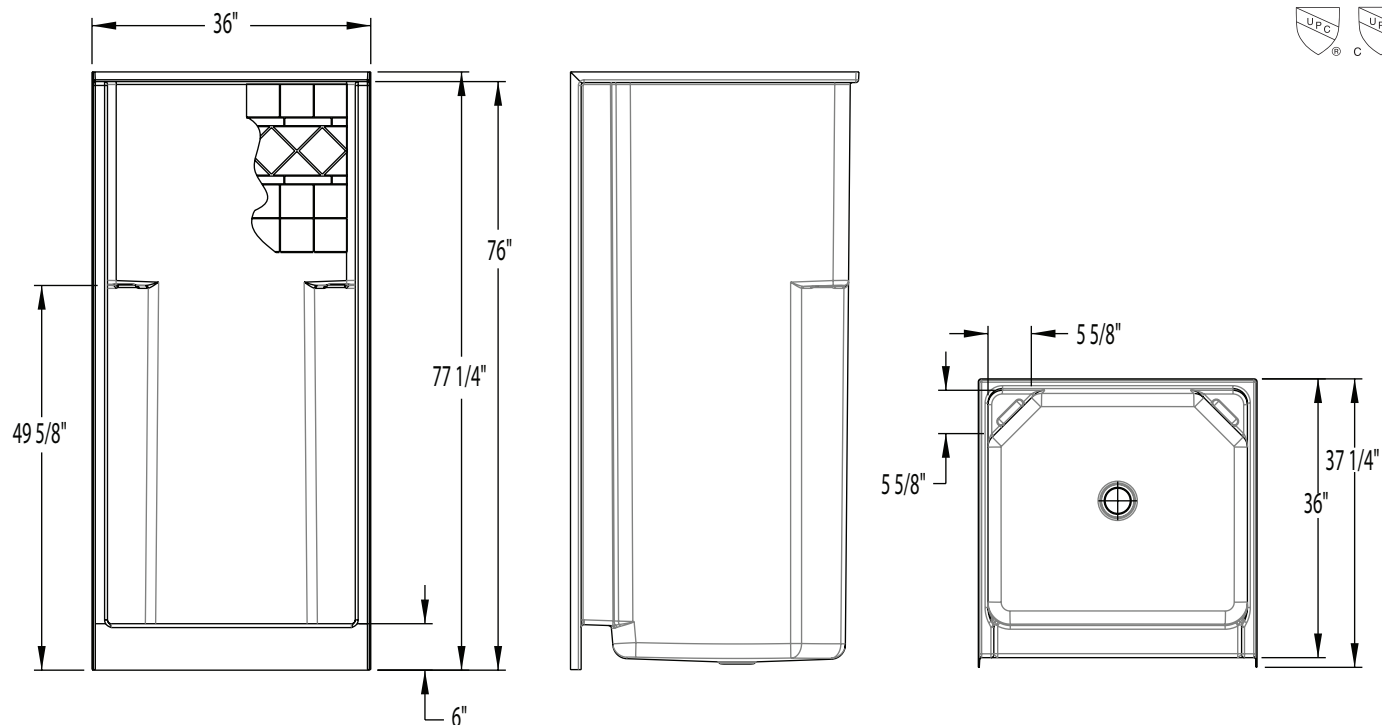

1363DTC – EVERYDAY SHOWERS

inches (mm)

36 x 36 x 76 (915 x 915 x 1930) • Fax on Demand #1150

FEATURES

- Shower stall
- Diagonal tile
- Molded toiletry shelves
- Slip-resistant textured bottom
- Center drain
- Gelcoat surface
- 5-year limited warranty

COLOR & TRIM OPTIONS

Stock	Premium
Almond	Black
Biscuit	Mexican Sand
Bone	Sand Bar
Linen	
Sterling Silver	
White	

1363DTC

36 x 36 x 76 (915 x 915 x 1930)
inches (mm)

FEATURES lbs (kg) Dimensional Tolerance $\pm \frac{3}{8}$ ". Dimensions needed for site preparation should be measured from the unit. Aquatic assumes no responsibility for preparatory work.

Model #	Material	Wall Finish	Pieces	Drain	Seat	Net Wt.	Pkg. Wt.
Shower #1363DTC	Gelcoat	Diagonal Tile	1	Center	-	97 (44)	102 (46)

DIMENSIONS

Specifications	inches (mm)
Width: Overall / Net	36 (915)
Depth: Overall / Net	37 1/4 (945) / 36 (915)
Height: Overall / Net	77 1/4 (1960) / 76 (1930)
Enclosure Opening	32 (815)
Skirt Height	6 (150)
Drain Rough-In (from Back Wall)	15 3/4 (400)
Drain Rough-In (from Side Wall)	18 (455)
Drain: Diameter / Clearance	3 1/4 (85) / 3/4 (20)

FRAMING DIMENSIONS inches (mm)

Type	D Depth	W Width	H Height	A	B	C
Alcove	37 1/4 (945)	36 1/8 (920)	-	Box Out	18 (455)	15 3/4 (400)