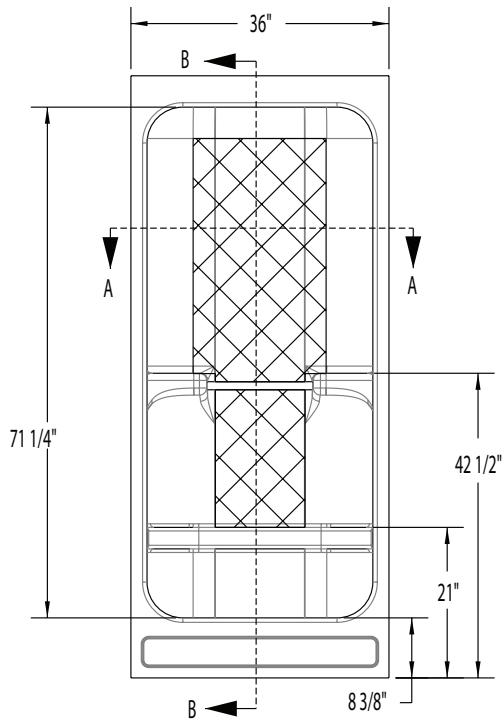

# 36AC – ACRYLIC SHOWERS

inches (mm)

36 x 36 x 84 (915 x 915 x 2135) • Fax on Demand #4001

STANDARD MODEL #36AC

STEAM MODEL #S36AC

# 36AC

36 x 36 x 84 (915 x 915 x 2135)  
inches (mm)

**Electrical Requirements:**

Generator - 230V, 30AMP, GFCI  
Dome Light - 120V, 10AMP, GFCI

SECTION A-A

**FEATURES** lbs (kg) Dimensional Tolerance  $\pm 3/8"$ . Dimensions needed for site preparation should be measured from the unit. Aquatic assumes no responsibility for preparatory work.

## DIMENSIONS

Specifications	inches (mm)
Width: Overall / Net	36 (915)
Depth: Overall / Net	36 (915) / 36 (915)
Height: Overall / Net	84 (2135)
Enclosure Opening	31 1/2 (800)W x 71 (1805)H
Skirt Height	8 3/8 (210)
Drain Rough-In (from Back Wall)	16 1/2 (420)
Drain Rough-In (from Side Wall)	18 (455)
Drain: Diameter / Clearance	3 1/4 (85) / 2 3/4 (70)

## FRAMING DIMENSIONS inches (mm)

Type	D Depth	W Width	H Height	A Box-Out	B	C
Alcove	37 (940)	36 1/8 (920)	-	6 x 6 (150 x 150)	18 (455)	16 1/2 (420)

\*Refer to installation instructions for further detail. (domed models)