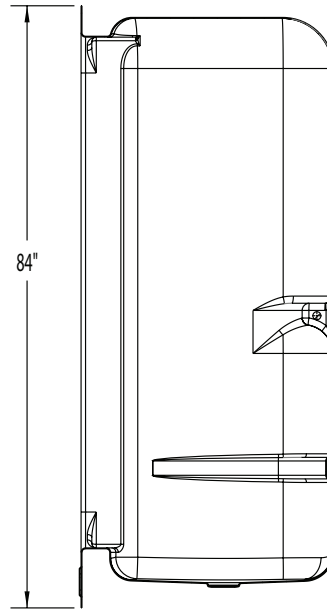

# 36AC – ACRYLIC SHOWERS

inches (mm)

36 x 36 x 84 (915 x 915 x 2135) • Fax on Demand #4001

STANDARD MODEL #36AC

STEAM MODEL #S36AC

# 36AC

36 x 36 x 84 (915 x 915 x 2135)  
inches (mm)

**Electrical Requirements:**

Generator - 230V, 30AMP, GFCI  
Dome Light - 120V, 10AMP, GFCI

SECTION A-A

**FEATURES** lbs (kg) Dimensional Tolerance  $\pm 3/8"$ . Dimensions needed for site preparation should be measured from the unit. Aquatic assumes no responsibility for preparatory work.

## DIMENSIONS

Specifications	inches (mm)
Width: Overall / Net	36 (915)
Depth: Overall / Net	36 (915) / 36 (915)
Height: Overall / Net	84 (2135)
Enclosure Opening	31 1/2 (800)W x 71 (1805)H
Skirt Height	8 3/8 (210)
Drain Rough-In (from Back Wall)	16 1/2 (420)
Drain Rough-In (from Side Wall)	18 (455)
Drain: Diameter / Clearance	3 1/4 (85) / 2 3/4 (70)

## FRAMING DIMENSIONS inches (mm)

Type	D Depth	W Width	H Height	A Box-Out	B	C
Alcove	37 (940)	36 1/8 (920)	-	6 x 6 (150 x 150)	18 (455)	16 1/2 (420)

\*Refer to installation instructions for further detail. (domed models)