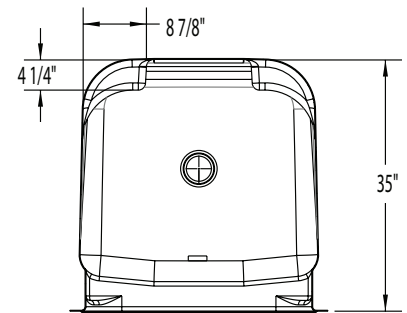

# 36AC

36 x 36 x 84 (915 x 915 x 2135)  
inches (mm)

**Electrical Requirements:**

Generator - 230V, 30AMP, GFCI  
Dome Light - 120V, 10AMP, GFCI

SECTION A-A

**FEATURES** lbs (kg) Dimensional Tolerance  $\pm 3/8"$ . Dimensions needed for site preparation should be measured from the unit. Aquatic assumes no responsibility for preparatory work.

## DIMENSIONS

Specifications	inches (mm)
Width: Overall / Net	36 (915)
Depth: Overall / Net	36 (915) / 36 (915)
Height: Overall / Net	84 (2135)
Enclosure Opening	31 1/2 (800)W x 71 (1805)H
Skirt Height	8 3/8 (210)
Drain Rough-In (from Back Wall)	16 1/2 (420)
Drain Rough-In (from Side Wall)	18 (455)
Drain: Diameter / Clearance	3 1/4 (85) / 2 3/4 (70)

## FRAMING DIMENSIONS inches (mm)

Type	D Depth	W Width	H Height	A Box-Out	B	C
Alcove	37 (940)	36 1/8 (920)	-	6 x 6 (150 x 150)	18 (455)	16 1/2 (420)

\*Refer to installation instructions for further detail. (domed models)