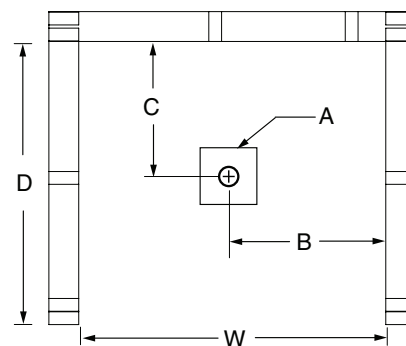

# 36AC

36 x 36 x 84 (915 x 915 x 2135)  
inches (mm)

**Electrical Requirements:**

Generator - 230V, 30AMP, GFCI  
Dome Light - 120V, 10AMP, GFCI

SECTION A-A

**FEATURES** lbs (kg) Dimensional Tolerance  $\pm 3/8"$ . Dimensions needed for site preparation should be measured from the unit. Aquatic assumes no responsibility for preparatory work.

## DIMENSIONS

Specifications	inches (mm)
Width: Overall / Net	36 (915)
Depth: Overall / Net	36 (915) / 36 (915)
Height: Overall / Net	84 (2135)
Enclosure Opening	31 1/2 (800)W x 71 (1805)H
Skirt Height	8 3/8 (210)
Drain Rough-In (from Back Wall)	16 1/2 (420)
Drain Rough-In (from Side Wall)	18 (455)
Drain: Diameter / Clearance	3 1/4 (85) / 2 3/4 (70)

## FRAMING DIMENSIONS inches (mm)

Type	D Depth	W Width	H Height	A Box-Out	B	C
Alcove	37 (940)	36 1/8 (920)	-	6 x 6 (150 x 150)	18 (455)	16 1/2 (420)

\*Refer to installation instructions for further detail. (domed models)