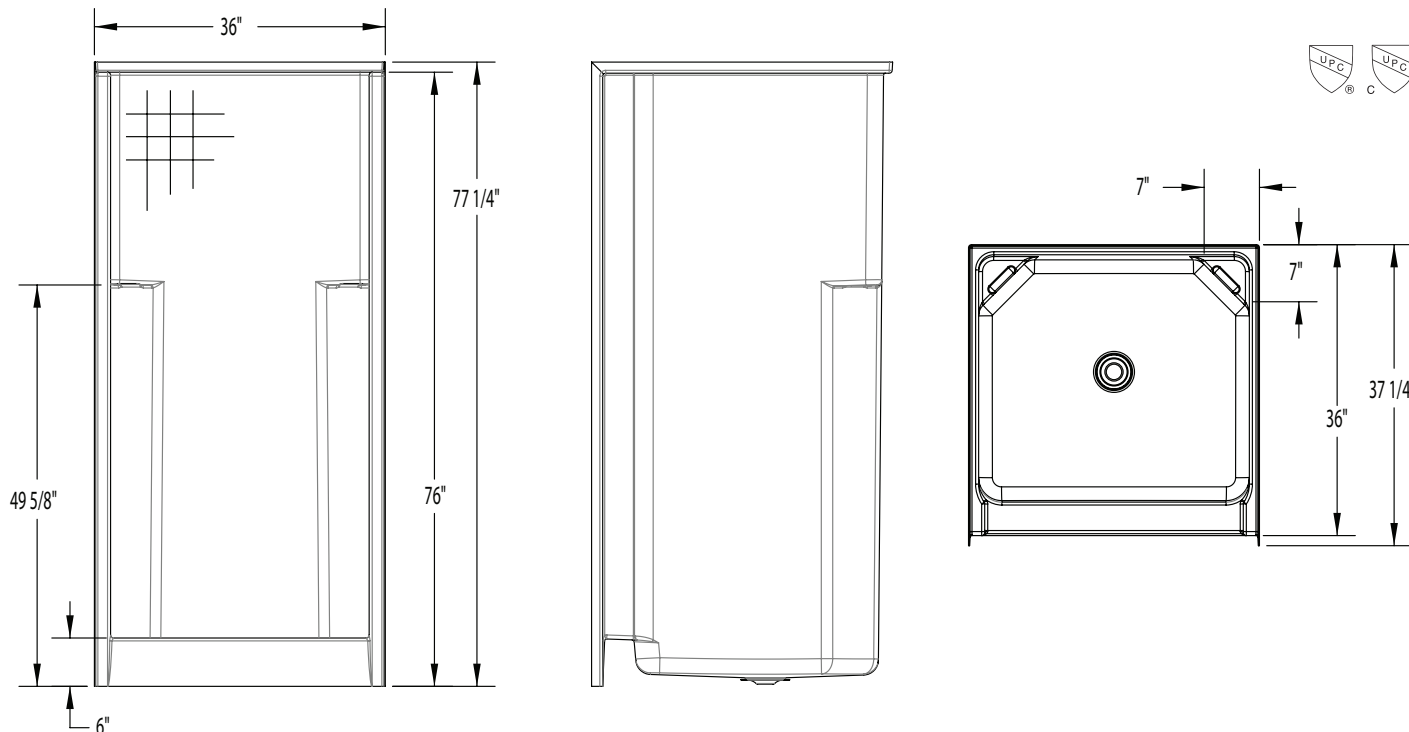

1363STC – EVERYDAY SHOWERS

inches (mm)

36 x 36 x 76 (915 x 915 x 1930) • Fax on Demand #1016

FEATURES

- Shower stall
- Smooth tile finish
- Molded toiletry shelves
- Slip-resistant textured bottom
- Center drain
- Gelcoat surface
- 5-year limited warranty

COLOR & TRIM OPTIONS

Stock	Premium
Almond	Black
Biscuit	Mexican Sand
Bone	Sand Bar
Linen	
Sterling Silver	
White	

1363STC

36 x 36 x 76 (915 x 915 x 1930)
inches (mm)

FEATURES lbs (kg) Dimensional Tolerance ± 3/8". Dimensions needed for site preparation should be measured from the unit. Aquatic assumes no responsibility for preparatory work.

Model #	Material	Wall Finish	Pieces	Drain	Seat	Net Wt.	Pkg. Wt.
Shower #1363STC	Gelcoat	Smooth Tile	1	Center	-	97 (44)	102 (46)

DIMENSIONS

Specifications	inches (mm)
Width: Overall / Net	36 (915)
Depth: Overall / Net	37 1/4 (945) / 36 (915)
Height: Overall / Net	77 1/4 (1960) / 76 (1930)
Enclosure Opening	32 (815)
Skirt Height	6 (150)
Drain Rough-In (from Back Wall)	15 3/4 (400)
Drain Rough-In (from Side Wall)	18 (455)
Drain: Diameter / Clearance	3 1/4 (85) / 1 (25)

FRAMING DIMENSIONS inches (mm)

Type	D Depth	W Width	H Height	A	B	C
Alcove	37 1/4 (945)	36 1/8 (920)	-	Box Out	18 (455)	15 3/4 (400)