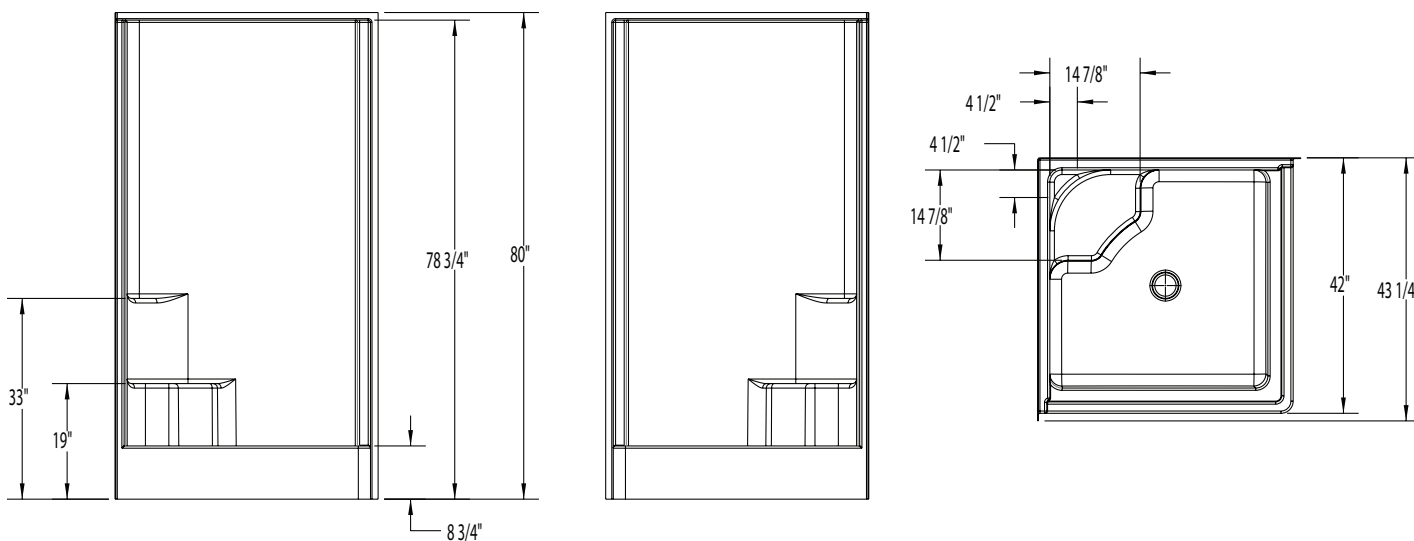

# 1422STS

42 x 42 x 78 3/4 (1070 x 1070 x 2000)  
inches (mm)

**FEATURES** lbs (kg) Dimensional Tolerance ± 3/8". Dimensions needed for site preparation should be measured from the unit. Aquatic assumes no responsibility for preparatory work.

Model #	Material	Wall Finish	Pieces	Drain	Seat	Net Wt.	Pkg. Wt.
Shower #1422STS	Gelcoat	Smooth Tile	1	Center	1 seat	114 (52)	119 (54)

**DIMENSIONS**

Specifications	inches (mm)
Width: Overall / Net	43 1/4 (1100) / 42 (1070)
Depth: Overall / Net	43 1/4 (1100) / 42 (1070)
Height: Overall / Net	80 (2030) / 78 3/4 (2000)
Enclosure Opening	37 x 37 (940 x 940)
Skirt Height	8 3/4 (220)
Drain Rough-In (from Back Wall)	21 (535)
Drain Rough-In (from Side Wall)	21 (535)
Drain: Diameter / Clearance	3 1/4 (85) / 3/4 (20)

**FRAMING DIMENSIONS** inches (mm)

Type	D Depth	W Width	H Height	A	B	C
Alcove	43 1/4 (1100)	43 1/4 (1100)	-	Box Out	21 (535)	21 (535)