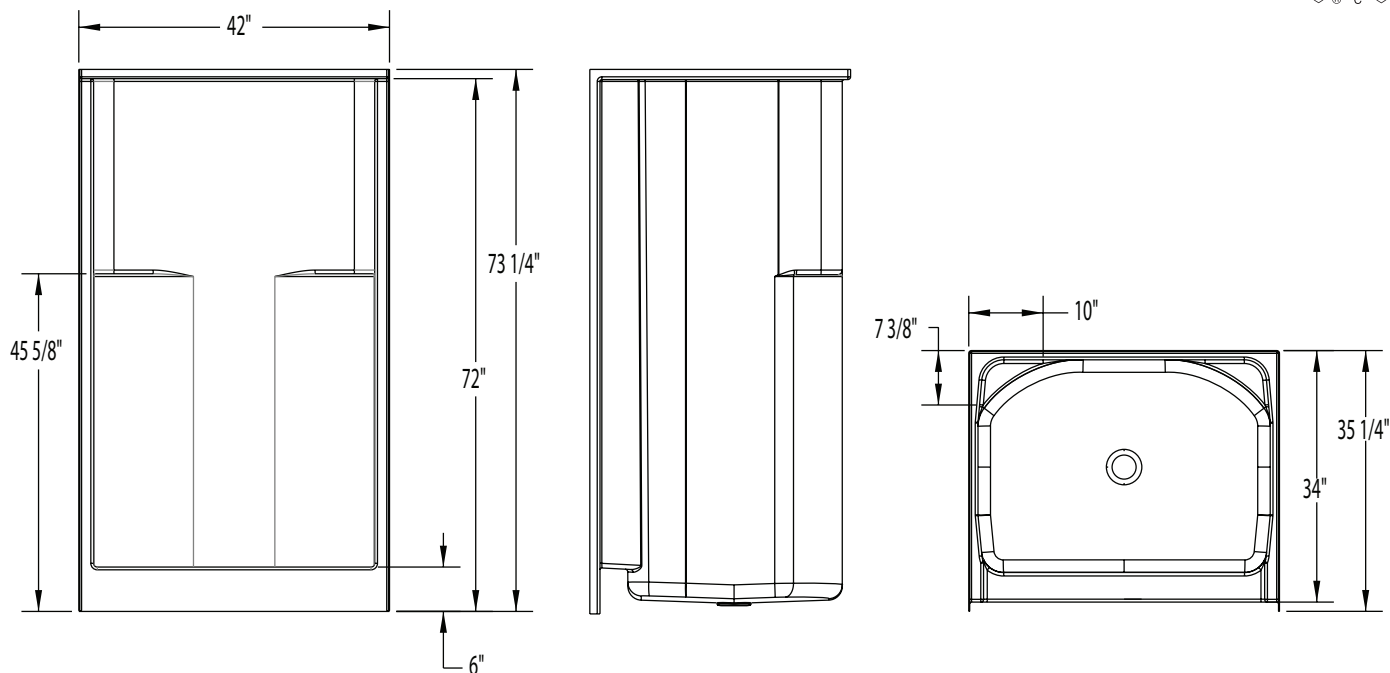

# 1423C

42 x 34 x 72 (1070 x 865 x 1830)  
inches (mm)

**FEATURES** lbs (kg) Dimensional Tolerance  $\pm \frac{3}{16}$ ". Dimensions needed for site preparation should be measured from the unit. Aquatic assumes no responsibility for preparatory work.

## DIMENSIONS

Specifications	inches (mm)
Width: Overall / Net	42 (1070)
Depth: Overall / Net	35 1/4 (895) / 34 (865)
Height: Overall / Net	73 1/4 (1860) / 72 (1830)
Enclosure Opening	37 3/4 (960)
Skirt Height	6 (150)
Drain Rough-In (from Back Wall)	15 3/4 (400)
Drain Rough-In (from Side Wall)	21 (535)
Drain: Diameter / Clearance	3 1/4 (85) / 3/4 (20)

## FRAMING DIMENSIONS inches (mm)

Type	D Depth	W Width	H Height	A	B	C
Alcove	35 1/4 (895)	42 1/8 (1070)	-	Box Out	21 (535)	15 3/4 (400)