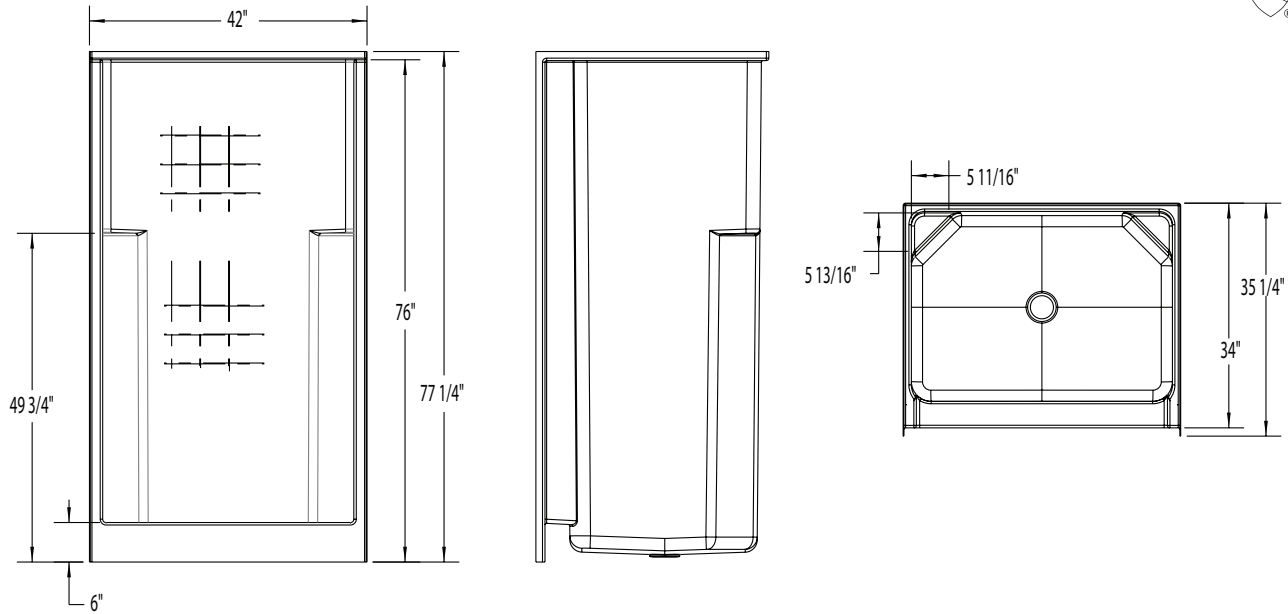

1423CTC – EVERYDAY SHOWERS

inches (mm)

42 x 34 x 76 (1070 x 865 x 1930) • Fax on Demand #1023

FEATURES

- Shower stall
- Textured tile finish
- Molded toiletry shelves
- Slip-resistant textured bottom
- Center drain
- Gelcoat surface
- 5-year limited warranty

COLOR & TRIM OPTIONS

Stock	Premium
Almond	Black
Biscuit	Mexican Sand
Bone	Sand Bar
Linen	
Sterling Silver	
White	

1423CTC

42 x 34 x 76 (1070 x 865 x 1930)
inches (mm)

FEATURES lbs (kg) Dimensional Tolerance $\pm \frac{3}{16}$ ". Dimensions needed for site preparation should be measured from the unit. Aquatic assumes no responsibility for preparatory work.

Model #	Material	Wall Finish	Pieces	Drain	Seat	Net Wt.	Pkg. Wt.
Shower #1423CTC	Gelcoat	Textured Tile	1	Center	-	104 (47)	109 (49)

DIMENSIONS

Specifications	inches (mm)
Width: Overall / Net	42 (1070)
Depth: Overall / Net	35 1/4 (895) / 34 (865)
Height: Overall / Net	77 1/4 (1960) / 76 (1930)
Enclosure Opening	37 3/4 (960)
Skirt Height	6 (150)
Drain Rough-In (from Back Wall)	15 3/4 (400)
Drain Rough-In (from Side Wall)	21 (535)
Drain: Diameter / Clearance	3 1/4 (85) / 3/4 (20)

FRAMING DIMENSIONS inches (mm)

Type	D Depth	W Width	H Height	A	B	C
Alcove	35 1/4 (895)	42 1/8 (1070)	-	Box Out	21 (535)	15 3/4 (400)