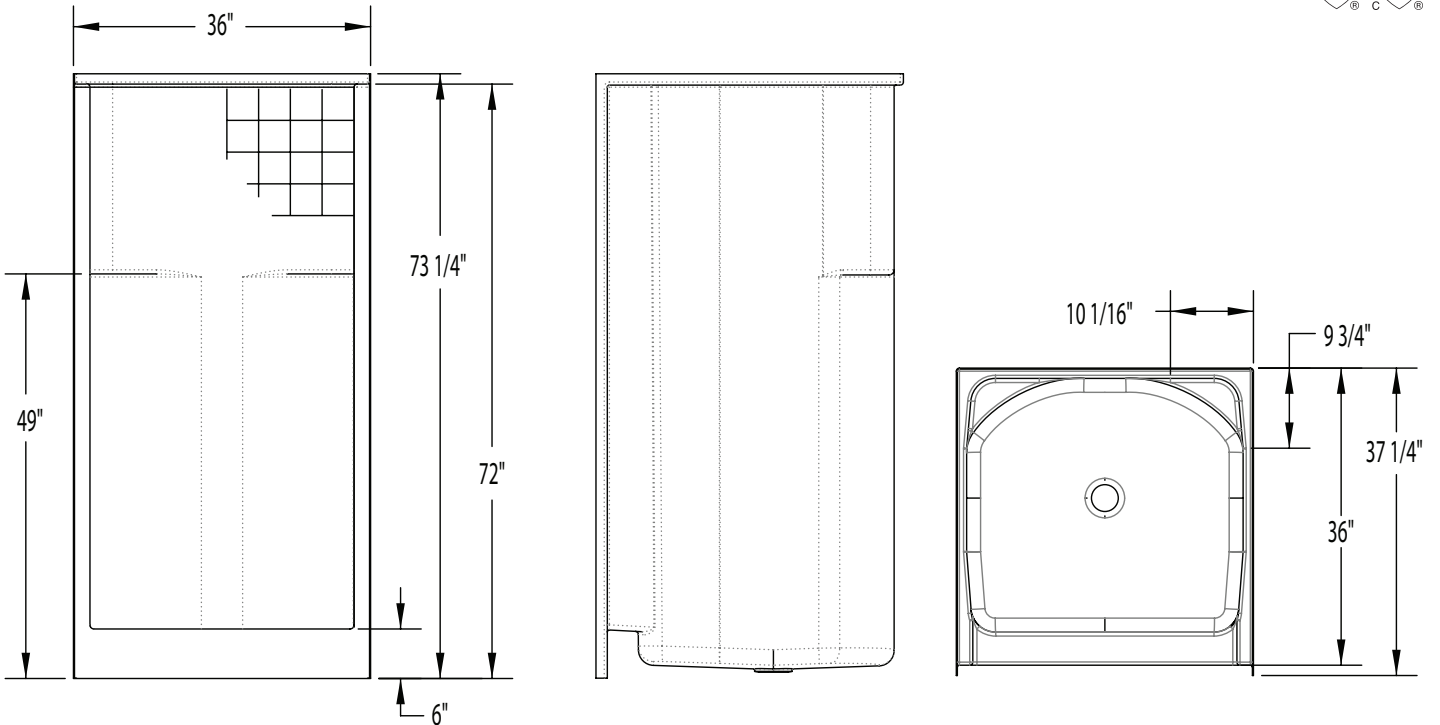

1363CT – EVERYDAY SHOWERS

inches (mm)

36 x 36 x 72 (915 x 915 x 1830) • Fax on Demand #1014

FEATURES

- Shower stall
- Textured tile finish
- Molded toiletry shelf
- Slip-resistant textured bottom
- Center drain
- Gelcoat surface
- 5-year limited warranty

COLOR & TRIM OPTIONS

Stock	Premium
Almond	Black
Biscuit	Mexican Sand
Bone	Sand Bar
Linen	
Sterling Silver	
White	

1363CT

36 x 36 x 72 (915 x 915 x 1830)
inches (mm)

FEATURES lbs (kg) Dimensional Tolerance $\pm \frac{3}{8}$ ". Dimensions needed for site preparation should be measured from the unit. Aquatic assumes no responsibility for preparatory work.

Model #	Material	Wall Finish	Pieces	Drain	Seat	Net Wt.	Pkg. Wt.
Shower #1363CT	Gelcoat	Textured Tile	1	Center	-	91 (41)	96 (44)

DIMENSIONS

Specifications	inches (mm)
Width: Overall / Net	36 (915)
Depth: Overall / Net	37 1/4 (945) / 36 (915)
Height: Overall / Net	73 1/4 (1860) / 72 (1830)
Enclosure Opening	32 (815)
Skirt Height	6 (150)
Drain Rough-In (from Back Wall)	15 3/4 (400)
Drain Rough-In (from Side Wall)	18 (455)
Drain: Diameter / Clearance	3 1/4 (85) / 3/4 (20)

FRAMING DIMENSIONS inches (mm)

Type	D Depth	W Width	H Height	A	B	C
Alcove	37 1/4 (945)	36 1/8 (920)	-	Box Out	18 (455)	15 3/4 (400)