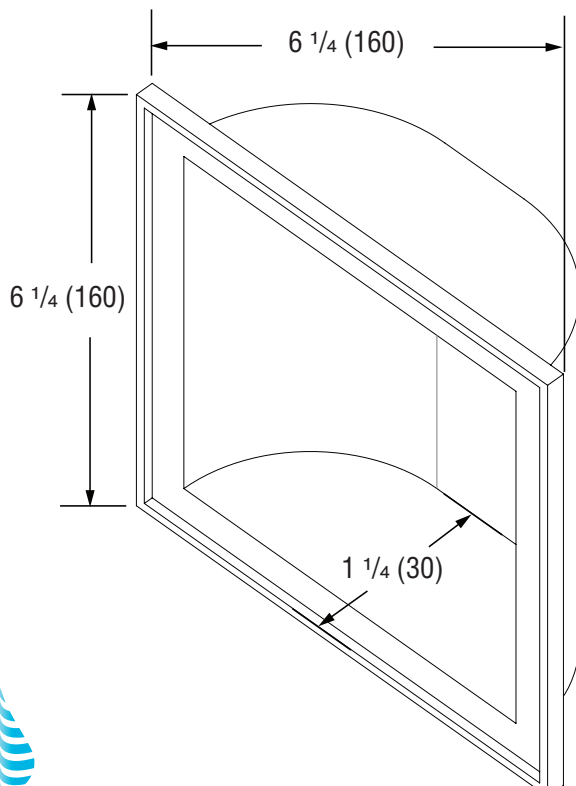

AQUATIC

Where Inspiration Takes Shape