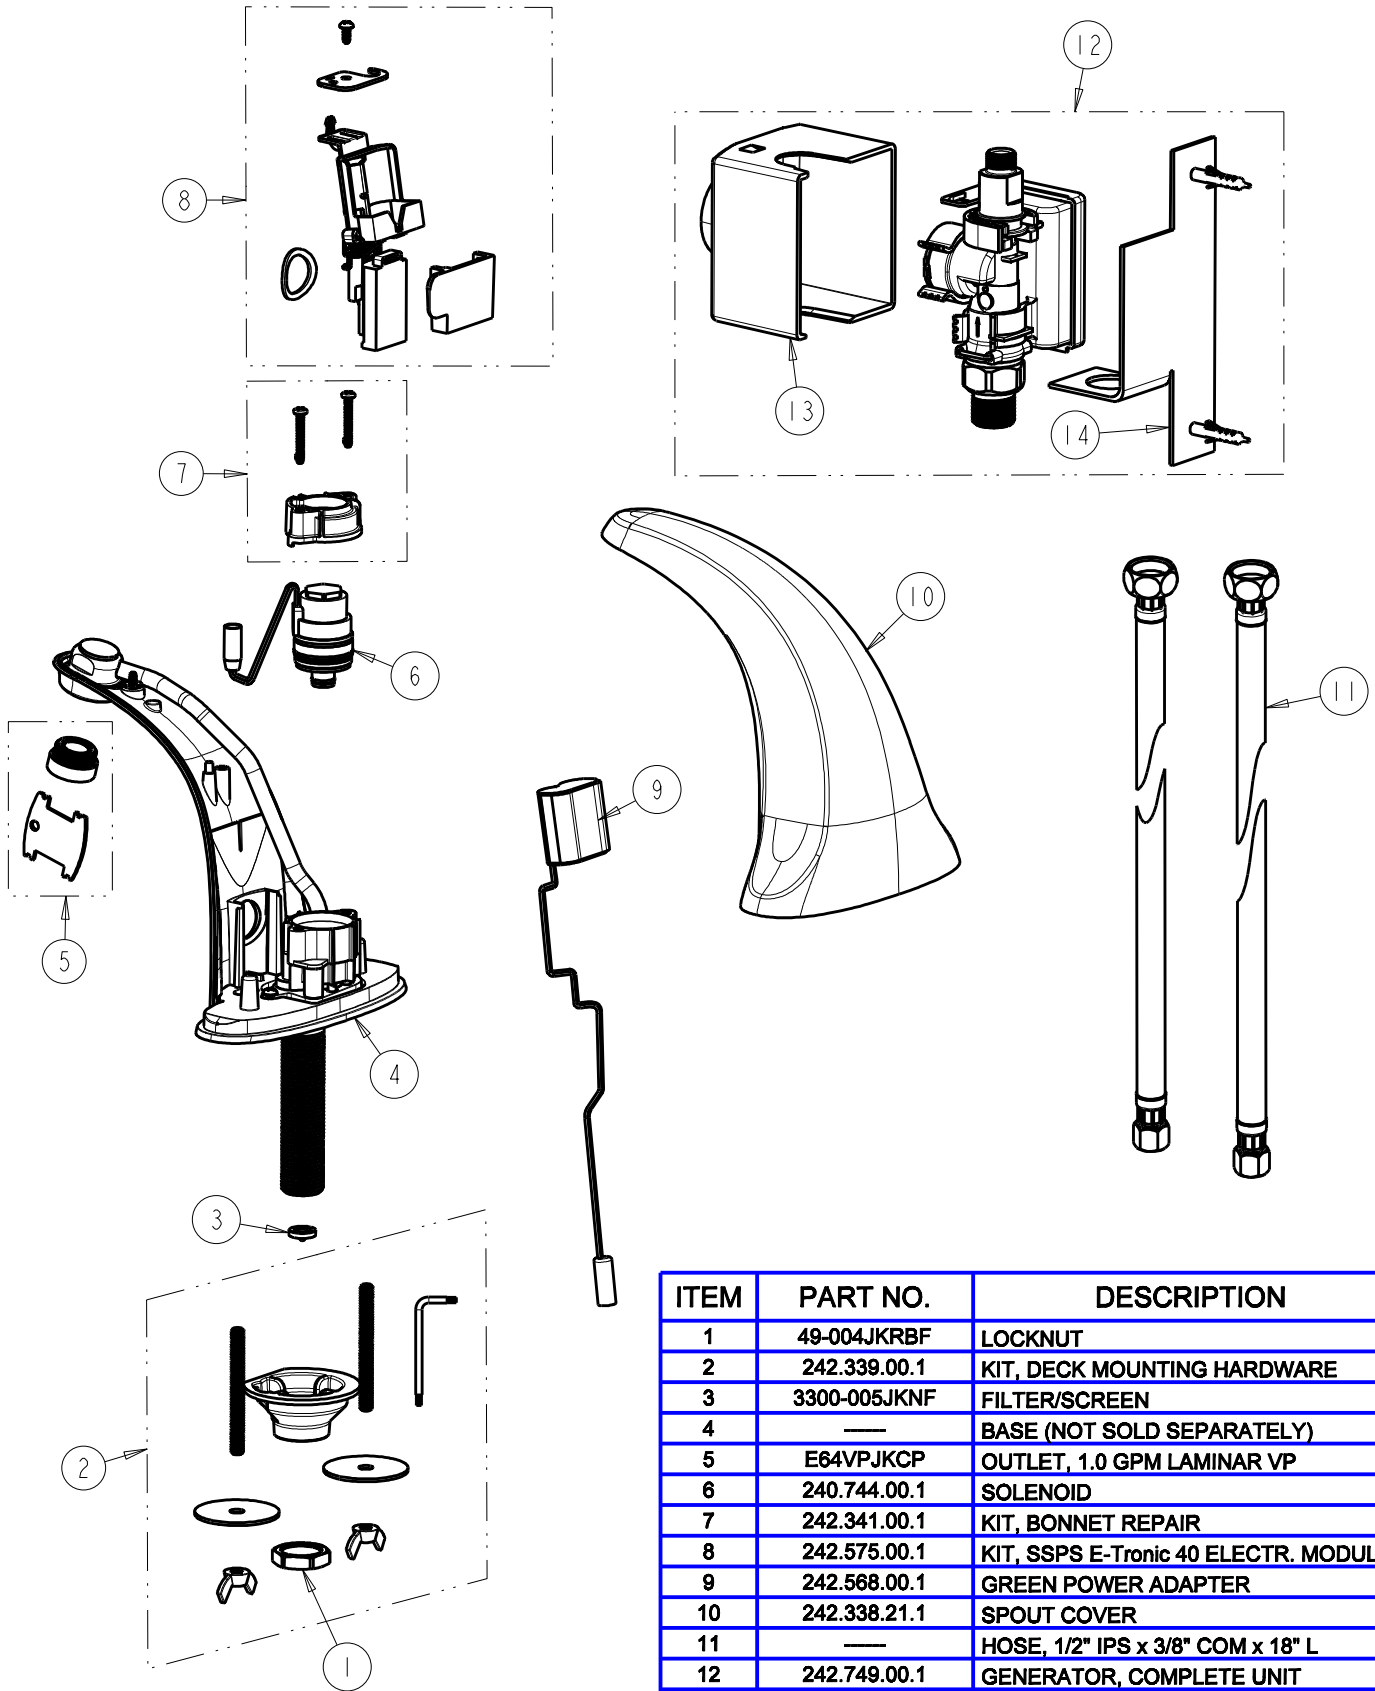

CHICAGO FAUCETS
a Geberit company

2100 South Clearwater Drive
Des Plaines, IL 60018
Phone: 847-803-5000
Fax: 847-803-5454
www.chicagofaucets.com

FOR TECHNICAL ASSISTANCE
1-800-TEC-TRUE (1-800-832-8783)

REPAIR PARTS

BY: JAR DATE: 02-24-12
CHK: *[Signature]* REV:

FITTING NO.

116.956.AB.1

SUBMITTED MODEL NO.

ITEM NO.

ITEM	PART NO.	DESCRIPTION
1	49-004JKRBF	LOCKNUT
2	242.339.00.1	KIT, DECK MOUNTING HARDWARE
3	3300-005JKNF	FILTER/SCREEN
4	—	BASE (NOT SOLD SEPARATELY)
5	E64VPJKCP	OUTLET, 1.0 GPM LAMINAR VP
6	240.744.00.1	SOLENOID
7	242.341.00.1	KIT, BONNET REPAIR
8	242.575.00.1	KIT, SSPS E-Tronic 40 ELECTR. MODULE
9	242.568.00.1	GREEN POWER ADAPTER
10	242.338.21.1	SPOUT COVER
11	—	HOSE, 1/2" IPS x 3/8" COM x 18" L
12	242.749.00.1	GENERATOR, COMPLETE UNIT
13	242.750.00.1	COVER, SSPS US
14	242.751.00.1	KIT, WALL MOUNTING SSPS US