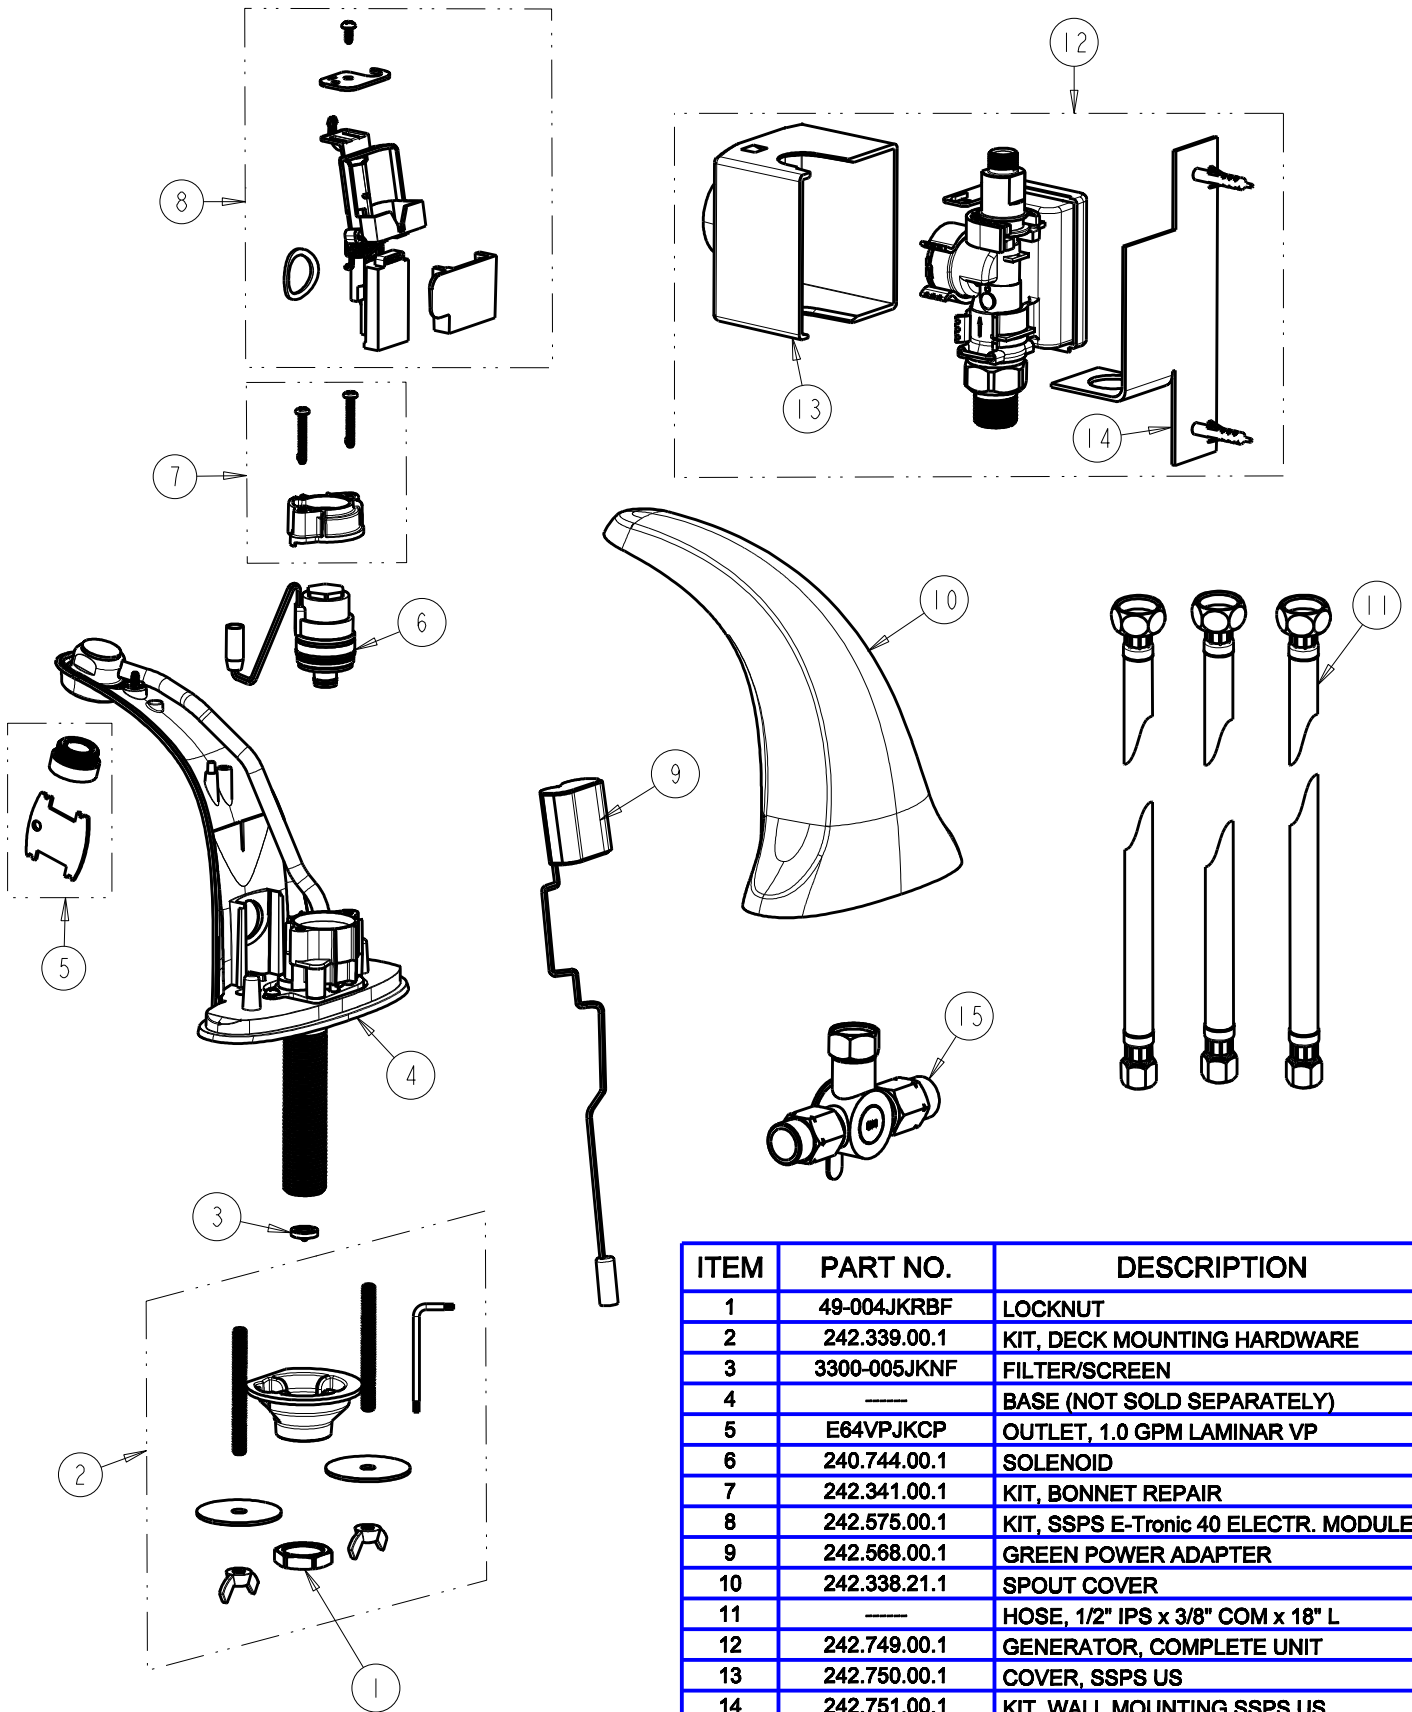

BY: JAR DATE: 02-24-12
CHK: *[Signature]* REV:

FITTING NO.

116.966.AB.1

SUBMITTED MODEL NO.

ITEM NO.

ITEM	PART NO.	DESCRIPTION
1	49-004JKRBF	LOCKNUT
2	242.339.00.1	KIT, DECK MOUNTING HARDWARE
3	3300-005JKNF	FILTER/SCREEN
4	---	BASE (NOT SOLD SEPARATELY)
5	E64VPJKCP	OUTLET, 1.0 GPM LAMINAR VP
6	240.744.00.1	SOLENOID
7	242.341.00.1	KIT, BONNET REPAIR
8	242.575.00.1	KIT, SSPS E-Tronic 40 ELECTR. MODULE
9	242.568.00.1	GREEN POWER ADAPTER
10	242.338.21.1	SPOUT COVER
11	---	HOSE, 1/2" IPS x 3/8" COM x 18" L
12	242.749.00.1	GENERATOR, COMPLETE UNIT
13	242.750.00.1	COVER, SSPS US
14	242.751.00.1	KIT, WALL MOUNTING SSPS US
15	242.165.AB.1	CONCEALED MIXING ASSEMBLY