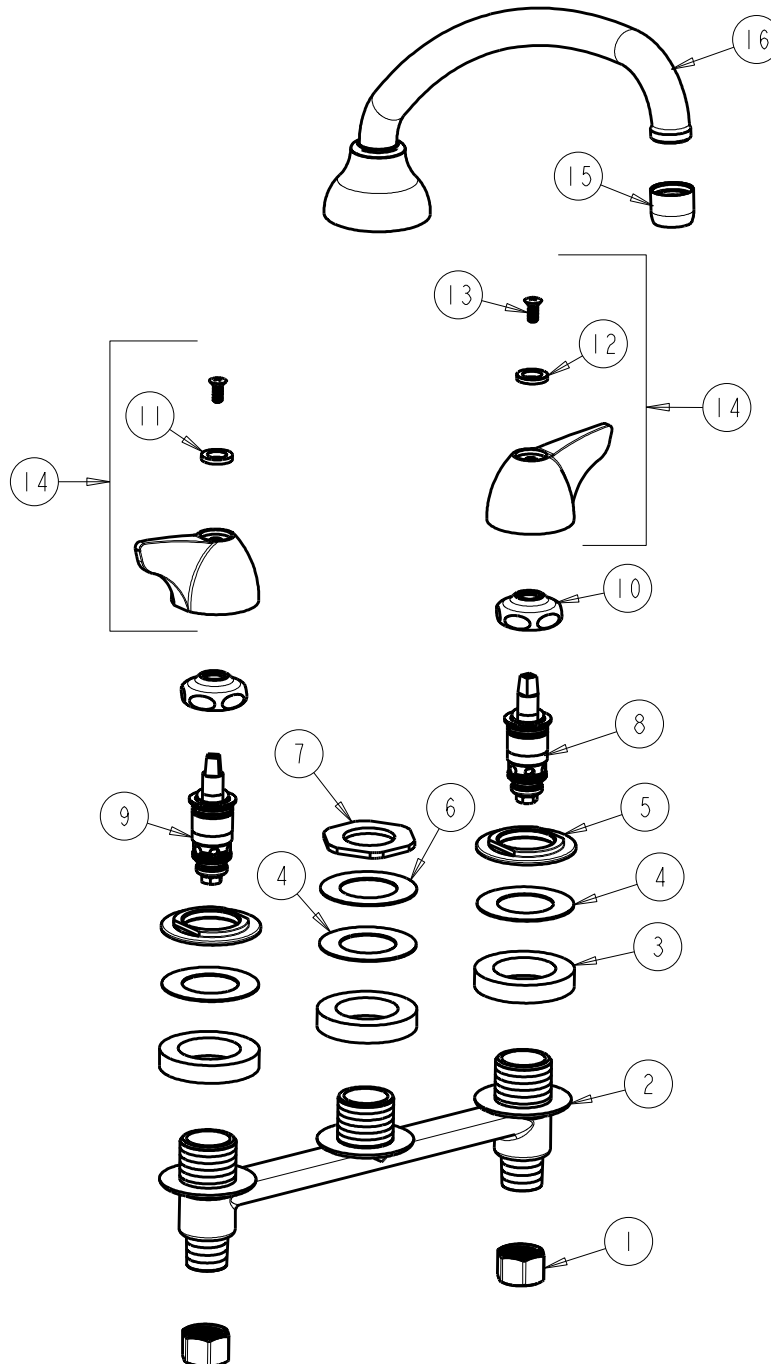

**CHICAGO FAUCETS**  
a Geberit company

2100 South Clearwater Drive  
Des Plaines, IL 60018  
Phone: 847-803-5000  
Fax: 847-803-5454  
www.chicagofaucets.com

**REPAIR PARTS**

FITTING NO.

**1888-E35ABCP**

SUBMITTED MODEL NO.

BY: SID DATE: 05-04-12

CHK: *[Signature]* REV:

ITEM NO.

**FOR TECHNICAL ASSISTANCE**  
1-800-TEC-TRUE (1-800-832-8783)

ITEM	PART NO.	DESCRIPTION	ITEM	PART NO.	DESCRIPTION
1	49-005JKRBF	COUPLING NUT	9	1-100XTJKABNF	QUATURN CARTRIDGE (LH)
2	---	VALVE BODY (NOT SOLD SEPARATELY)	10	1-214JKCP	CAP
3	888-008JKNF	RUBBER WASHER	11	633-023JKNF	INDEX BUTTON (RED)
4	739-056JKNF	RUBBER WASHER	12	633-123JKNF	INDEX BUTTON (BLUE)
5	1888-002JKCP	NUT	13	420-010JKRCF	SCREW, 10-32 UNC PH 1/2
6	888-006JKRBF	BRASS WASHER	14	1000-PRJKCP	WING HANDLE ASSEMBLY (PAIR)
7	308-003JKRBF	LOCKNUT	15	E35JKCP	SOFTFLO AERATOR 1.5 GPM
8	1-099XTJKABNF	QUATURN CARTRIDGE (RH)	16	1888-001KJKCP	SPOUT ASSEMBLY