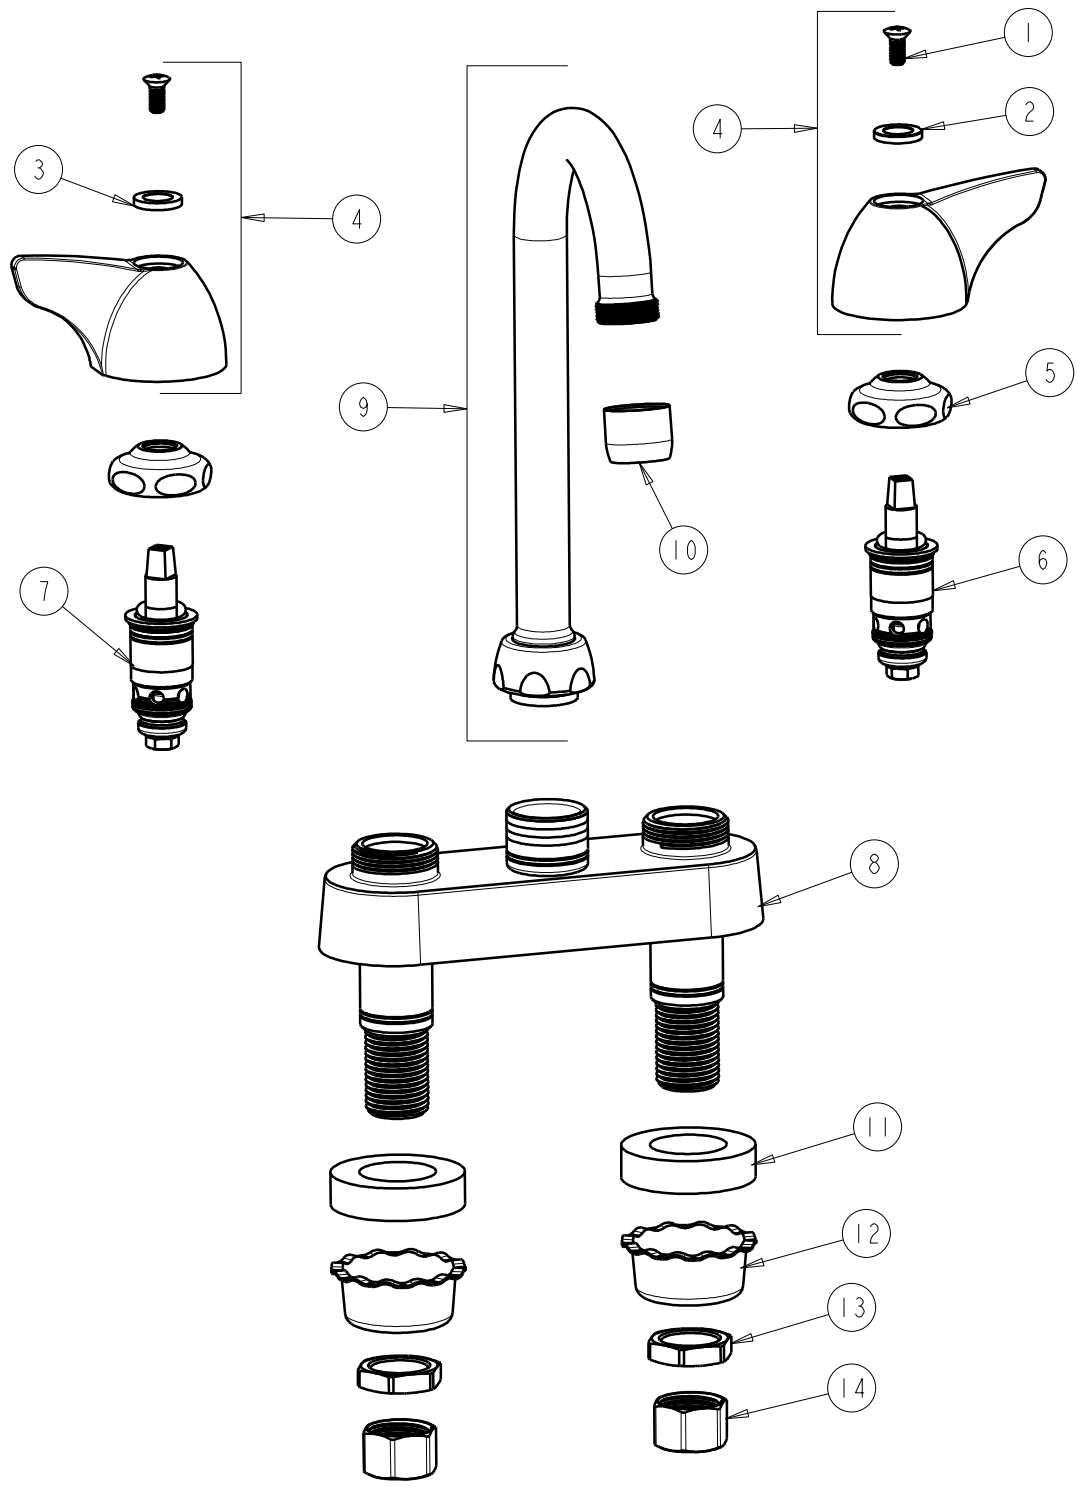

**CHICAGO FAUCETS**  
a Geberit company

2100 South Clearwater Drive  
Des Plaines, IL 60018  
Phone: 847-803-5000  
Fax: 847-803-5454  
www.chicagofaucets.com

**REPAIR PARTS**

FITTING NO.

**1895-ABCP**

SUBMITTED MODEL NO.

ITEM NO.

**FOR TECHNICAL ASSISTANCE**  
1-800-TEC-TRUE (1-800-832-8783)

BY: SID DATE: 05-21-09  
CHK: *[Signature]* REV:

ITEM	PART NO.	DESCRIPTION	ITEM	PART NO.	DESCRIPTION
1	420-010JKRCF	SCREW, 10-32 UNC PH 1/2	8	-----	VALVE BODY (NOT SOLD SEPARATELY)
2	633-123JKNF	INDEX BUTTON (BLUE)	9	GN1AE3JKCP	FOR PARTS SEE GN1AE3JKCP
3	633-023JKNF	INDEX BUTTON (RED)	10	E3JKCP	SOFTFLO AERATOR OUTLET
4	1000-PRJKCP	WING HANDLE ASSEMBLY (PAIR)	11	555-313JKNF	WASHER
5	1-214JKCP	CAP	12	1797-114JKNF	BASIN COCK WASHER
6	AB1-099XTJKNF	QUATURN UNIT (RH)	13	49-004JKRBF	LOCKNUT
7	AB1-100XTJKNF	QUATURN UNIT (LH)	14	49-005JKRBF	COUPLING NUT