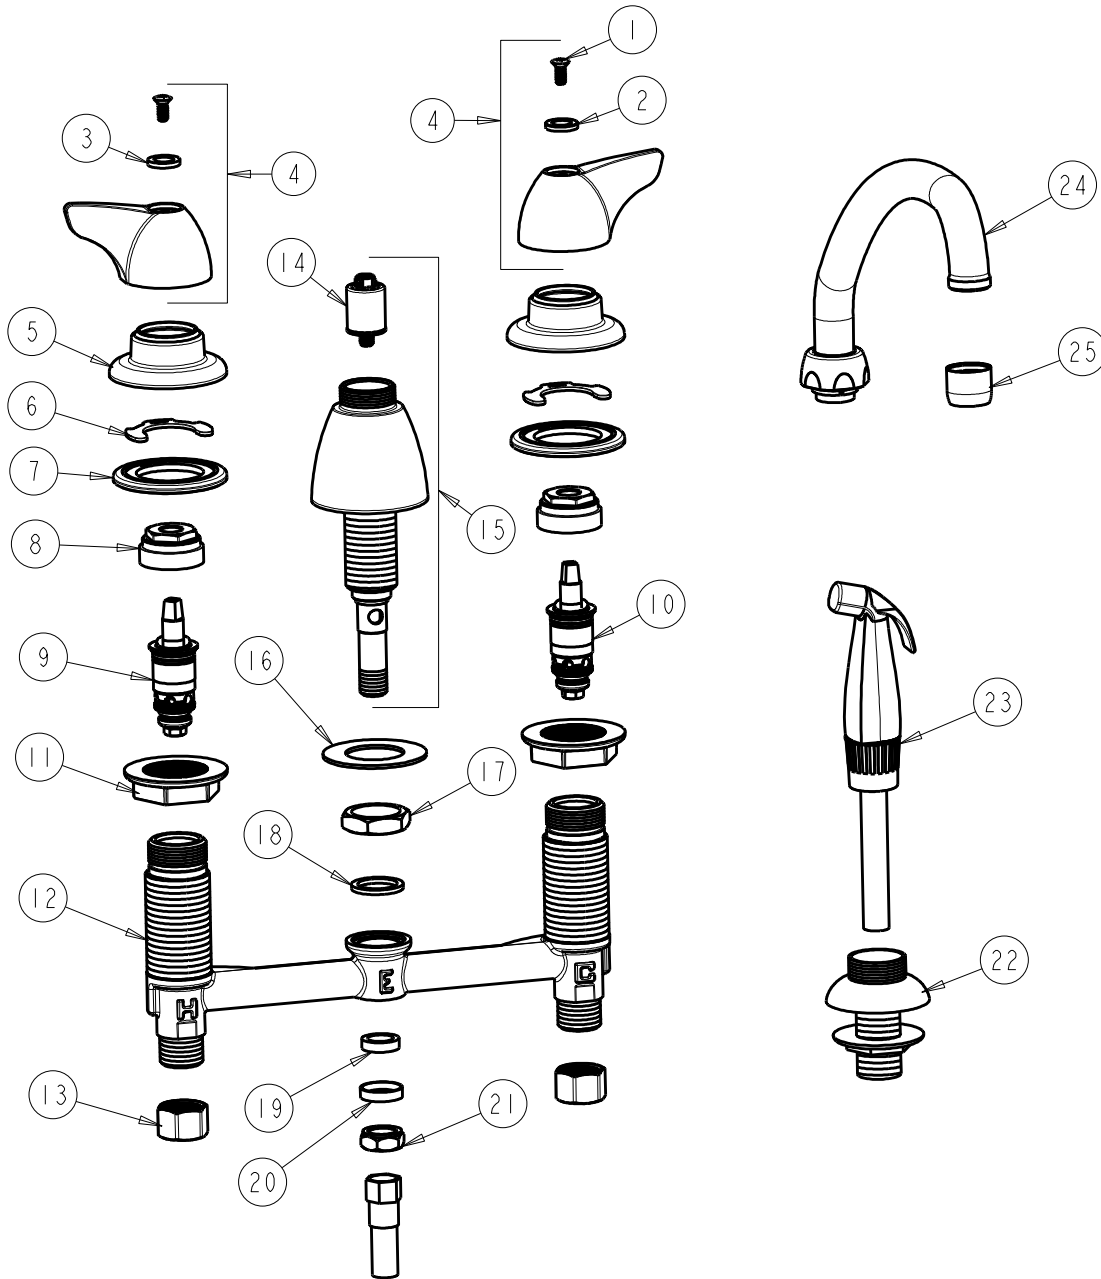

CHICAGO FAUCETS
a Geberit company

2100 South Clearwater Drive
Des Plaines, IL 60018
Phone: 847-803-5000
Fax: 847-803-5454
www.chicagofaucets.com

REPAIR PARTS

FITTING NO.

200-A1000ABCP

SUBMITTED MODEL NO.

ITEM NO.

FOR TECHNICAL ASSISTANCE
1-800-TEC-TRUE (1-800-832-8783)

BY: SID DATE: 06-27-11

CHK: REV:

ITEM	PART NO.	DESCRIPTION	ITEM	PART NO.	DESCRIPTION
1	420-010JKRCF	SCREW, 10-32 UNC PH 1/2	14	1103-006JKNF	DIVERTER VALVE
2	633-123JKNF	INDEX BUTTON (BLUE)	15	785-203JKKCP	SIDE SPRAY SPOUT BASE ASSEMBLY
3	633-023JKNF	INDEX BUTTON (RED)	16	50-014JKNF	STEEL WASHER
4	1000-PRJKCP	WING HANDLE ASSEMBLY (PAIR)	17	250-054JKRBF	LOCKNUT
5	250-083JKCP	ESCUTCHEON	18	250-200JKNF	GASKET
6	200-009JKNF	CLIP, RETAIN	19	1797-029JKNF	RUBBER WASHER
7	888-026JKNF	WASHER, SEALING	20	250-087JKRBF	RETAINER
8	400-004JKRBF	NUT, CAP	21	689-013JKRBF	LOCKNUT FOR LAVATORY FITTINGS
9	1-100XTJKABNF	QUATURN UNIT (LH)	22	1103-014KJKNF	FLANGE ASSEMBLY (BLACK)
10	1-099XTJKABNF	QUATURN UNIT (RH)	23	1103-009KJKNF	HOSE ASSEMBLY
11	250-004JKNF	LOCKNUT	24	L9LESSE3JKCP	FOR PARTS SEE L9LESSE3JKCP
12	----	BODY, VALVE	25	E3JKCP	SOFTFLO AERATOR OUTLET
13	49-005JKRBF	COUPLING NUT			