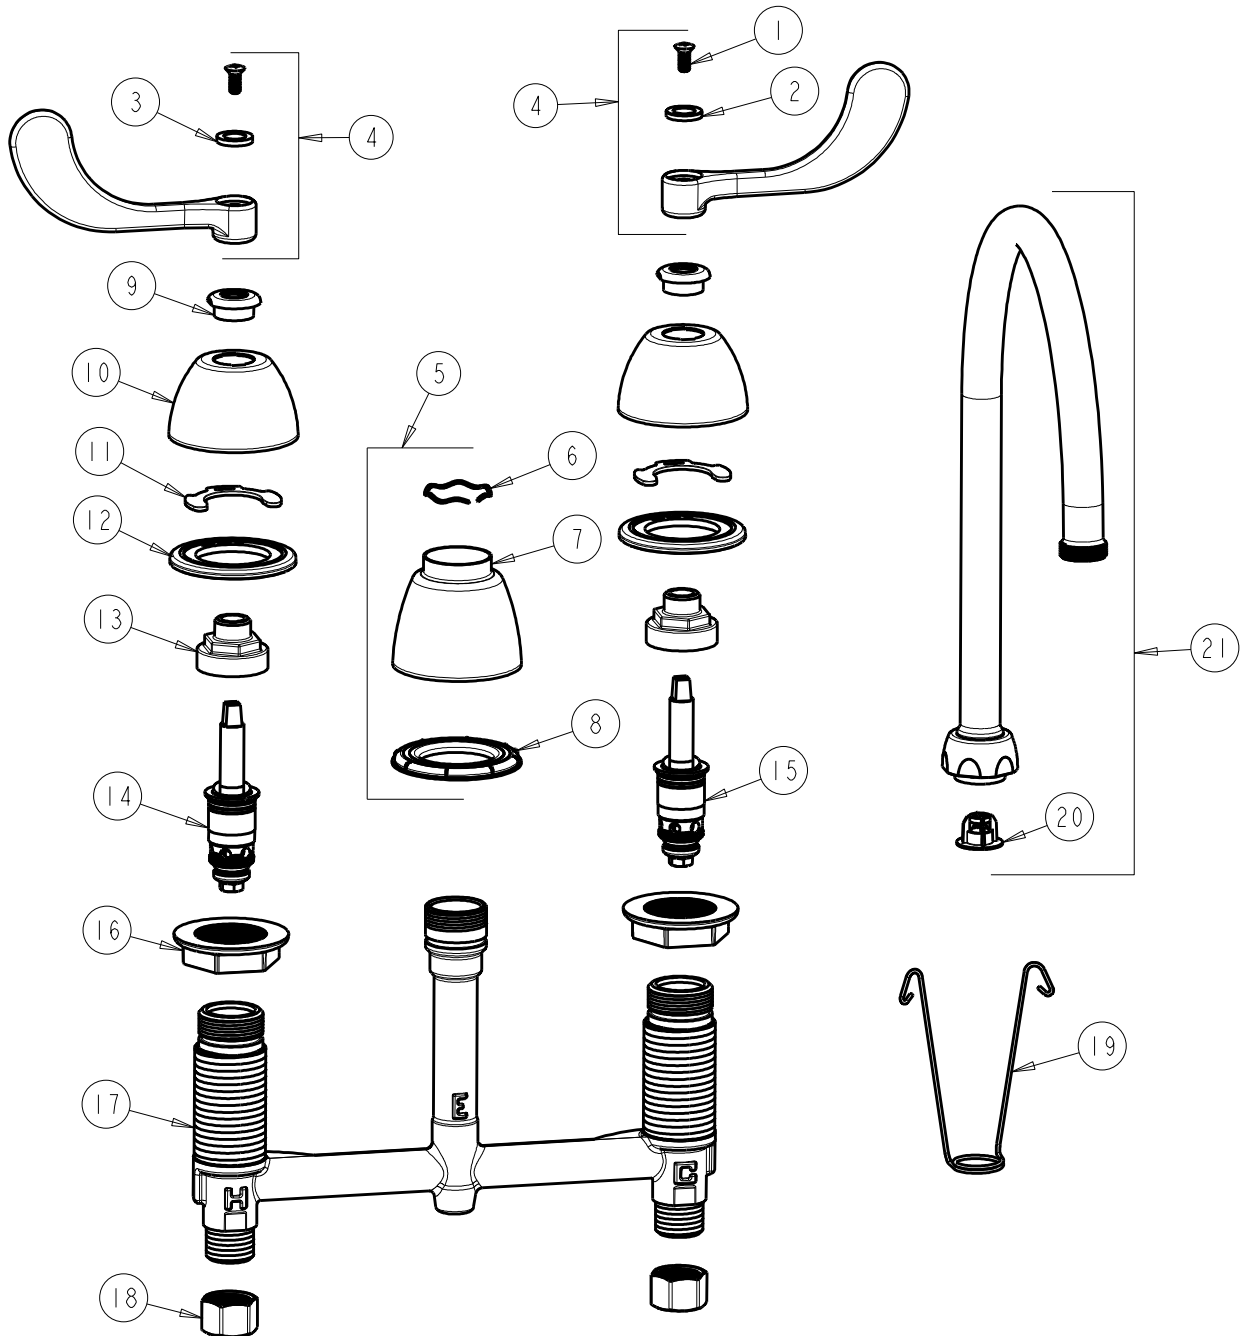

CHICAGO FAUCETS
a Geberit company

2100 South Clearwater Drive
Des Plaines, IL 60018
Phone: 847-803-5000
Fax: 847-803-5454
www.chicagofaucets.com

REPAIR PARTS

FITTING NO.

201-AGN8AFC317ABCP

SUBMITTED MODEL NO.

BY: SID DATE: 02-18-10

CHK: REV: 04-20-12

ITEM NO.

FOR TECHNICAL ASSISTANCE
1-800-TEC-TRUE (1-800-832-8783)

ITEM	PART NO.	DESCRIPTION	ITEM	PART NO.	DESCRIPTION
1	420-010JKRCF	SCREW, 10-32 UNC PH 1/2	12	888-026JKNF	WASHER, SEALING
2	633-123JKNF	INDEX BUTTON (BLUE)	13	274-014JKRBF	NUT, CAP
3	633-023JKNF	INDEX BUTTON (RED)	14	377-XTLHJKABNF	LH QUATURN CARTRIDGE
4	317-PRJKCP	HANDLE, 4" WRISTBLADE (PAIR)	15	377-XTRHJKABNF	RH QUATURN CARTRIDGE
5	785-400JKKCP	SPOUT ESCUTCHEON KIT	16	250-004JKNF	LOCKNUT
6	50-038JKNF	WAVE WASHER	17	—	BODY, VALVE
7	785-400JKCP	ESCUTCHEON, SPOUT BASE	18	49-005JKRBF	COUPLING NUT
8	888-027JKNF	SPOUT ESCUTCHEON WASHER	19	200-008JKNF	HANGER
9	422-113JKCP	ESCUTCHEON NUT	20	50-043KJKNF	FLOW CONTROL 1.5 GPM
10	250-082JKCP	ESCUTCHEON	21	GN8AFCJKCP	FOR PARTS SEE GN8AFCJKCP
11	200-009JKNF	CLIP, RETAIN			