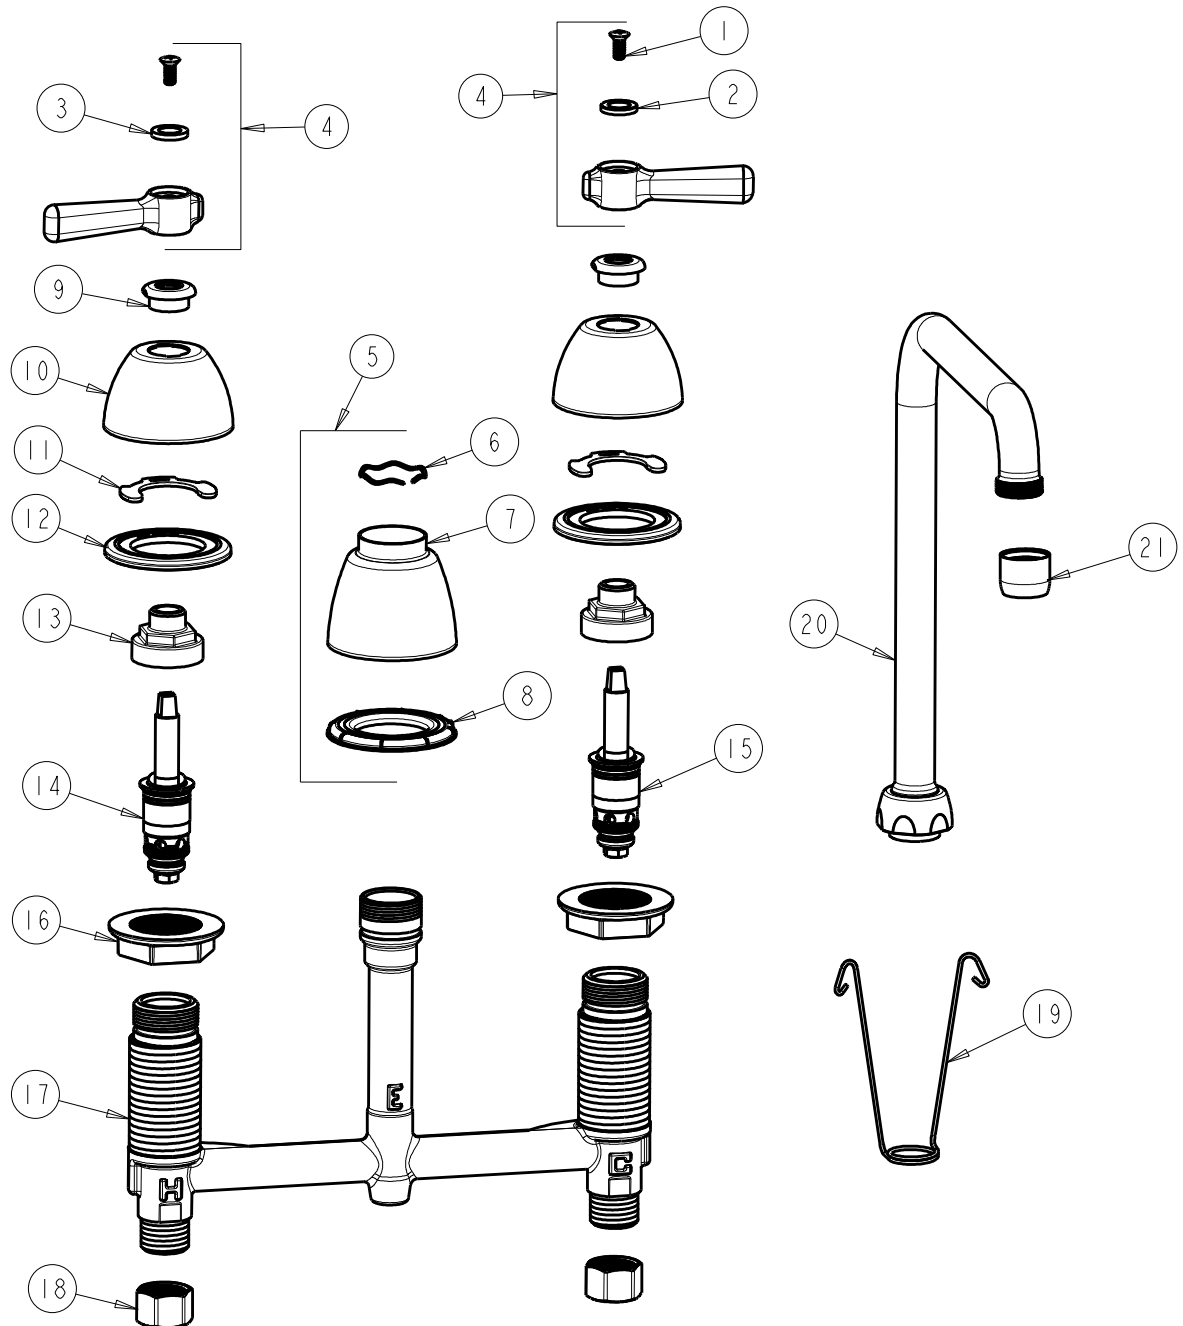

CHICAGO FAUCETS
a Geberit company

2100 South Clearwater Drive
Des Plaines, IL 60018
Phone: 847-803-5000
Fax: 847-803-5454
www.chicagofaucets.com

REPAIR PARTS

FITTING NO.

201-AHA8ABCP

SUBMITTED MODEL NO.

BY: SID DATE: 07-15-11

CHK: REV: 04-20-12

ITEM NO.

FOR TECHNICAL ASSISTANCE
1-800-TEC-TRUE (1-800-832-8783)

ITEM	PART NO.	DESCRIPTION	ITEM	PART NO.	DESCRIPTION
1	420-010JKRCF	SCREW, 10-32 UNC PH 1/2	12	888-026JKNF	WASHER, SEALING
2	633-123JKNF	INDEX BUTTON (BLUE)	13	274-014JKRBF	NUT, CAP
3	633-023JKNF	INDEX BUTTON (RED)	14	377-XTLHJKABNF	LH QUATURN CARTRIDGE
4	369-PRJKCP	LEVER HANDLE ASSEMBLY (PAIR)	15	377-XTRHJKABNF	RH QUATURN CARTRIDGE
5	785-400JKCP	SPOUT ESCUTCHEON KIT	16	250-004JKNF	LOCKNUT
6	50-038JKNF	WAVE WASHER	17	---	BODY, VALVE
7	785-400JKCP	ESCUTCHEON, SPOUT BASE	18	49-005JKRBF	COUPLING NUT
8	888-027JKNF	SPOUT ESCUTCHEON WASHER	19	200-008JKNF	HANGER
9	422-113JKCP	ESCUTCHEON NUT	20	HA8AJKABCP	HIGH ARCH SWING SPOUT
10	250-082JKCP	ESCUTCHEON	21	E3JKCP	SOFTFLO AERATOR 2.2 GPM
11	200-009JKNF	CLIP, RETAIN			