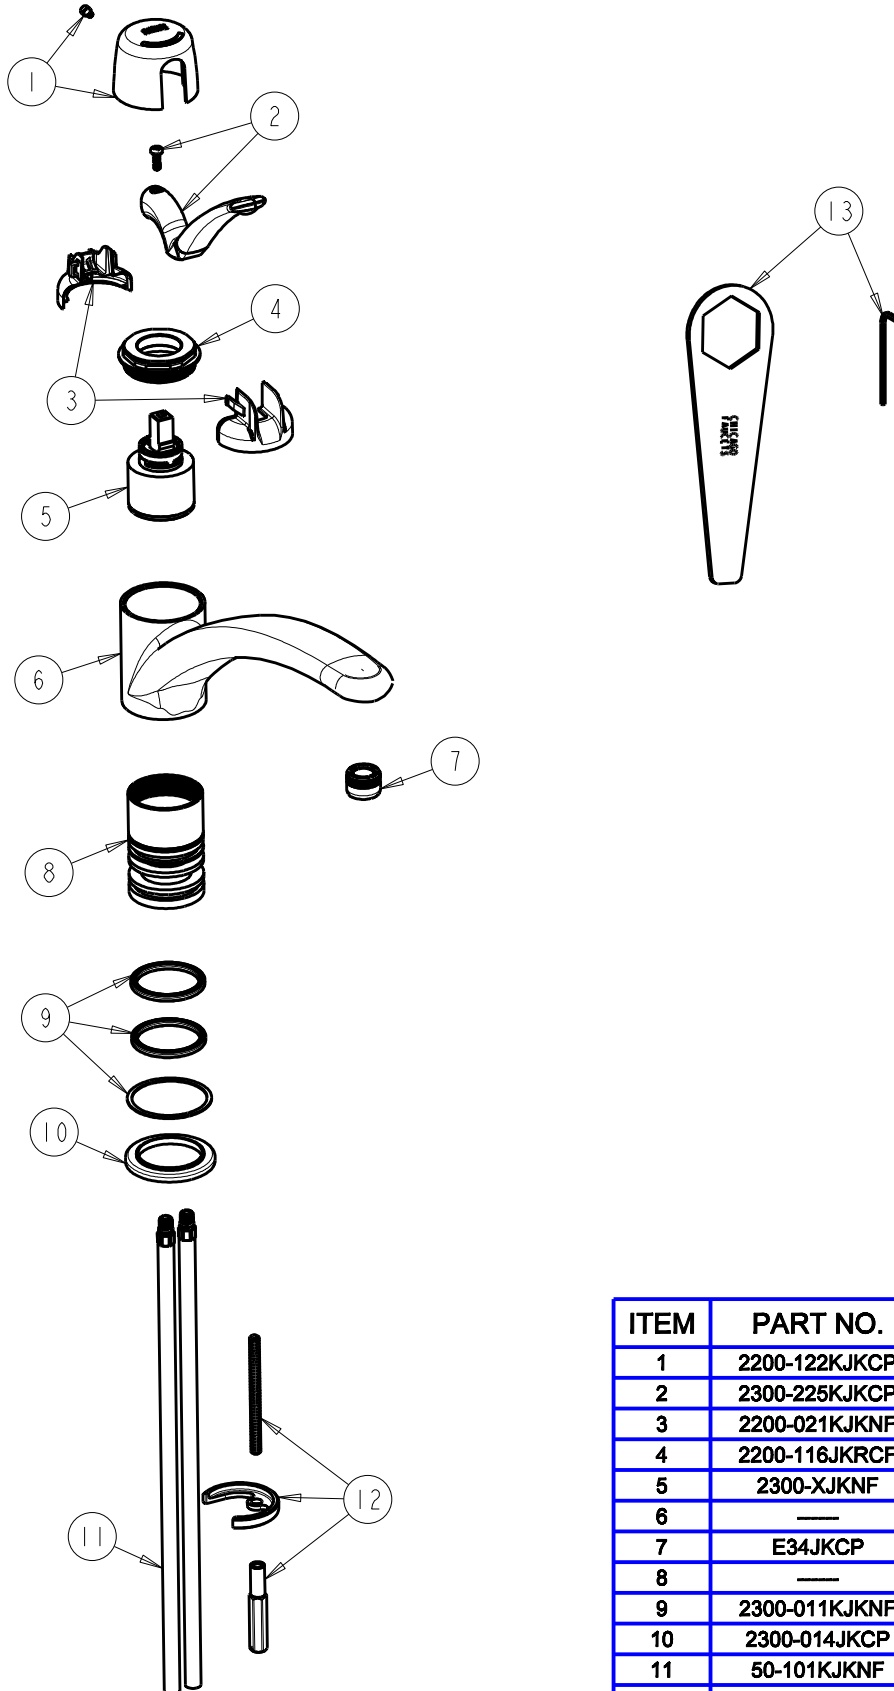

**CHICAGO FAUCETS**  
a Geberit company

2100 South Clearwater Drive  
Des Plaines, IL 60018  
Phone: 847-803-5000  
Fax: 847-803-5454  
www.chicagofaucets.com

**REPAIR PARTS**

FITTING NO.

**2300-E34ABCP**

SUBMITTED MODEL NO.

ITEM NO.

BY: SID DATE: 05-04-12

CHK: REV:

**FOR TECHNICAL ASSISTANCE**  
1-800-TEC-TRUE (1-800-832-8783)

ITEM	PART NO.	DESCRIPTION
1	2200-122KJKCP	CAP AND SCREW ASSEMBLY
2	2300-225KJKCP	LEVER HANDLE, ASSEMBLY
3	2200-021KJKNF	CARTRIDGE SPIN CAP ASSEMBLY
4	2200-116JKRCF	NUT, HOLDDOWN
5	2300-XJKNF	40 mm SINGLE LEVER CARTRIDGE
6	—	SPOUT
7	E34JKCP	SOFTFLO AERATOR 1.5 GPM
8	—	BODY, HUB, KITCHEN-L/SPRAY
9	2300-011KJKNF	QUAD RINGS & SLIP WASHER
10	2300-014JKCP	FLANGE, BODY
11	50-101KJKNF	SUPPLY TUBE ASSEMBLY
12	2200-015KJKNF	NUT, MOUNTING ASSEMBLY
13	2200-002KJKNF	WRENCH & HEX KEY