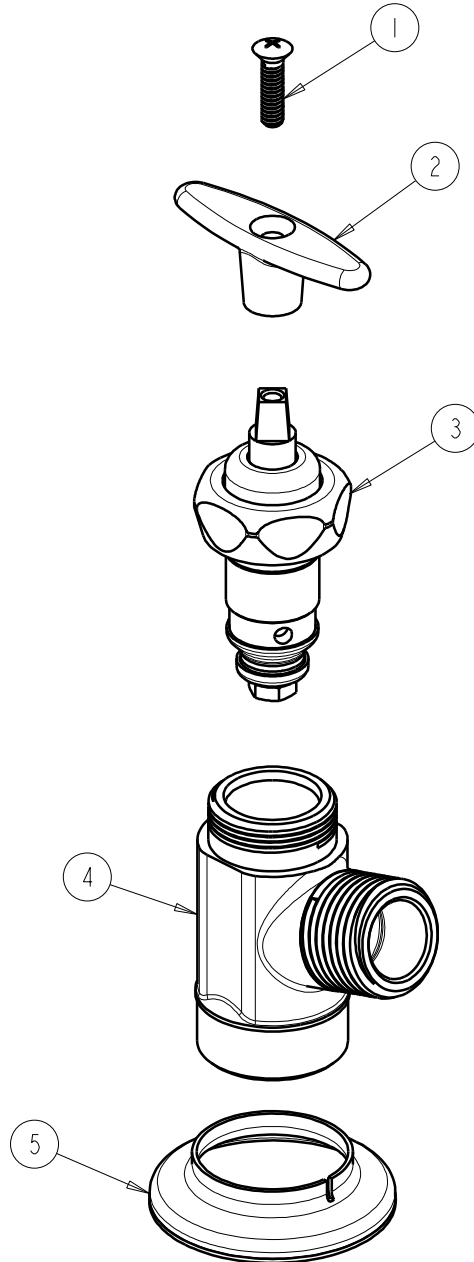

REPAIR PARTS

BY: SID DATE: 06-11-09
CHK: REV:

FITTING NO.

293-244CP

SUBMITTED MODEL NO.

ITEM NO.

ITEM	PART NO.	DESCRIPTION
1	250-093JKRCF	SCREW
2	293-006JKRCF	HANDLE, TEE INCLUDES SCREW
3	826-XJKNF	KLO-SELF CARTRIDGE
4	—	BODY NOT SOLD SEPARATELY
5	387-012JKRCF	FLANGE, HOSE BIBB