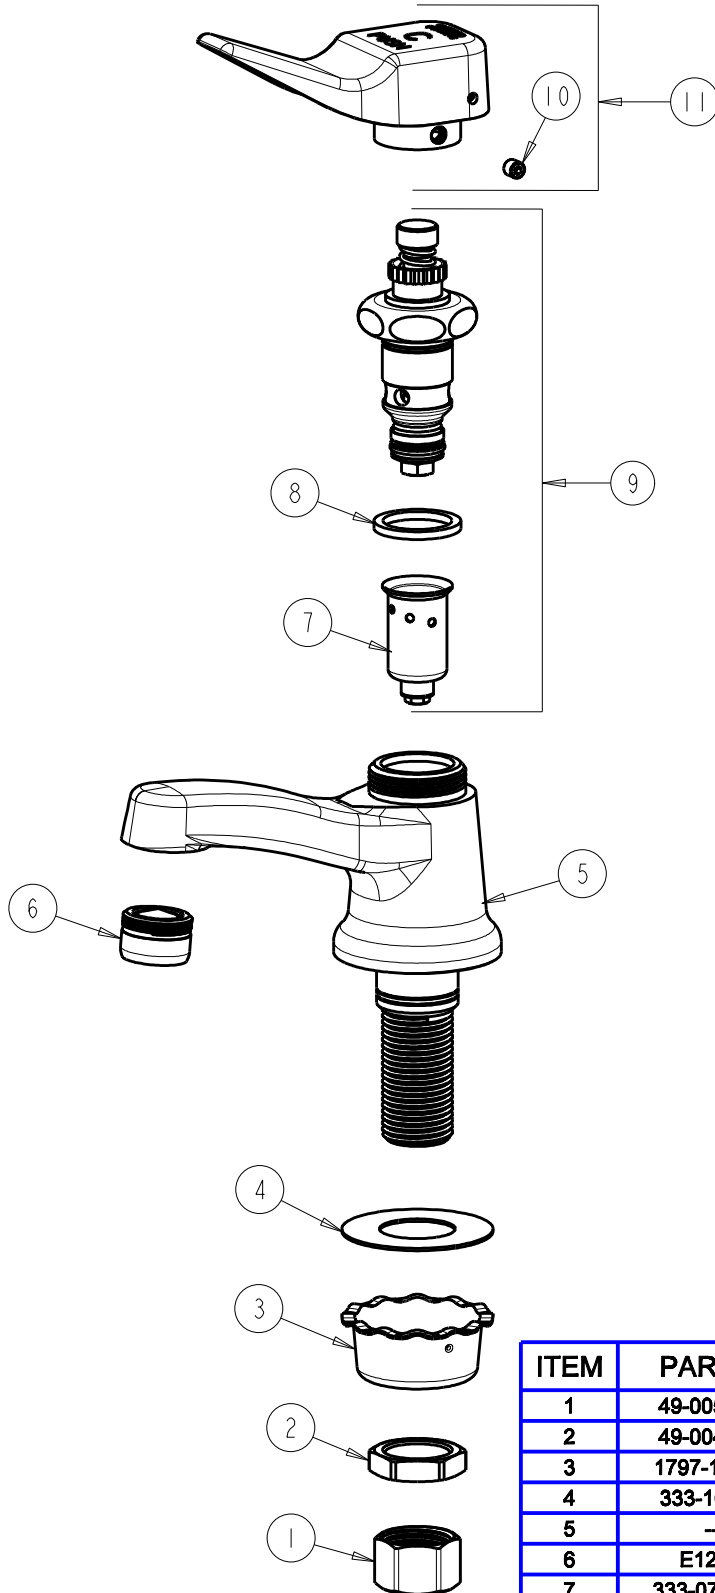

CHICAGO FAUCETS
a Geberit company

2100 South Clearwater Drive
Des Plaines, IL 60018
Phone: 847-803-5000
Fax: 847-803-5454
www.chicagofaucets.com

REPAIR PARTS

FITTING NO.

333-336COLDABCP

SUBMITTED MODEL NO.

ITEM NO.

FOR TECHNICAL ASSISTANCE
1-800-TEC-TRUE (1-800-832-8783)

BY: SID DATE: 05-07-12

CHK: *[Signature]* REV:

ITEM	PART NO.	DESCRIPTION
1	49-005JKRBF	COUPLING NUT
2	49-004JKRBF	LOCKNUT
3	1797-114JKNF	BASIN COCK WASHER
4	333-103JKNF	RUBBER WASHER
5	-----	BODY (NOT SOLD SEPARATELY)
6	E12JKCP	SOFTFLO OUTLET
7	333-073KJKNF	DASPOT, SLOW
8	1-043JKNF	GASKET, CAP 1 X .80 X .09
9	335-XJKABNF	TIP TAP CARTRIDGE FOR 335X
10	665-016JKNF	SET SCREW
11	336-402KJKCP	COLD PUSH-TILT V.R. HANDLE