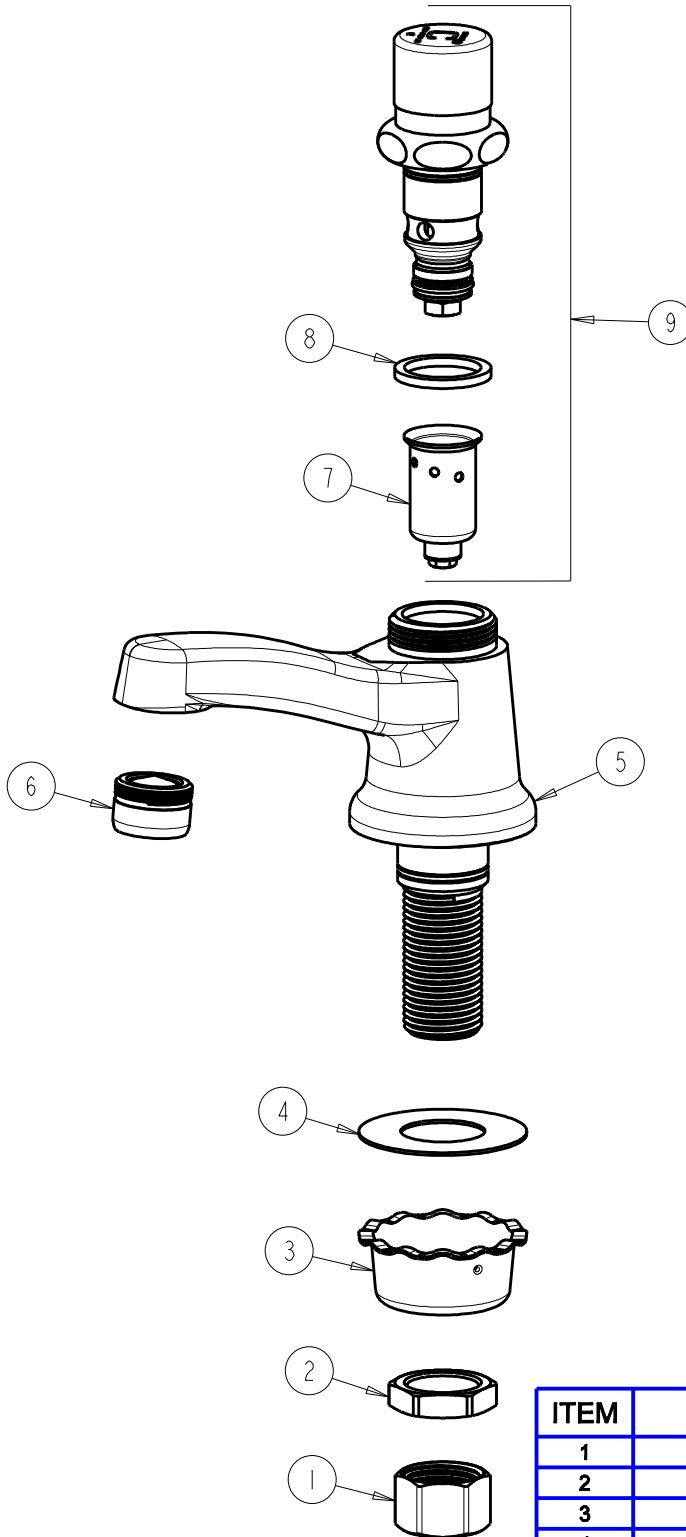

CHICAGO FAUCETS
a Geberit company

2100 South Clearwater Drive
Des Plaines, IL 60018
Phone: 847-803-5000
Fax: 847-803-5454
www.chicagofaucets.com

REPAIR PARTS

FITTING NO.

333-SLOE12COLDABCP

SUBMITTED MODEL NO.

ITEM NO.

FOR TECHNICAL ASSISTANCE
1-800-TEC-TRUE (1-800-832-8783)

BY: SID DATE: 05-07-12

CHK: *[Signature]* REV:

ITEM	PART NO.	DESCRIPTION
1	49-005JKRBF	COUPLING NUT
2	49-004JKRBF	LOCKNUT
3	1797-114JKNF	BASIN COCK WASHER
4	333-103JKNF	RUBBER WASHER
5	—	BODY (NOT SOLD SEPARATELY)
6	E12JKCP	SOFTFLO OUTLET
7	333-073KJKNF	DASHPOT, SLOW
8	1-043JKNF	GASKET, CAP 1 X .80 X .09
9	333-XSLOCOLDJKABNF	SLOW PUSH BUTTON UNIT