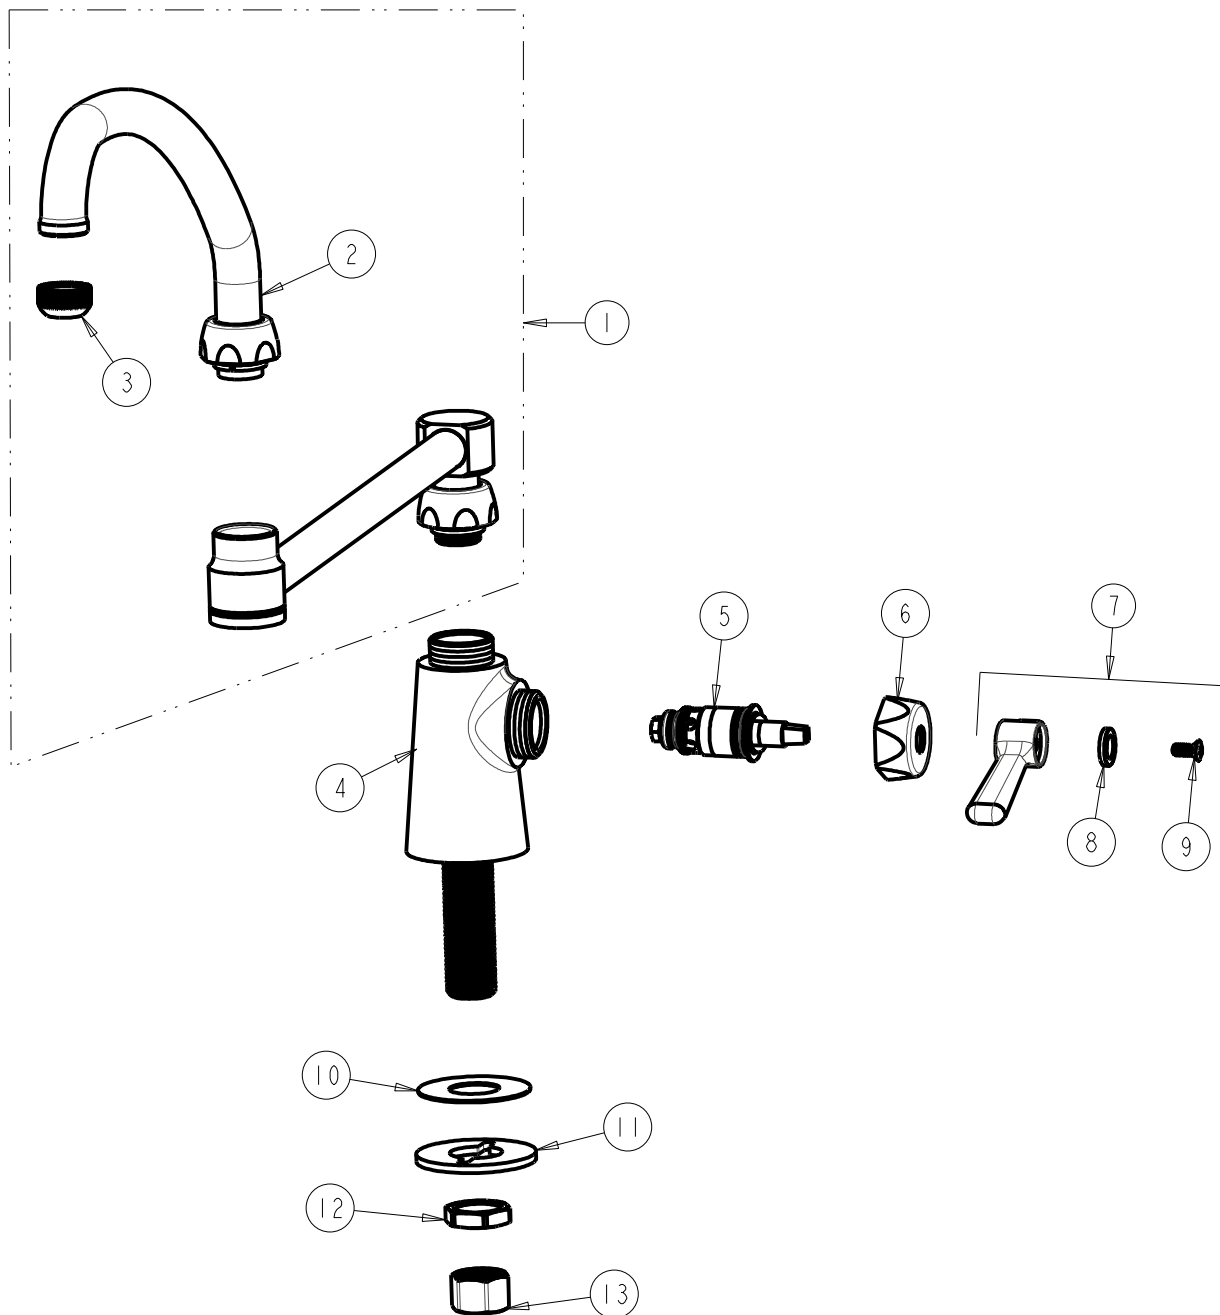

CHICAGO FAUCETS
a Geberit company

2100 South Clearwater Drive
Des Plaines, IL 60018
Phone: 847-803-5000
Fax: 847-803-5454
www.chicagofaucets.com

REPAIR PARTS

BY: JAR DATE: 01-10-13

CHK: *JAR* REV:

FITTING NO.

350-DJ21ABCP

SUBMITTED MODEL NO.

ITEM NO.

FOR TECHNICAL ASSISTANCE
1-800-TEC-TRUE (1-800-832-8783)

ITEM	PART NO.	DESCRIPTION	ITEM	PART NO.	DESCRIPTION
1	DJ21JKABCP	SPOUT	8	633-123JKNF	INDEX BUTTON (BLUE)
2	L9LESSE3JKCP	TUBE SPOUT ASSEMBLY	9	420-010JKRCF	SCREW, 10-32 UNC PH 1/2
3	E1JKABRCF	QUIXTOP OUTLET	10	52-007JKNF	WASHER, RUBBER
4	-----	VALVE BODY (NOT SOLD SEPARATELY)	11	807-112JKNF	WASHER
5	1-099XTJKABNF	QUATURN CARTRIDGE (RH)	12	49-004JKRBF	LOCKNUT
6	444-005JKCP	CAP	13	49-005JKRBF	COUPLING NUT
7	369-COLDJKCP	LEVER HANDLE ASSEMBLY			