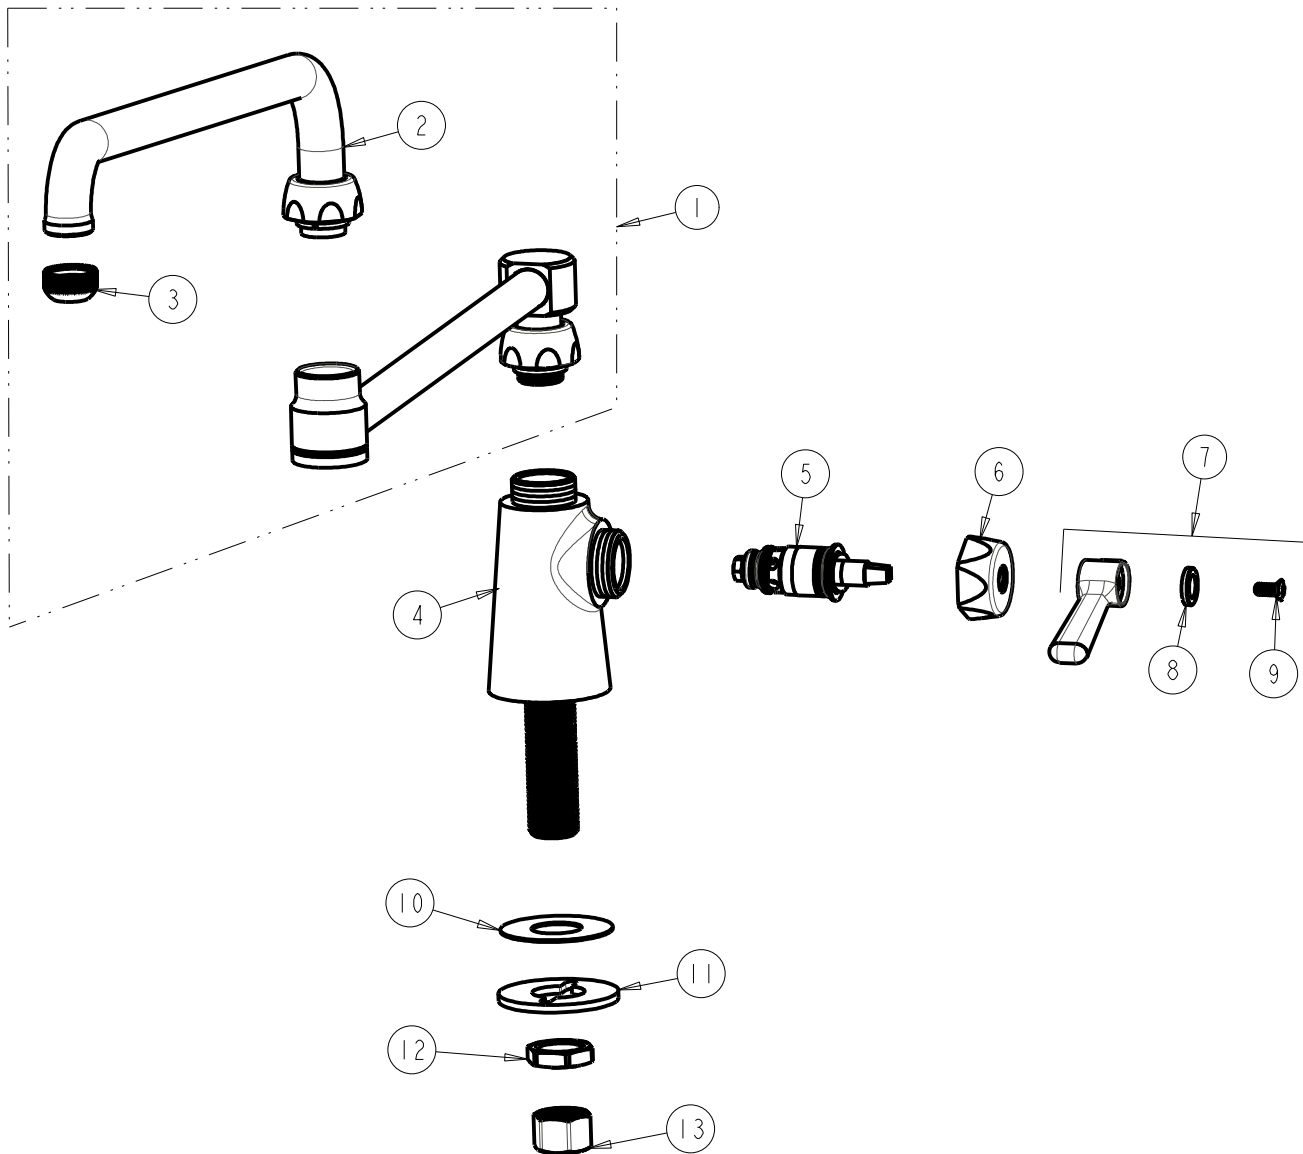

**CHICAGO FAUCETS**  
a Geberit company

2100 South Clearwater Drive  
Des Plaines, IL 60018  
Phone: 847-803-5000  
Fax: 847-803-5454  
www.chicagofaucets.com

**REPAIR PARTS**

BY: JAR DATE: 01-10-13

CHK: *JR* REV:

FITTING NO.

**350-DJ26ABCP**

SUBMITTED MODEL NO.

ITEM NO.

**FOR TECHNICAL ASSISTANCE**  
1-800-TEC-TRUE (1-800-832-8783)

ITEM	PART NO.	DESCRIPTION	ITEM	PART NO.	DESCRIPTION
1	DJ26JKABCP	SPOUT	8	633-123JKNF	INDEX BUTTON (BLUE)
2	L15LESSE3JKCP	SPOUT	9	420-010JKRCF	SCREW, 10-32 UNC PH 1/2
3	E1JKABRCF	QUIXTOP OUTLET	10	52-007JKNF	WASHER, RUBBER
4	-----	VALVE BODY (NOT SOLD SEPARATELY)	11	807-112JKNF	WASHER
5	1-099XTJKABNF	QUATURN CARTRIDGE (RH)	12	49-004JKRBF	LOCKNUT
6	444-005JKCP	CAP	13	49-005JKRBF	COUPLING NUT
7	369-COLDJKCP	LEVER HANDLE ASSEMBLY			