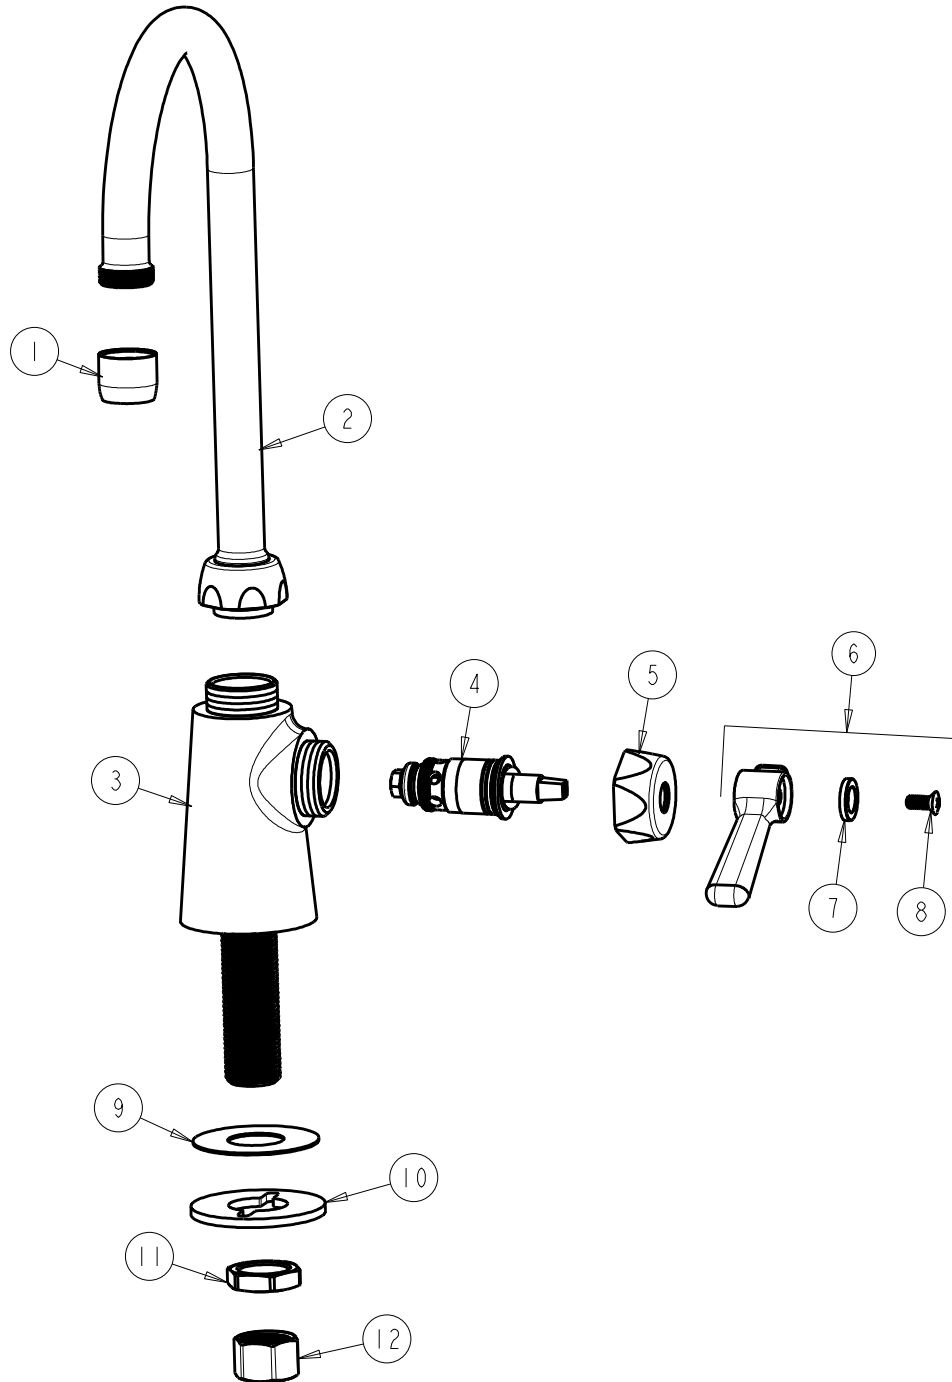

CHICAGO FAUCETS
a Geberit company

2100 South Clearwater Drive
Des Plaines, IL 60018
Phone: 847-803-5000
Fax: 847-803-5454
www.chicagofaucets.com

REPAIR PARTS

FITTING NO.
350-E35ABCP
SUBMITTED MODEL NO.

FOR TECHNICAL ASSISTANCE
1-800-TEC-TRUE (1-800-832-8783)

BY: SID DATE: 05-29-12
CHK: *[Signature]* REV:

ITEM NO.

ITEM	PART NO.	DESCRIPTION	ITEM	PART NO.	DESCRIPTION
1	E35JKCP	SOFTFLO AERATOR 1.5 GPM	7	633-123JKNF	INDEX BUTTON (BLUE)
2	GN2AJKABCP	GN SPOUT PLAIN END	8	420-010JKRCF	SCREW, 10-32 UNC PH 1/2
3	---	VALVE BODY (NOT SOLD SEPARATELY)	9	52-007JKNF	WASHER, RUBBER
4	1-099XTJKABNF	QUATURN CARTRIDGE (RH)	10	807-112JKNF	WASHER
5	444-005JKCP	CAP	11	49-004JKRBF	LOCKNUT
6	369-COLDJKCP	LEVER HANDLE ASSEMBLY	12	49-005JKRBF	COUPLING NUT