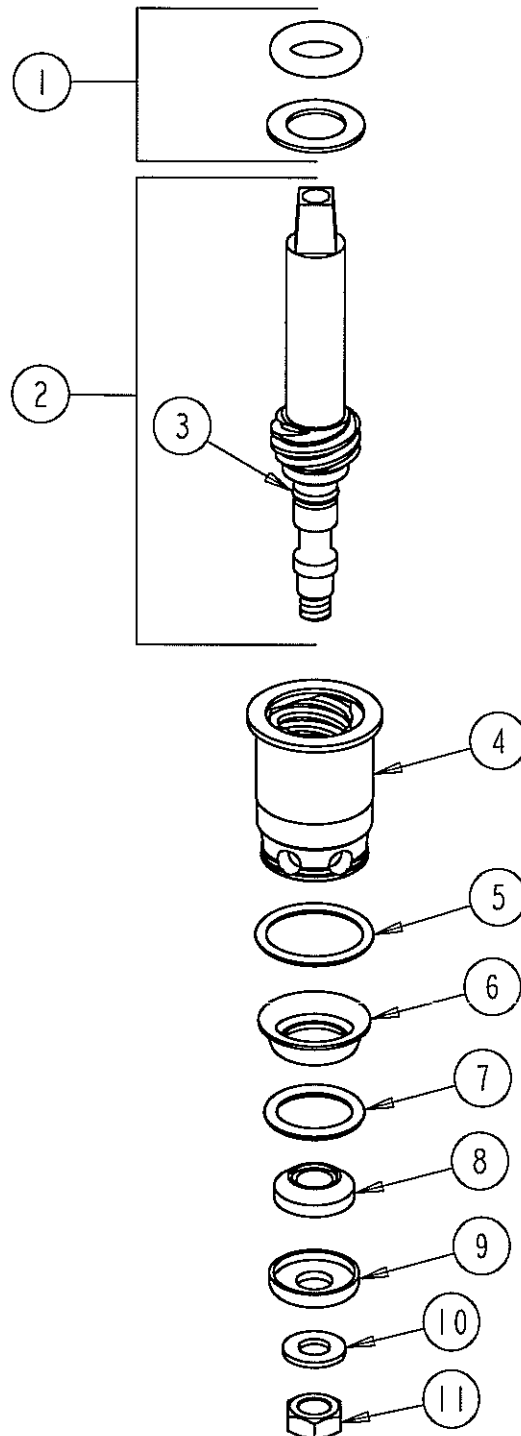

PARTS LIST

FINISH:
DATE:

NO FINISH
2-20-97

377XTRH

RIGHT HAND CARTRIDGE

ITEM NO.	PART NO.	DESCRIPTION	ITEM NO.	PART NO.	DESCRIPTION
1	93-131	PACKING	7	1-328	O-RING
2	274-111K	RH QUATURN STEM	8	1-021	SEAT WASHER
3	1-219	O-RING	9	1-022	RETAINER
4	2-329N	RH QUATURN SLEEVE	10	1-031	STEM WASHER
5	2-043	O-RING	11	333-097	STEM NUT
6	1-327	MONEL SEAT			