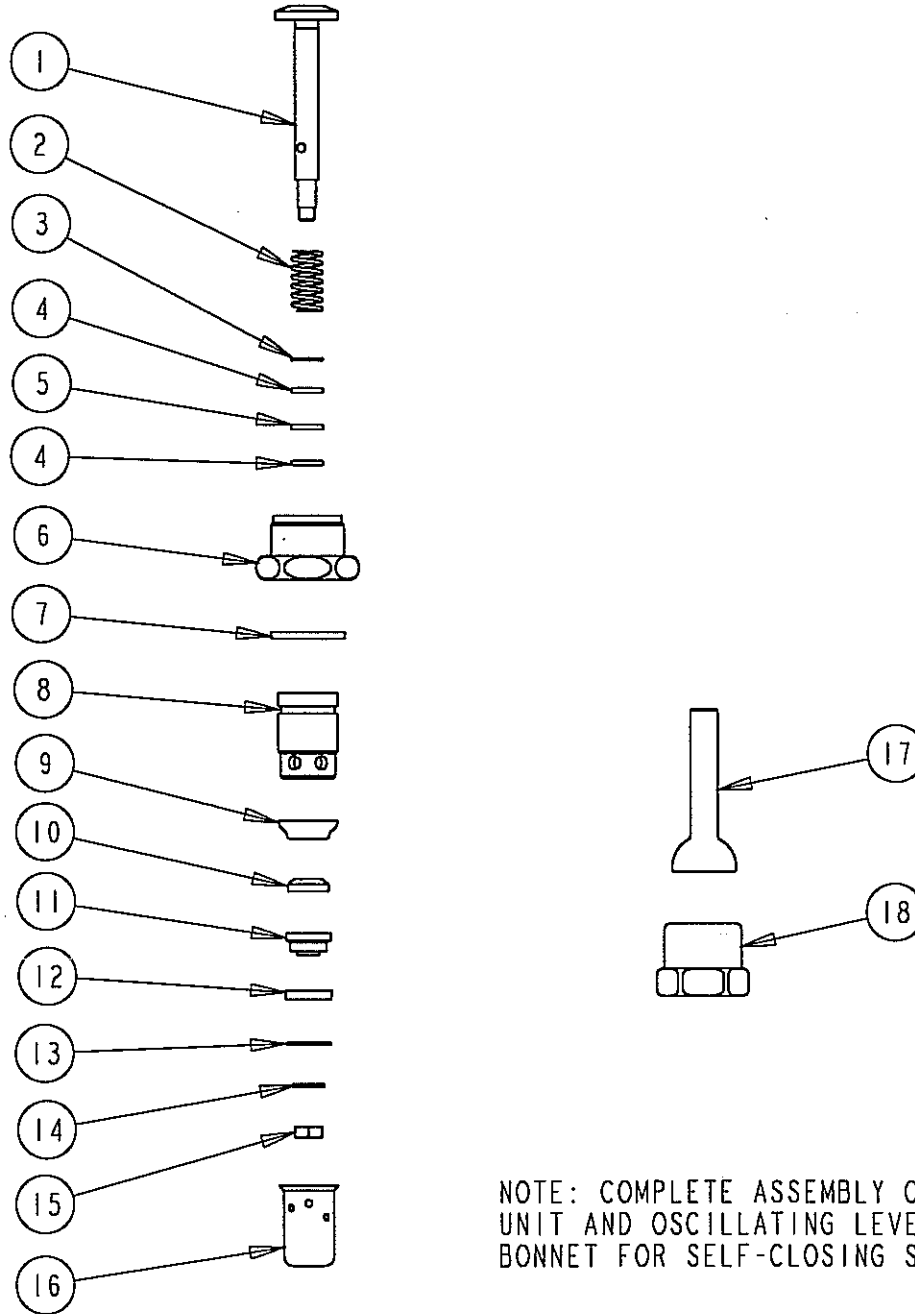

# PARTS LIST

BY: MGM  
CHK'D: M6M

FINISH: AS SPECIFIED  
DATE: 10-17-97

386X

NOTE: COMPLETE ASSEMBLY OF 386X UNIT AND OSCILLATING LEVER AND BONNET FOR SELF-CLOSING STOPS.

ITEM NO.	PART NO.	DESCRIPTION	ITEM NO.	PART NO.	DESCRIPTION
1	386-007K	BUTTON AND STEM ASSEMBLY	11	333-026	RETAINER
2	395-018	SPRING	12	333-040	RUBBER WASHER
3	319-012	BRASS WASHER	13	333-039	WASHER
4	319-140	O-RING	14	1-031	STEM WASHER
5	319-035	LEATHER WASHER	15	333-097	STEM NUT
6	618-001	CAP NUT	16	333-075	DASHPOT
7	1-043	GASKET	17	386-009	BALL HANDLE
8	433-042	SLEEVE	18	386-005	BONNET
9	1-027	MONEL SEAT			
10	244-006	RUBBER SEAT WASHER			