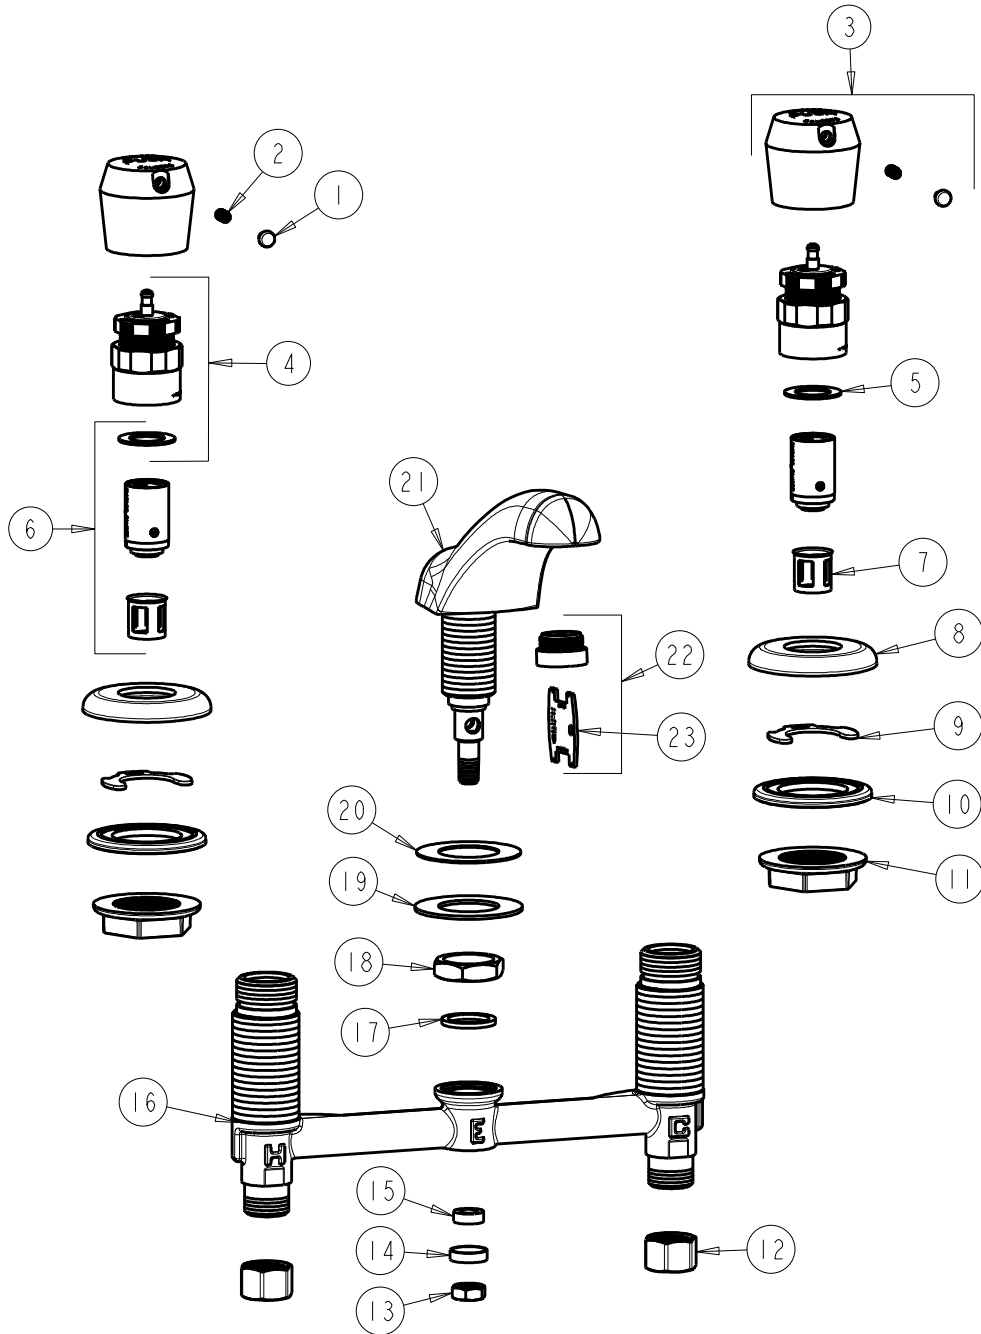

CHICAGO FAUCETS
a Geberit company

2100 South Clearwater Drive
Des Plaines, IL 60018
Phone: 847-803-5000
Fax: 847-803-5454
www.chicagofaucets.com

REPAIR PARTS

FITTING NO.

404-V665ABCP

SUBMITTED MODEL NO.

BY: JAR

DATE: 10-30-08

CHK:

REV: 07-07-11

ITEM NO.

FOR TECHNICAL ASSISTANCE
1-800-TEC-TRUE (1-800-832-8783)

ITEM	PART NO.	DESCRIPTION	ITEM	PART NO.	DESCRIPTION
1	665-309JKNF	BUTTONS, HOT AND COLD	13	689-113JKRBF	NUT, 3/8-24 UNF X .56 X .22
2	665-116JKNF	SET SCREW	14	250-187JKRBF	RETAINER
3	665-PSHJKCP	HANDLE, PUSH CAP	15	1797-129JKNF	RUBBER WASHER
4	665-190JKNF	ACTUATOR ASSEMBLY	16	—	BODY, VALVE
5	665-011JKNF	WASHER, SEALING	17	250-200JKNF	GASKET
6	671-XJKNF	METERING VALVE CARTRIDGE	18	250-054JKRBF	LOCKNUT
7	667-402JKNF	MVP FILTER	19	50-014JKNF	STEEL WASHER
8	408-005JKCP	ESCUTCHEON	20	739-056JKNF	RUBBER WASHER
9	200-009JKNF	CLIP, RETAIN	21	401-301KJKCP	SPOUT ASSEMBLY
10	888-026JKNF	WASHER, SEALING	22	E12VPJKCP	V.R. SOFTFLO AERATOR W/ KEY
11	250-004JKNF	LOCKNUT	23	3-024JKRCF	KEY, VP
12	49-005JKRBF	COUPLING NUT			