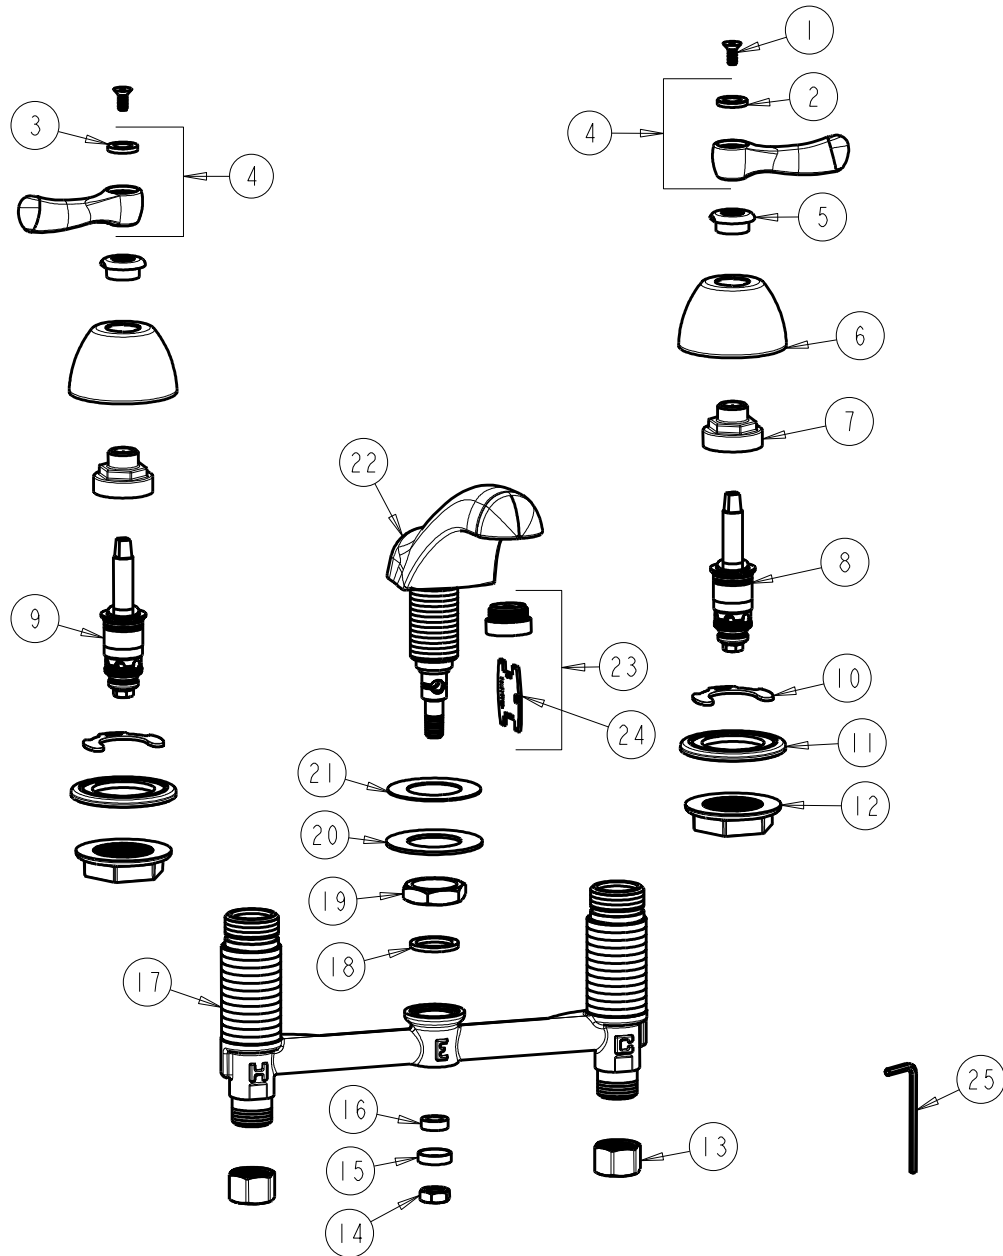

CHICAGO FAUCETS
a Geberit company

2100 South Clearwater Drive
Des Plaines, IL 60018
Phone: 847-803-5000
Fax: 847-803-5454
www.chicagofaucets.com

REPAIR PARTS

FITTING NO.

404-VABCP

SUBMITTED MODEL NO.

BY: JAR

DATE: 08-21-02

CHK:

REV: 07-07-11

ITEM NO.

FOR TECHNICAL ASSISTANCE
1-800-TEC-TRUE (1-800-832-8783)

ITEM	PART NO.	DESCRIPTION	ITEM	PART NO.	DESCRIPTION
1	420-020JKNF	SCREW, 1/8 FLAT HEX HEAD X 1/2	15	250-187JKRBF	RETAINER
2	633-123JKNF	INDEX BUTTON (BLUE)	16	1797-129JKNF	RUBBER WASHER
3	633-023JKNF	INDEX BUTTON (RED)	17	-----	BODY, VALVE
5	422-113JKCP	ESCUTCHEON NUT	18	250-200JKNF	GASKET
6	250-082JKCP	ESCUTCHEON	19	250-054JKRBF	LOCKNUT
7	274-014JKRBF	NUT, CAP	20	50-014JKNF	STEEL WASHER
8	377-XTRHJKABNF	RH QUATURN CARTRIDGE	21	739-056JKNF	RUBBER WASHER
9	377-XTLHJKABNF	LH QUATURN CARTRIDGE	22	401-301KJKCP	SPOUT ASSEMBLY
10	200-009JKNF	CLIP, RETAIN	23	E12VPJKCP	V.R. SOFTFLO AERATOR W/ KEY
11	888-026JKNF	WASHER, SEALING	24	3-024JKRCF	KEY, VP
12	250-004JKNF	LOCKNUT	25	420-022JKNF	VANDAL PROOF WRENCH, 1/8 HEX
13	49-005JKRBF	COUPLING NUT			
14	689-113JKRBF	NUT, 3/8-24 UNF X .56 X .22			