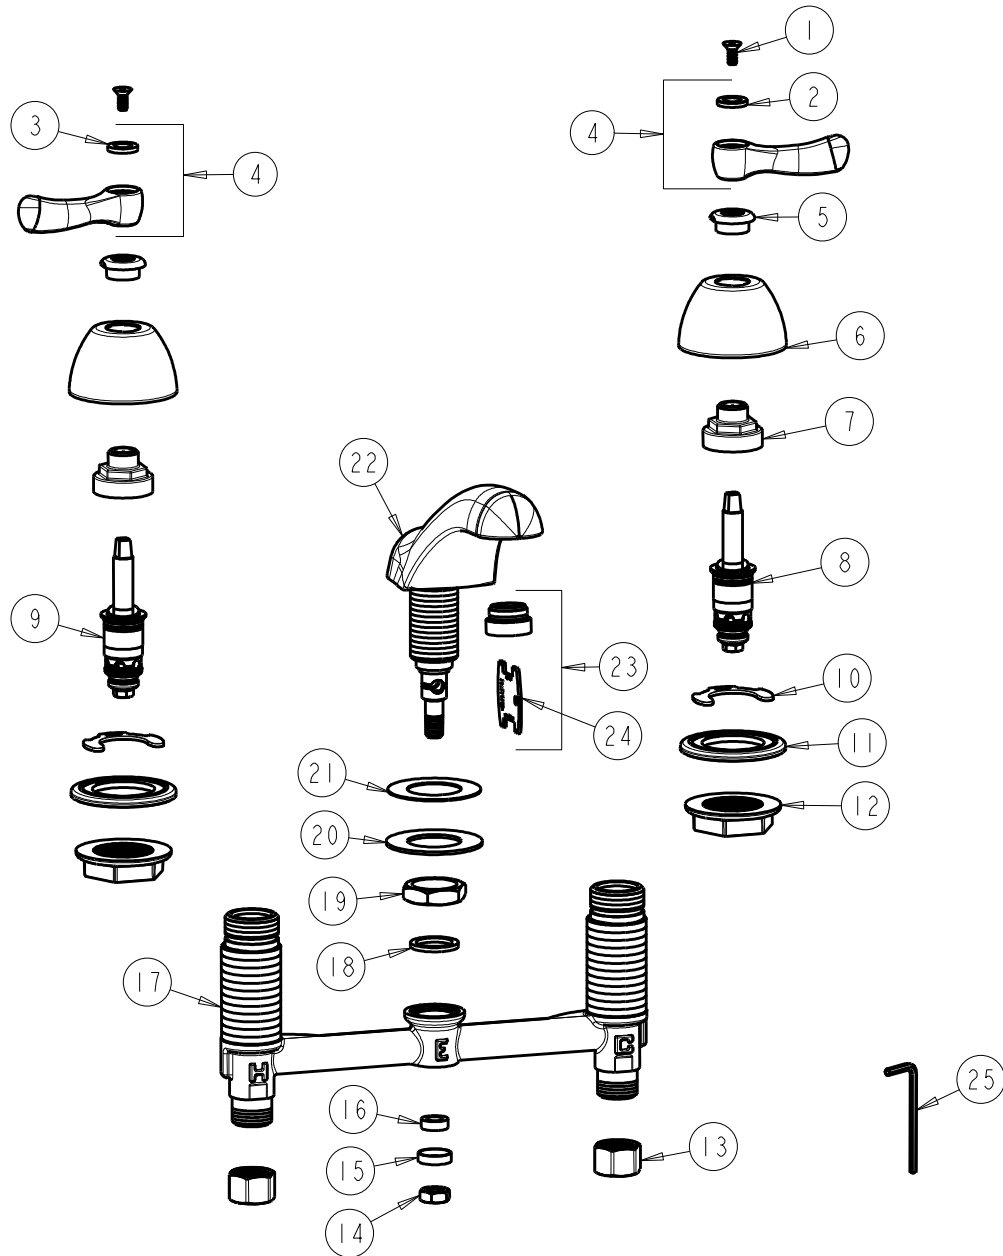

CHICAGO FAUCETS
a Geberit company

2100 South Clearwater Drive
Des Plaines, IL 60018
Phone: 847-803-5000
Fax: 847-803-5454
www.chicagofaucets.com

REPAIR PARTS

FITTING NO.

404-VE39VPABCP

SUBMITTED MODEL NO.

ITEM NO.

BY: JAR DATE: 07-07-11

CHK: REV:

FOR TECHNICAL ASSISTANCE
1-800-TEC-TRUE (1-800-832-8783)

ITEM	PART NO.	DESCRIPTION	ITEM	PART NO.	DESCRIPTION
1	420-020JKNF	SCREW, 1/8 FLAT HEX HEAD X 1/2	14	689-113JKRBF	NUT, 3/8-24 UNF X .56 X .22
2	633-123JKNF	INDEX BUTTON (BLUE)	15	250-187JKRBF	RETAINER
3	633-023JKNF	INDEX BUTTON (RED)	16	1797-129JKNF	RUBBER WASHER
4	390-COLDJKCP	LEVER HANDLE ASSEMBLY (PAIR)	17	---	BODY, VALVE
5	422-113JKCP	ESCUTCHEON NUT	18	250-200JKNF	GASKET
6	250-082JKCP	ESCUTCHEON	19	250-054JKRBF	LOCKNUT
7	274-014JKRBF	NUT, CAP	20	50-014JKNF	STEEL WASHER
8	377-XTRHJKABNF	RH QUATURN CARTRIDGE	21	739-056JKNF	RUBBER WASHER
9	377-XTLHJKABNF	LH QUATURN CARTRIDGE	22	401-301JKKCP	SPOUT ASSEMBLY
10	200-009JKNF	CLIP, RETAIN	23	E39VPJKCP	VP ECONOFLO SPRAY OUTLET w/KEY
11	888-026JKNF	WASHER, SEALING	24	3-024JKRCF	KEY, VP
12	250-004JKNF	LOCKNUT	25	390-PRJKCP	LEVER HANDLE ASSEMBLY (PAIR)
13	49-005JKRBF	COUPLING NUT	25	420-022JKNF	VANDAL PROOF WRENCH, 1/8 HEX