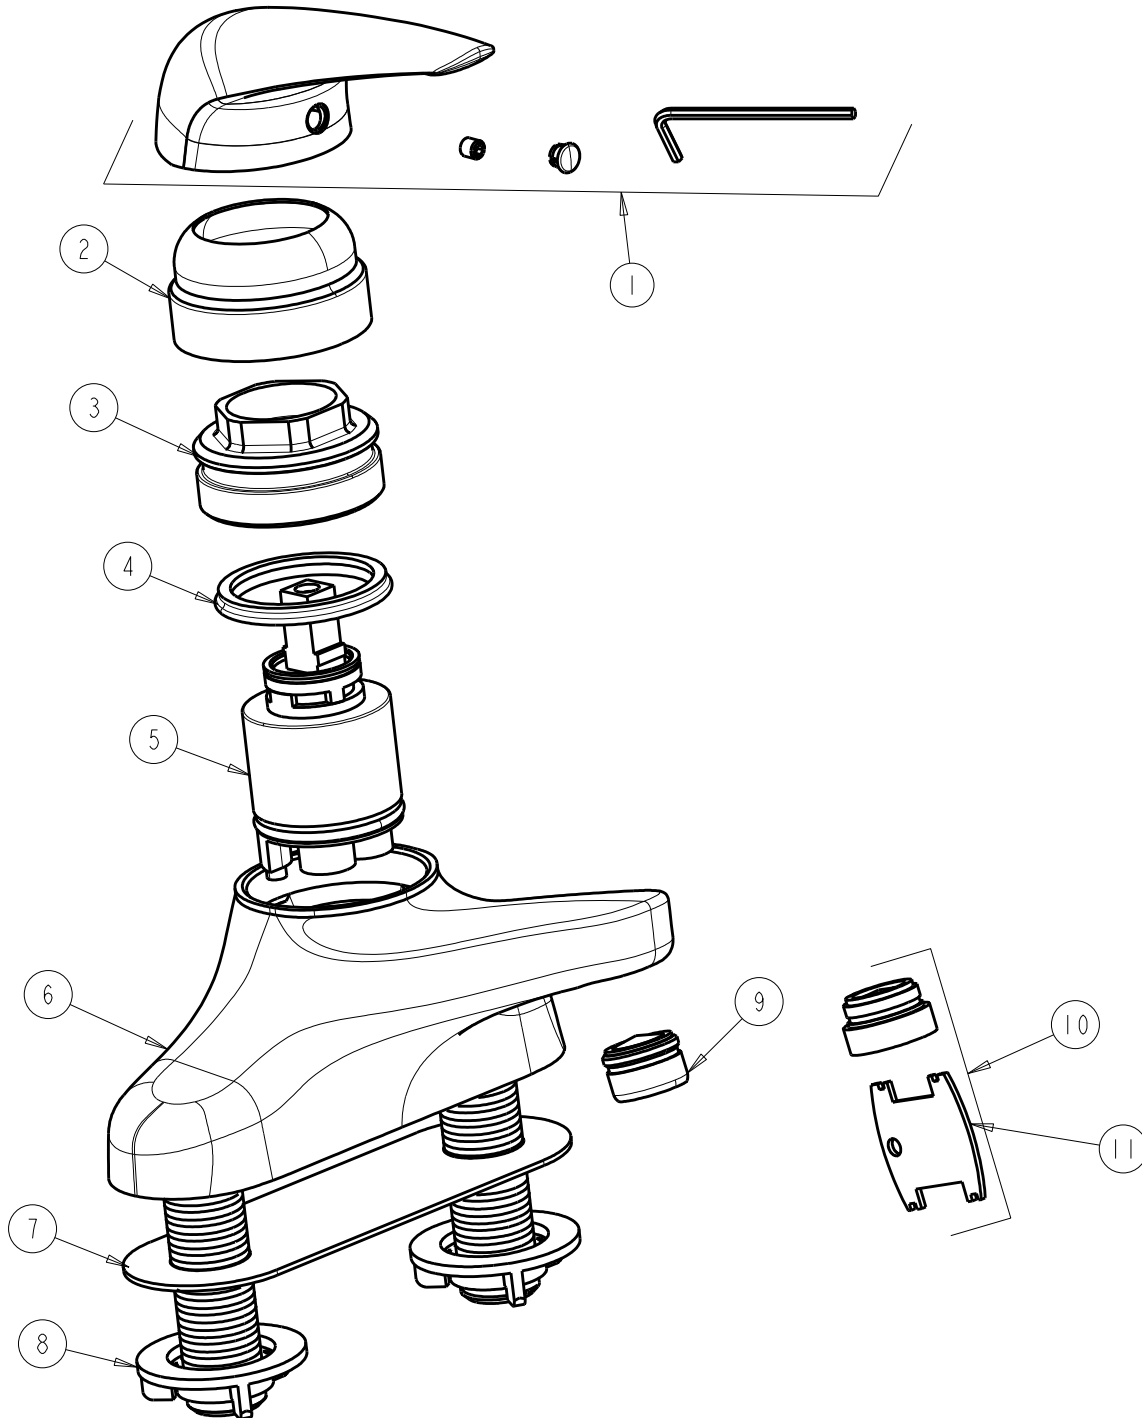

CHICAGO FAUCETS 

a Geberit company

2100 South Clearwater Drive
Des Plaines, IL 60018
Phone: 847-803-5000
Fax: 847-803-5454
www.chicagofaucets.com

REPAIR PARTS

BY: SID DATE: 01-04-11

CHK: *[Signature]* REV:

FITTING NO.

420-E2805ABCP

SUBMITTED MODEL NO.

ITEM NO.

FOR TECHNICAL ASSISTANCE
1-800-TEC-TRUE (1-800-832-8783)

ITEM	PART NO.	DESCRIPTION	ITEM	PART NO.	DESCRIPTION
1	420-030KJKCP	HANDLE ASSEMBLY KIT	7	----	GASKET
2	----	COVER	8	----	LOCKNUT
3	----	RETAINER	9	E37JKCP	E37 LAMINAR FLOW OUTLET
4	----	U-WASHER	10	E2805JKCP	VP ECONOFLO SPRAY OUTLET w/KEY
5	420-XJKNF	CERAMIC DISC CARTRIDGE	11	3-024JKRCF	KEY, VP
6	----	BODY			