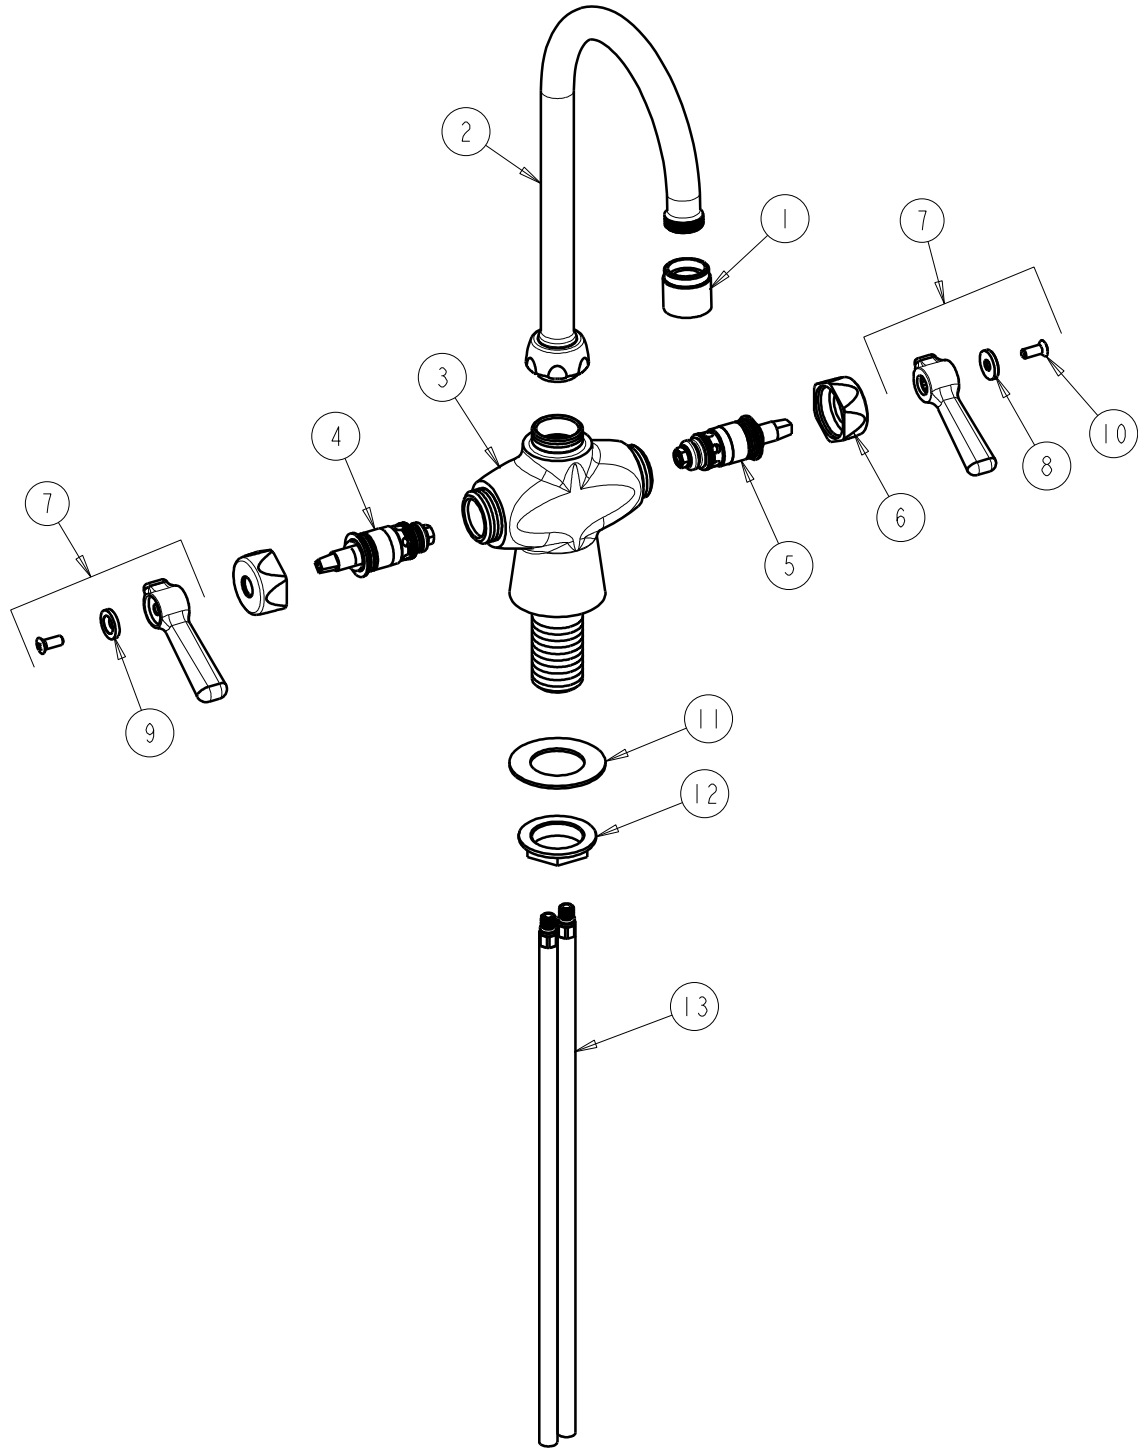

CHICAGO FAUCETS
a Geberit company

2100 South Clearwater Drive
Des Plaines, IL 60018
Phone: 847-803-5000
Fax: 847-803-5454
www.chicagofaucets.com

REPAIR PARTS

BY: SID DATE: 05-13-09
CHK: *[Signature]* REV:

FITTING NO.
50-E2805-5ABCP
SUBMITTED MODEL NO.

FOR TECHNICAL ASSISTANCE
1-800-TEC-TRUE (1-800-832-8783)

ITEM NO.

ITEM	PART NO.	DESCRIPTION	ITEM	PART NO.	DESCRIPTION
1	E2805-5JKCP	VANDAL RESISTANT SPRAY OUTLET	8	633-123JKNF	INDEX BUTTON (BLUE)
2	GN2AJKCP	FOR PARTS SEE GN2AJKCP	9	633-023JKNF	INDEX BUTTON (RED)
3	-----	VALVE BODY (NOT SOLD SEPARATELY)	10	420-010JKRCF	SCREW, 10-32 UNC PH 1/2
4	AB1-100XTJKNF	QUATURN UNIT (LH)	11	50-014JKNF	STEEL WASHER
5	AB1-099XTJKNF	QUATURN UNIT (RH)	12	50-003JKRBF	LOCKNUT
6	444-005JKCP	CAP	13	50-101KJKNF	SUPPLY TUBE ASSEMBLY
7	369-PRJKCP	LEVER HANDLE ASSEMBLY (PAIR)			