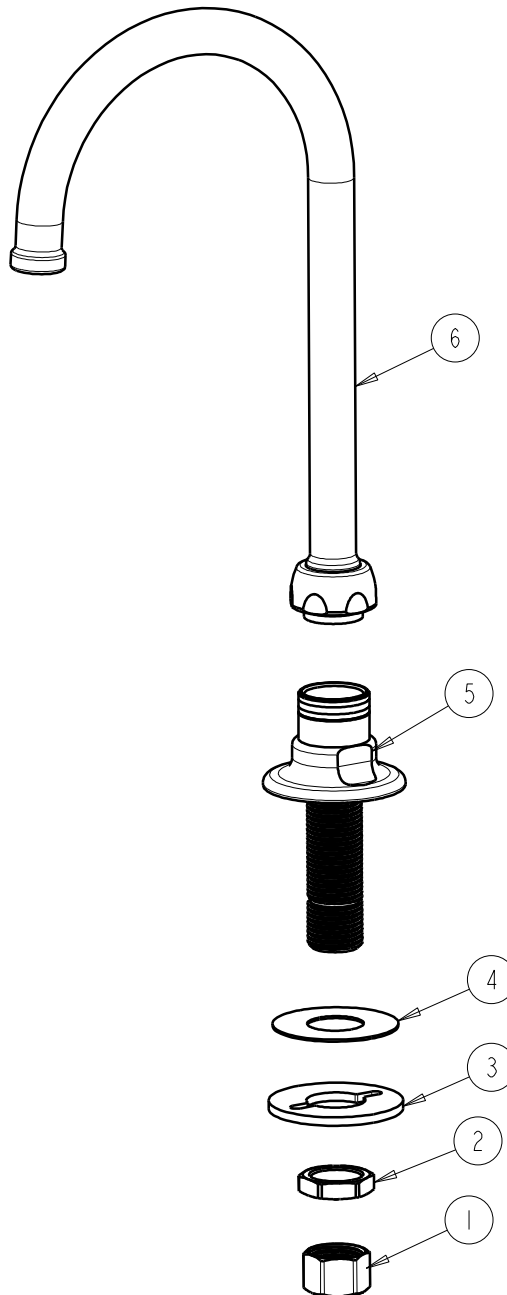

**CHICAGO FAUCETS**  
a Geberit company

2100 South Clearwater Drive  
Des Plaines, IL 60018  
Phone: 847-803-5000  
Fax: 847-803-5454  
www.chicagofaucets.com

**REPAIR PARTS**

BY: SID DATE: 05-15-09  
CHK: *[Signature]* REV:

FITTING NO.

**626-ABCP**

SUBMITTED MODEL NO.

ITEM NO.

**FOR TECHNICAL ASSISTANCE**  
1-800-TEC-TRUE (1-800-832-8783)

ITEM	PART NO.	DESCRIPTION
1	49-005JKRBF	COUPLING NUT
2	49-004JKRBF	LOCKNUT
3	807-112JKNF	WASHER
4	52-007JKNF	WASHER, RUBBER
5	---	FLANGE
6	GN2JKCP	FOR PARTS SEE GN2JKCP