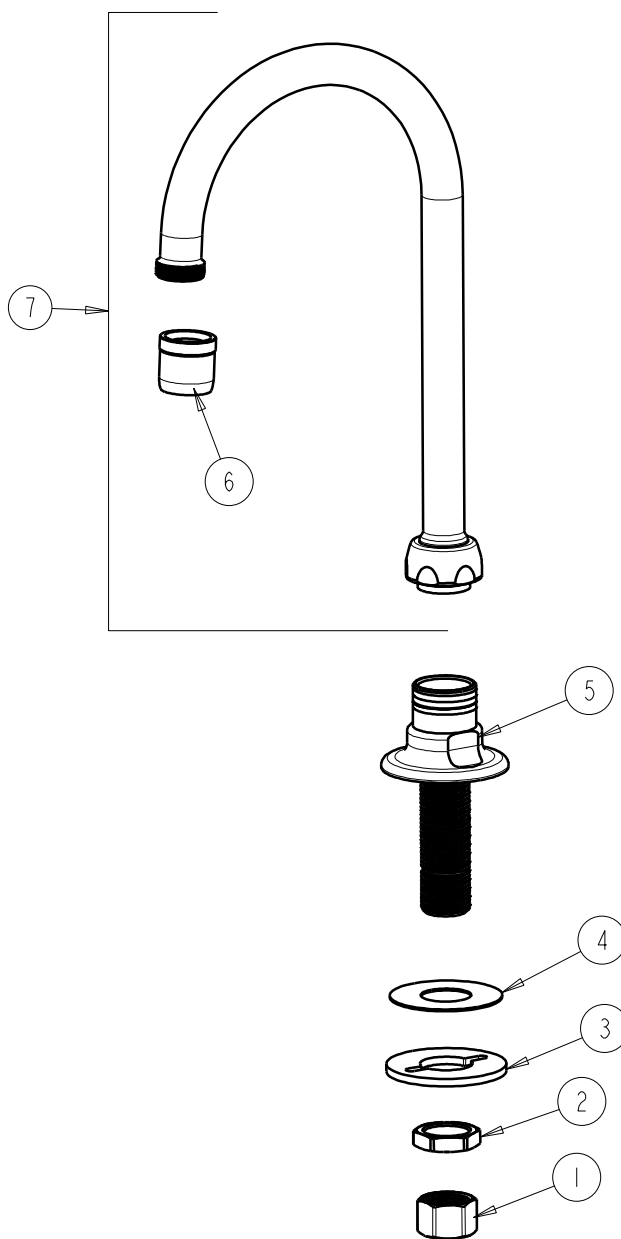

**CHICAGO
FAUCETS** 

a Geberit company

2100 South Clearwater Drive
Des Plaines, IL 60018
Phone: 847-803-5000
Fax: 847-803-5454
www.chicagofaucets.com

REPAIR PARTS

BY: SID DATE: 05-15-09

CHK: *[Signature]* REV:

FITTING NO.

626-E29ABCP

SUBMITTED MODEL NO.

ITEM NO.

FOR TECHNICAL ASSISTANCE
1-800-TEC-TRUE (1-800-832-8783)

ITEM	PART NO.	DESCRIPTION
1	49-005JKRBF	COUPLING NUT
2	49-004JKRBF	LOCKNUT
3	807-112JKNF	WASHER
4	52-007JKNF	WASHER, RUBBER
5	---	FLANGE
6	E29JKCP	LAM-A-FLO OUTLET
7	GN2AE29JKCP	FOR PARTS SEE GN2AE29JKCP