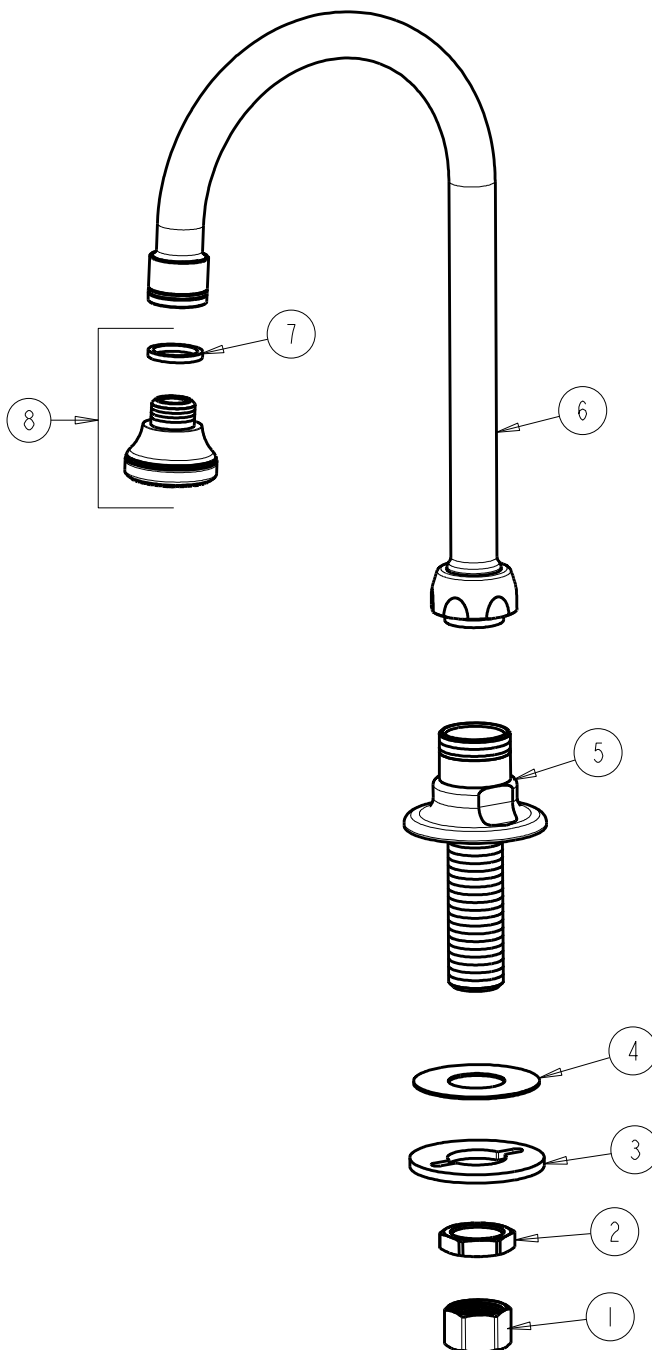

BY: JAR DATE: 10-21-11

CHK:  REV:

FITTING NO.

626-GN2BE4ABCP

SUBMITTED MODEL NO.

ITEM NO.

ITEM	PART NO.	DESCRIPTION
1	49-005JKRBF	COUPLING NUT
2	49-004JKRBF	LOCKNUT
3	807-112JKNF	WASHER
4	52-007JKNF	WASHER, RUBBER
5	----	FLANGE
6	GN2BJKABCP	SPOUT
7	229-003JKNF	WASHER
8	E4JKABCP	ROSE SPRAY OUTLET