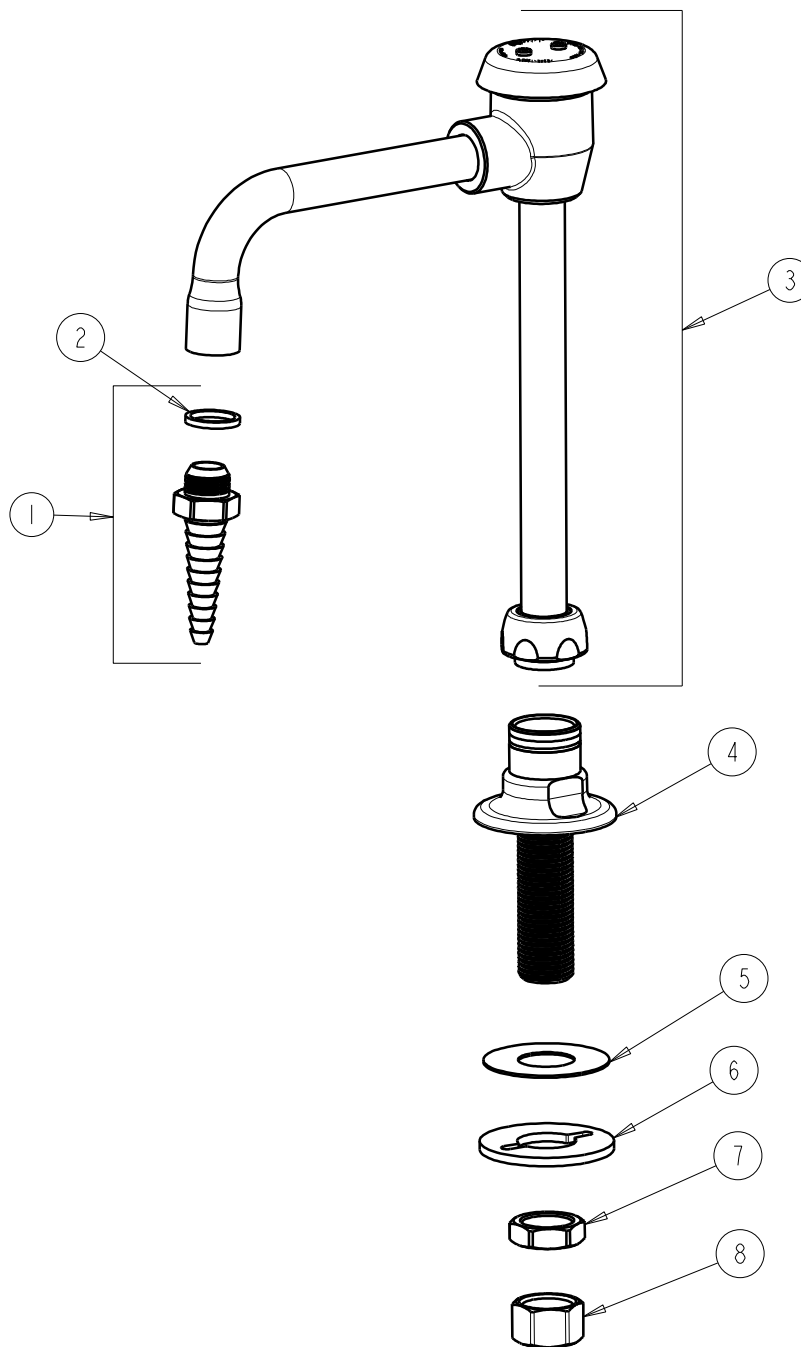

CHICAGO FAUCETS 

a Geberit company

2100 South Clearwater Drive
Des Plaines, IL 60018
Phone: 847-803-5000
Fax: 847-803-5454
www.chicagofaucets.com

REPAIR PARTS

BY: SID DATE: 03-17-09

CHK:  REV:

FITTING NO.

626-GN2BVBE7CP

SUBMITTED MODEL NO.

ITEM NO.

FOR TECHNICAL ASSISTANCE
1-800-TEC-TRUE (1-800-832-8783)

ITEM	PART NO.	DESCRIPTION
1	E7JKCP	SERRATED HOSE NOZZLE
2	229-003JKNF	WASHER
3	GN2BVBE7JKCP	VACUUM BREAKER SWING SPOUT
4	—	SPOUT BASE ASSEMBLY
5	52-007JKNF	WASHER, RUBBER
6	807-112JKNF	WASHER
7	49-004JKRBF	LOCKNUT
8	49-005JKRBF	COUPLING NUT