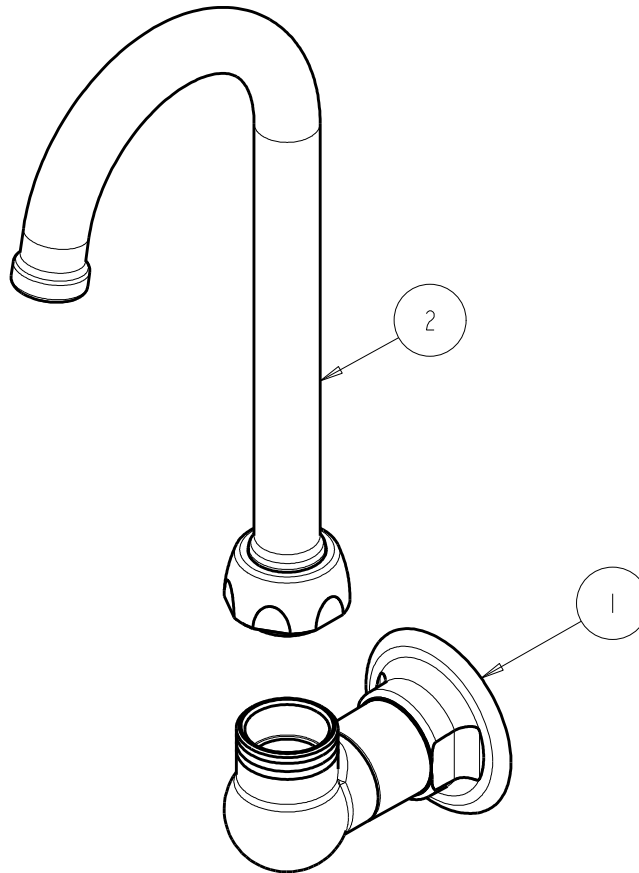

REPAIR PARTS

BY: JAR DATE: 10-24-11

CHK:  REV:

FITTING NO.

629-ABCP

SUBMITTED MODEL NO.

ITEM NO.

| ITEM | PART NO. | DESCRIPTION |
|------|---------------|----------------------------|
| 1 | 629-LESSSPTCP | SINGLE WATER INLET FITTING |
| 2 | GN1JKABCP | SPOUT |