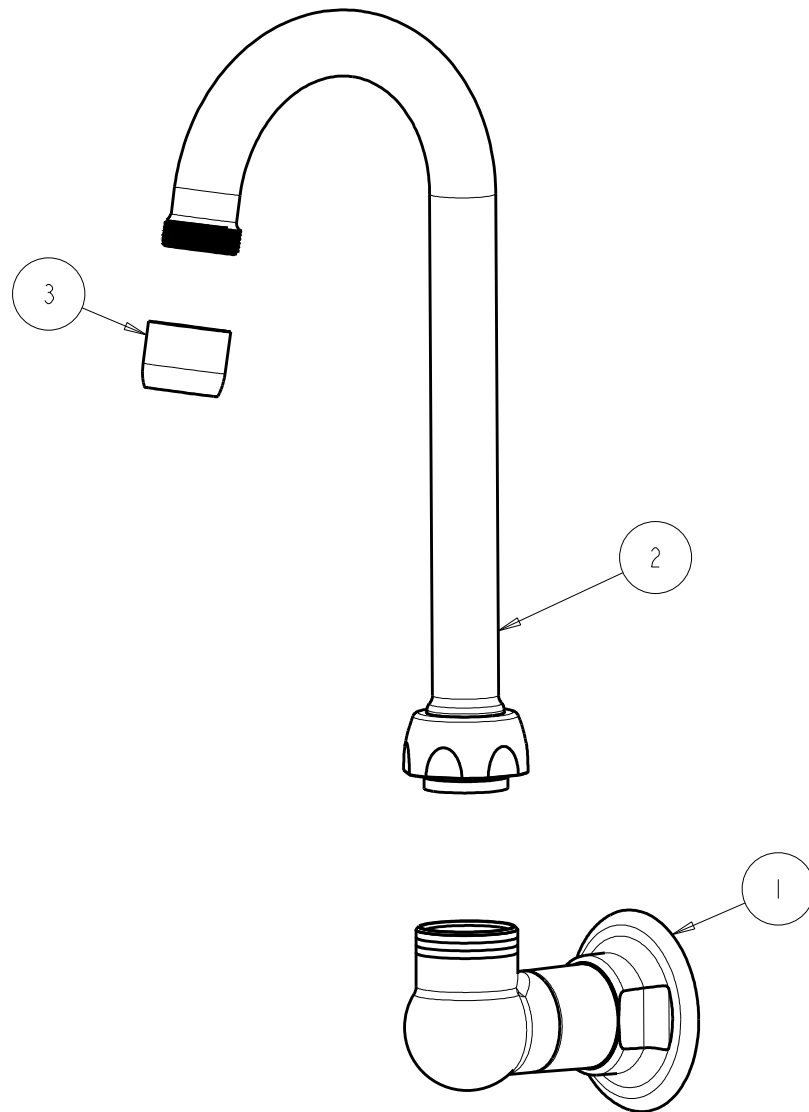

CHICAGO FAUCETS
a Geberit company

2100 South Clearwater Drive
Des Plaines, IL 60018
Phone: 847-803-5000
Fax: 847-803-5454
www.chicagofaucets.com

REPAIR PARTS

FITTING NO.

629-E35ABCP

SUBMITTED MODEL NO.

ITEM NO.

BY: JAR DATE: 09-20-11

CHK: *JR* REV:

FOR TECHNICAL ASSISTANCE
1-800-TEC-TRUE (1-800-832-8783)

ITEM	PART NO.	DESCRIPTION
1	629-LESSSPTCP	SINGLE WATER INLET FITTING
2	GN1AJKABCP	FOR PARTS SEE GN1AJKABCP
3	E35JKCP	SOFTFLO AERATOR 1.5 GPM