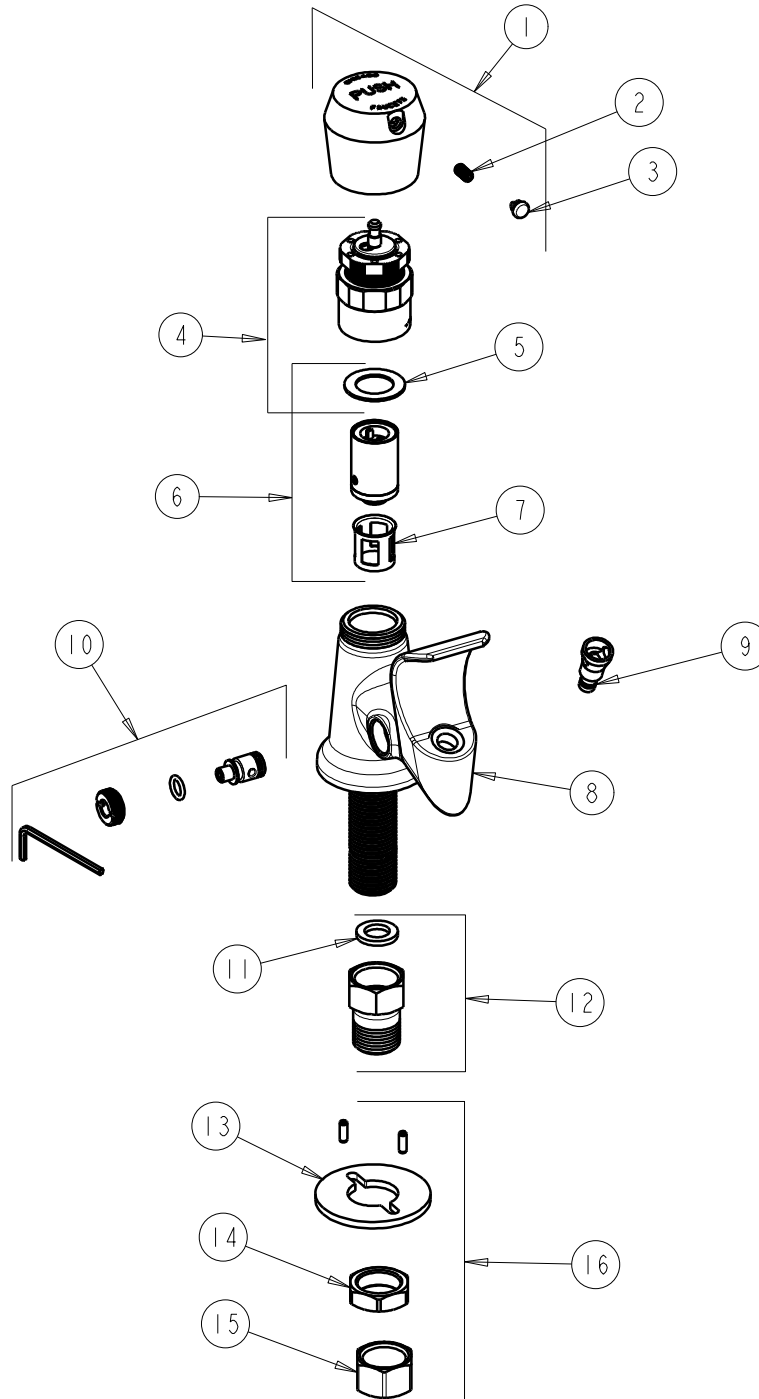

CHICAGO FAUCETS
a Geberit company

2100 South Clearwater Drive
Des Plaines, IL 60018
Phone: 847-803-5000
Fax: 847-803-5454
www.chicagofaucets.com

REPAIR PARTS

FITTING NO.

748-665ABCP

SUBMITTED MODEL NO.

ITEM NO.

BY: SID DATE: 10-31-08

CHK: *[Signature]* REV: 02-18-09

FOR TECHNICAL ASSISTANCE
1-800-TEC-TRUE (1-800-832-8783)

ITEM	PART NO.	DESCRIPTION	ITEM	PART NO.	DESCRIPTION
1	665-PSHJKCP	HANDLE, PUSH CAP	9	AB653-008JKCP	NOZZLE
2	665-116JKNF	SET SCREW	10	AB748-012KJKNF	FLOW CONTROL, KIT
3	665-309KJKNF	BUTTONS, HOT AND COLD	11	1001-002JKNF	GASKET
4	665-190KJKNF	ACTUATOR ASSEMBLY	12	AB722-013KJKRBF	ADAPTER, FLOW CONTROL
5	665-011JKNF	WASHER, SEALING	13	807-112JKNF	WASHER
6	672-XJKNF	MVP CARTRIDGE	14	49-004JKRBF	LOCKNUT
7	667-402JKNF	MVP FILTER	15	49-005JKRBF	COUPLING NUT
8	—	BODY (NOT SOLD SEPARATELY)	16	748-013KJKNF	MOUNTING KIT