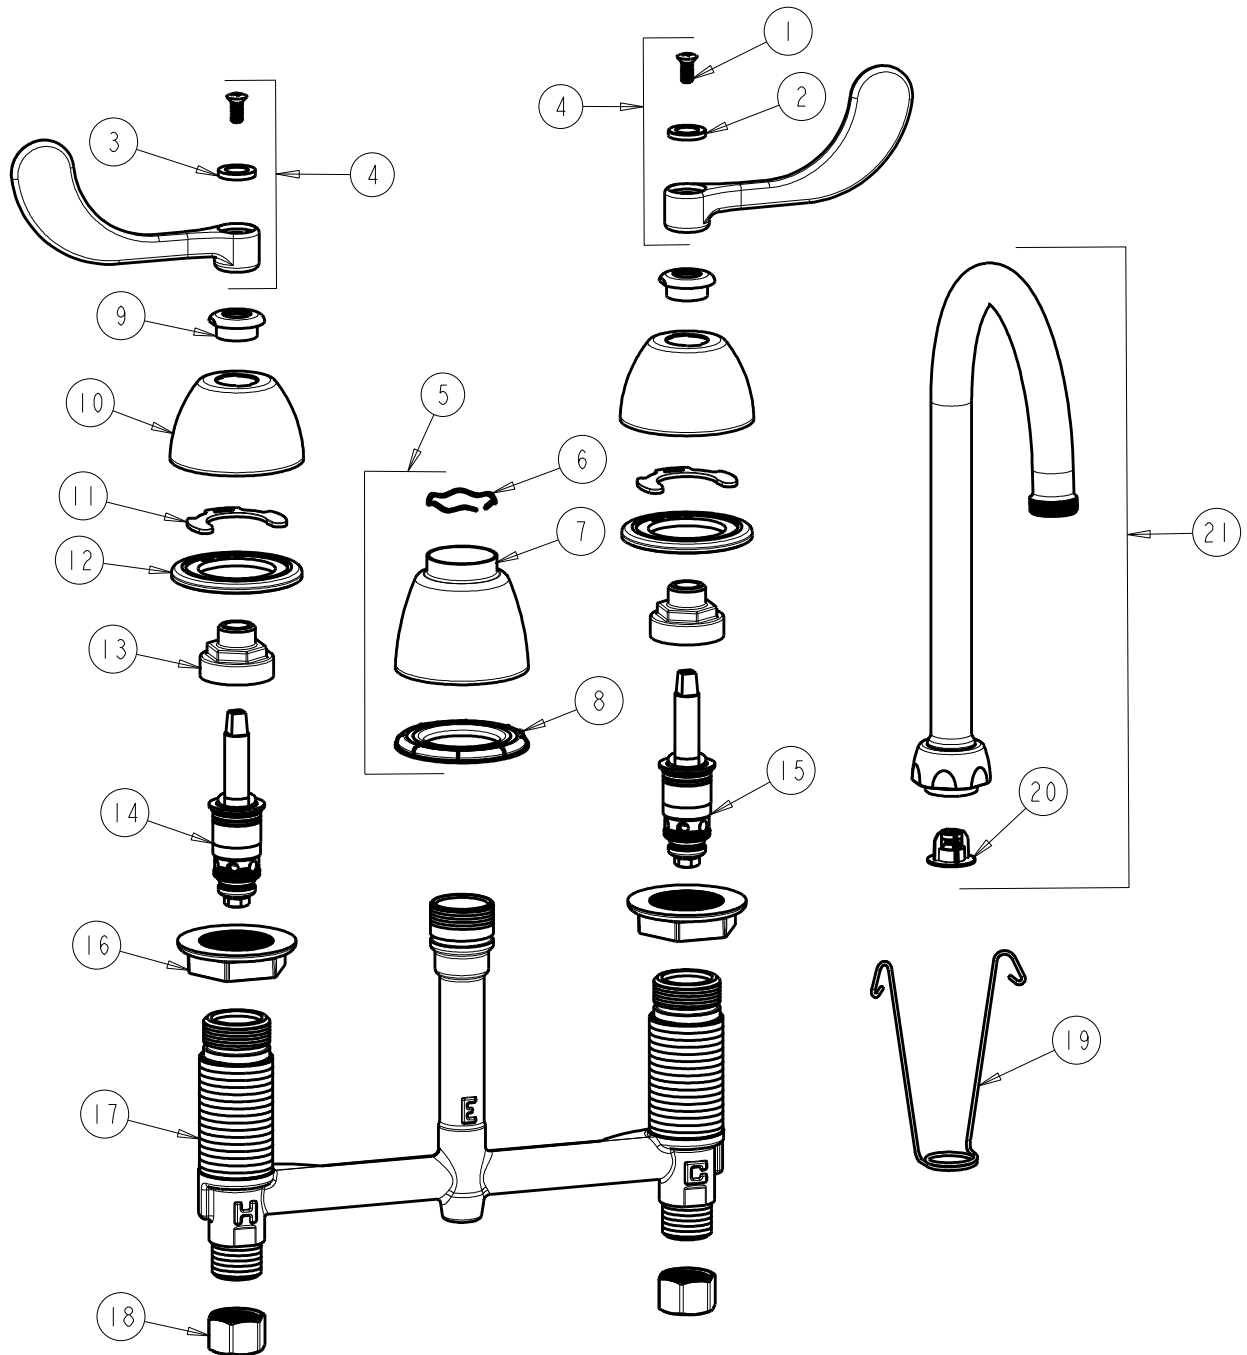

CHICAGO FAUCETS
a Geberit company

2100 South Clearwater Drive
Des Plaines, IL 60018
Phone: 847-803-5000
Fax: 847-803-5454
www.chicagofaucets.com

REPAIR PARTS

FITTING NO.

786-GN2AFCABCP

SUBMITTED MODEL NO.

BY: SID DATE: 01-29-10

CHK: REV: 04-30-12

ITEM NO.

FOR TECHNICAL ASSISTANCE
1-800-TEC-TRUE (1-800-832-8783)

| ITEM | PART NO. | DESCRIPTION | ITEM | PART NO. | DESCRIPTION |
|------|--------------|------------------------------|------|----------------|----------------------|
| 1 | 420-010JKRCF | SCREW, 10-32 UNC PH 1/2 | 12 | 888-026JKNF | WASHER, SEALING |
| 2 | 633-123JKNF | INDEX BUTTON (BLUE) | 13 | 274-014JKRBF | NUT, CAP |
| 3 | 633-023JKNF | INDEX BUTTON (RED) | 14 | 377-XTLHJKABNF | LH QUATURN CARTRIDGE |
| 4 | 317-PRJKCP | HANDLE, 4" WRISTBLADE (PAIR) | 15 | 377-XTRHJKABNF | RH QUATURN CARTRIDGE |
| 5 | 785-400JKCP | SPOUT ESCUTCHEON KIT | 16 | 250-004JKNF | LOCKNUT |
| 6 | 50-038JKNF | WAVE WASHER | 17 | --- | BODY, VALVE |
| 7 | 785-400JKCP | ESCUTCHEON, SPOUT BASE | 18 | 49-005JKRBF | COUPLING NUT |
| 8 | 888-027JKNF | SPOUT ESCUTCHEON WASHER | 19 | 200-008JKNF | HANGER |
| 9 | 422-113JKCP | ESCUTCHEON NUT | 20 | 50-043KJKNF | FLOW CONTROL 1.5 GPM |
| 10 | 250-082JKCP | ESCUTCHEON | 21 | GN2AFCJKCP | GN SPOUT-A TYPE END |
| 11 | 200-009JKNF | CLIP, RETAIN | | | |