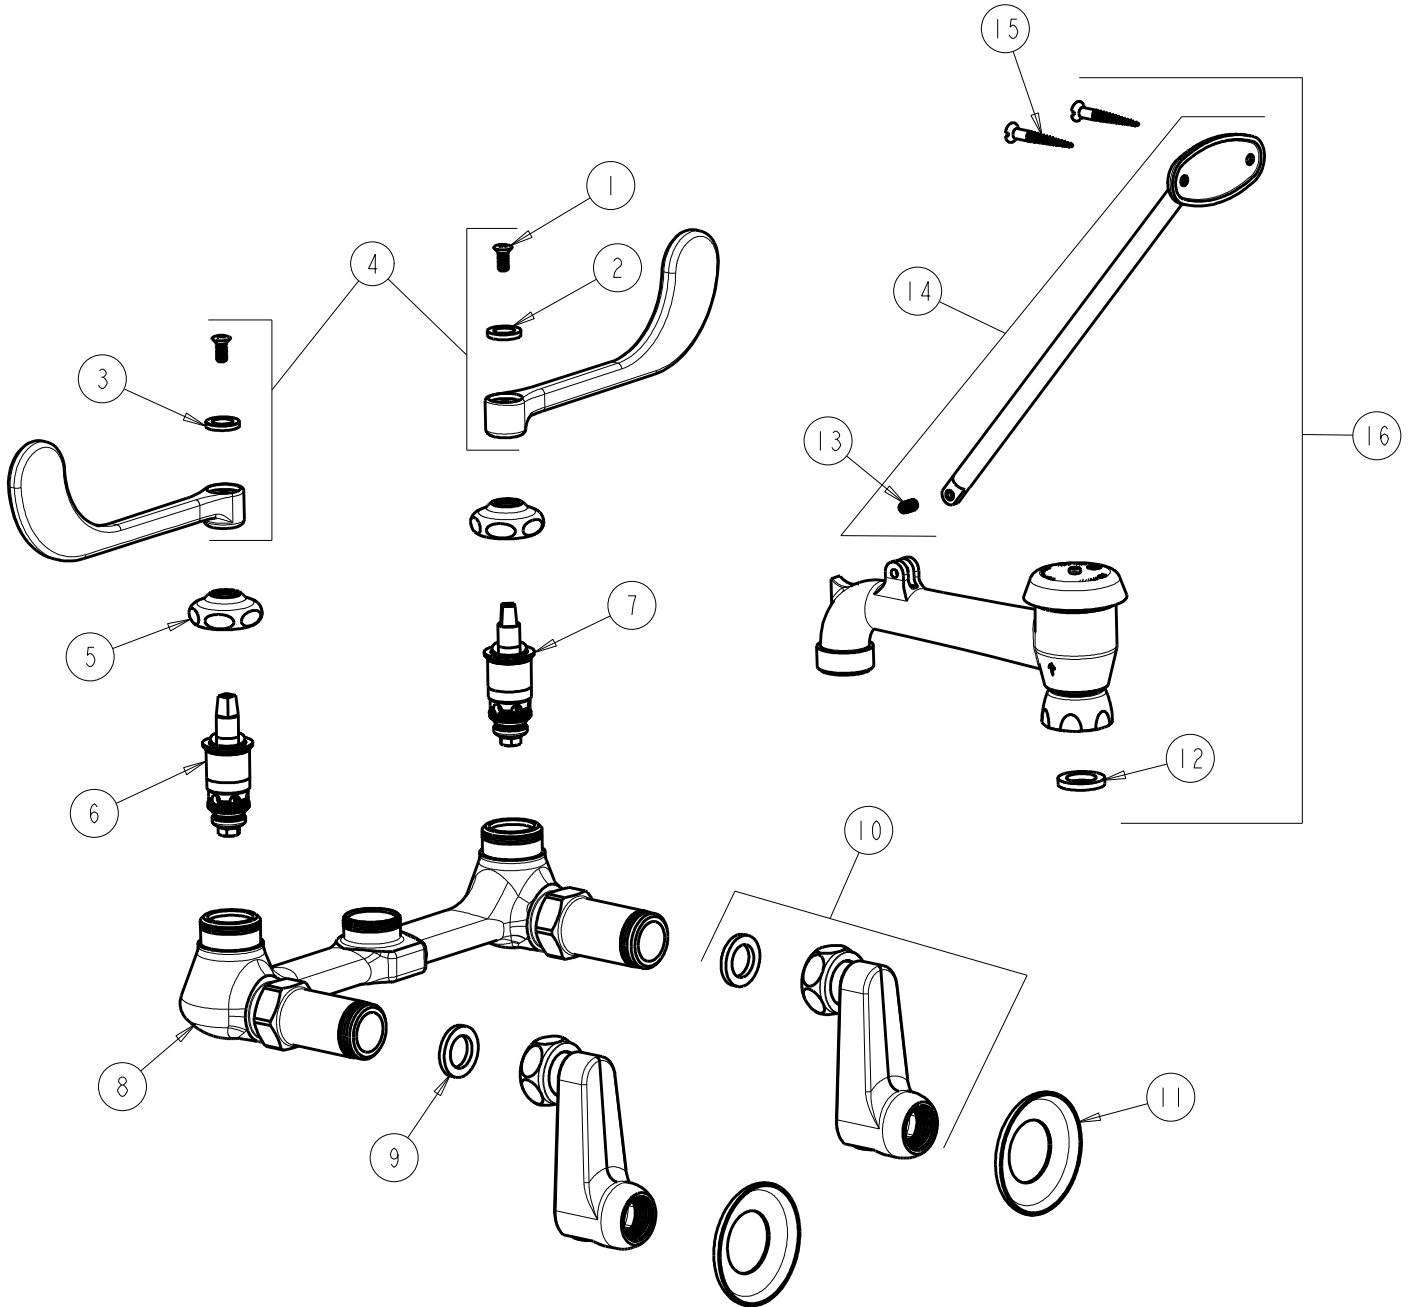

BY: SID DATE: 11-03-11

CHK: *[Signature]* REV:

FITTING NO.

814-897-7KCP

SUBMITTED MODEL NO.

ITEM NO.

ITEM	PART NO.	DESCRIPTION	ITEM	PART NO.	DESCRIPTION
1	420-010JKRCF	SCREW, 10-32 UNC PH 1/2	10	RJKABCP	SUPPLY ARM WITH BUILT-IN SHUT-OFF
2	633-023JKNF	INDEX BUTTON (RED)	11	1-055JKCP	FLANGE
3	633-123JKNF	INDEX BUTTON (BLUE)	12	340-004JKNF	CELCON WASHER
4	319-PRJKCP	WRISTBLADE HANDLE (PAIR)	13	665-116JKNF	SET SCREW
5	1-214JKCP	CAP	14	897-013KJKCP	BRACE ROD ASSEMBLY
6	1-099XTJKNF	QUATURN CARTRIDGE (RH)	15	173-006JKCP	FLAT HEAD WOOD SCREW (1)
7	1-100XTJKNF	QUATURN UNIT (LH)	16	897-SJKCP	VB SPOUT B TYPE END
8	—	VALVE BODY (NOT SOLD SEPARATELY)			
9	1-011JKNF	WASHER, .97 X .62 X .12			