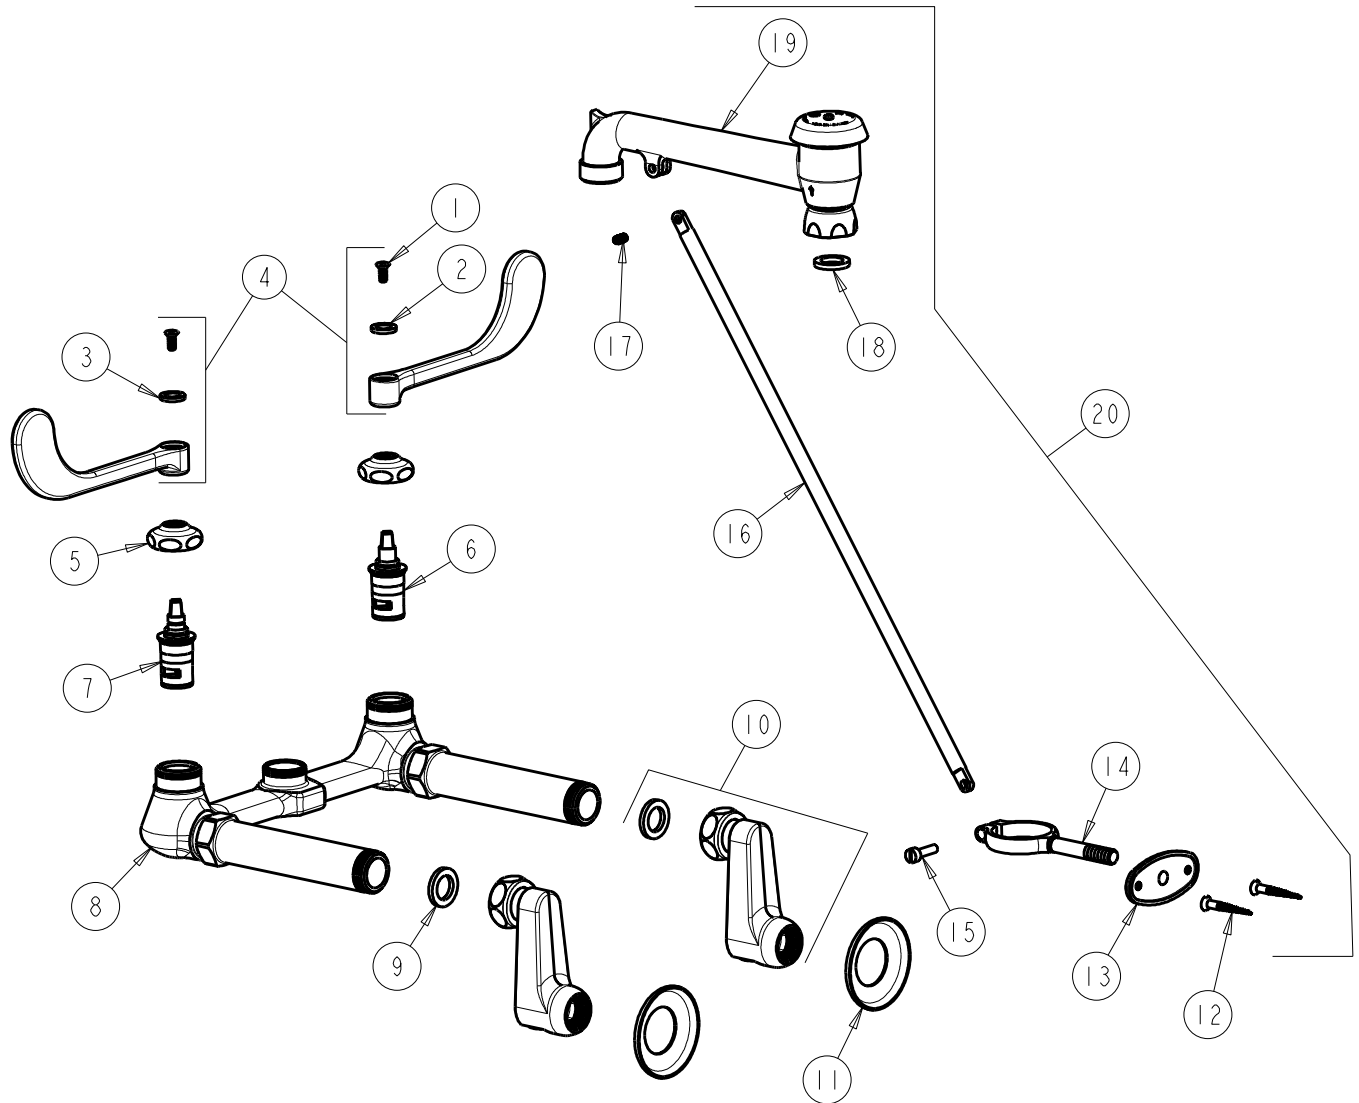

CHICAGO FAUCETS
a Geberit company

2100 South Clearwater Drive
Des Plaines, IL 60018
Phone: 847-803-5000
Fax: 847-803-5454
www.chicagofaucets.com

REPAIR PARTS

BY: JAR DATE: 11-08-02
CHK: *[Signature]* REV: 11-03-11

FITTING NO.

815-VBXCPC

SUBMITTED MODEL NO.

ITEM NO.

FOR TECHNICAL ASSISTANCE
1-800-TEC-TRUE (1-800-832-8783)

ITEM	PART NO.	DESCRIPTION	ITEM	PART NO.	DESCRIPTION
1	420-010JKRCF	SCREW, 10-32 UNC PH 1/2	12	173-006JKCP	FLAT HEAD WOOD SCREW
2	633-023JKNF	INDEX BUTTON (RED)	13	173-109JKCP	FLANGE
3	633-123JKNF	INDEX BUTTON (BLUE)	14	173-010JKCP	PIPE SUPPORT
4	319-PRJKCP	WRISTBLADE HANDLE (PAIR)	15	173-012JKCP	SCREW
5	1-214JKCP	CAP	16	897-019JKCP	BRACE ROD, 16-1/2"
6	1-100XKJKNF	LH CERAMIC CARTRIDGE	17	665-116JKNF	SET SCREW
7	1-099XKJKNF	RH CERAMIC CARTRIDGE	18	340-004JKNF	CELCON WASHER
8	---	VALVE BODY (NOT SOLD SEPARATELY)	19	---	SPOUT (NOT SOLD SEPARATELY)
9	1-011JKNF	WASHER, .97 X .62 X .12	20	815-SVBJKCP	CAST SPOUT ASSEMBLY
10	RJKABCP	SUPPLY ARM WITH BUILT-IN SHUT-OFF			
11	1-055JKCP	FLANGE			