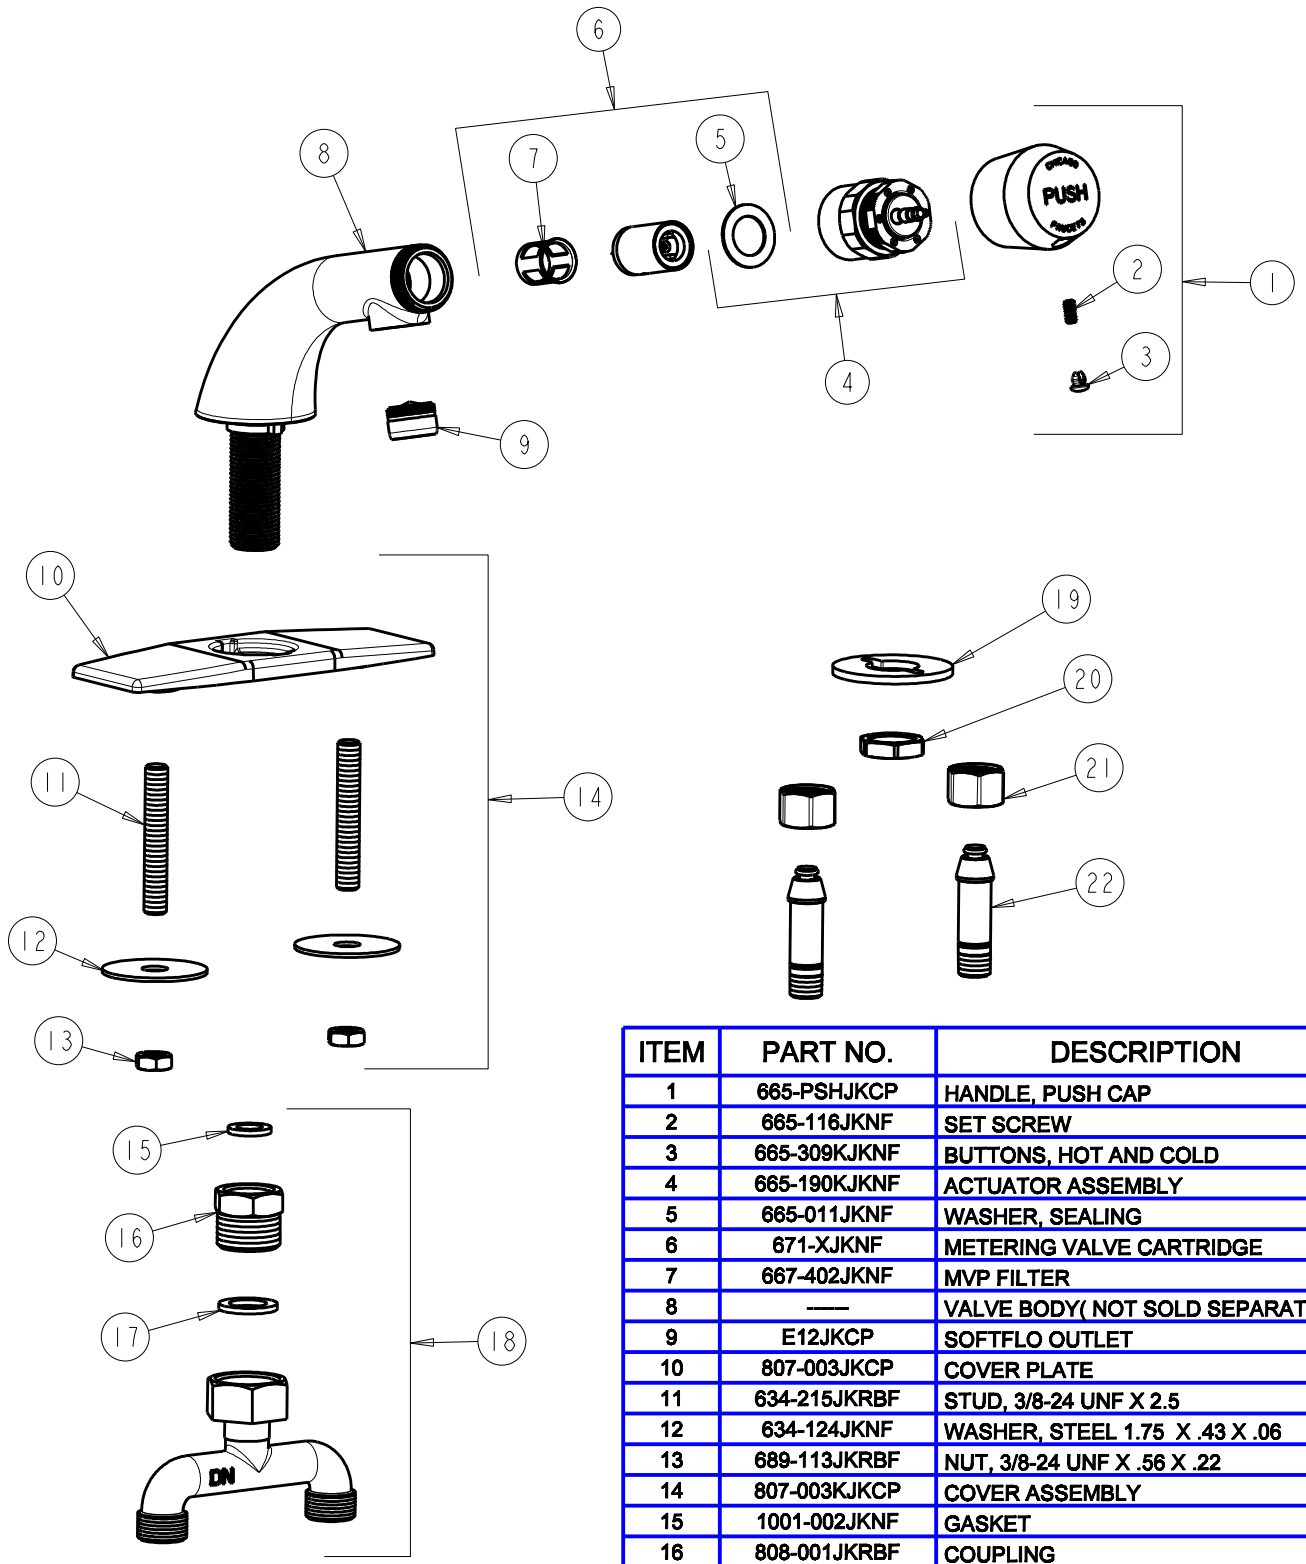

**CHICAGO FAUCETS**  
a Geberit company

2100 South Clearwater Drive  
Des Plaines, IL 60018  
Phone: 847-803-5000  
Fax: 847-803-5454  
www.chicagofaucets.com

**REPAIR PARTS**

FITTING NO.

**844-E12-665PSHABCP**

SUBMITTED MODEL NO.

ITEM NO.

BY: SID DATE: 6-26-12

CHK: *[Signature]* REV:

**FOR TECHNICAL ASSISTANCE**  
1-800-TEC-TRUE (1-800-832-8783)

| ITEM | PART NO.       | DESCRIPTION                      |
|------|----------------|----------------------------------|
| 1    | 665-PSHJKCP    | HANDLE, PUSH CAP                 |
| 2    | 665-116JKNF    | SET SCREW                        |
| 3    | 665-309JKKNF   | BUTTONS, HOT AND COLD            |
| 4    | 665-190JKKNF   | ACTUATOR ASSEMBLY                |
| 5    | 665-011JKNF    | WASHER, SEALING                  |
| 6    | 671-XJKNF      | METERING VALVE CARTRIDGE         |
| 7    | 667-402JKNF    | MVP FILTER                       |
| 8    | —              | VALVE BODY( NOT SOLD SEPARATELY) |
| 9    | E12JKCP        | SOFTFLO OUTLET                   |
| 10   | 807-003JKCP    | COVER PLATE                      |
| 11   | 634-215JKRBF   | STUD, 3/8-24 UNF X 2.5           |
| 12   | 634-124JKNF    | WASHER, STEEL 1.75 X .43 X .06   |
| 13   | 689-113JKRBF   | NUT, 3/8-24 UNF X .56 X .22      |
| 14   | 807-003JKCP    | COVER ASSEMBLY                   |
| 15   | 1001-002JKNF   | GASKET                           |
| 16   | 808-001JKRBF   | COUPLING                         |
| 17   | 1-143JKNF      | SEAT WASHER                      |
| 18   | 1-143KJKRBF    | CONNECTION ASSEMBLY              |
| 19   | 807-112JKNF    | WASHER                           |
| 20   | 49-004JKRBF    | LOCKNUT                          |
| 21   | 49-005JKRBF    | COUPLING NUT                     |
| 22   | 58-018KJKABRBF | TAILPIECE                        |