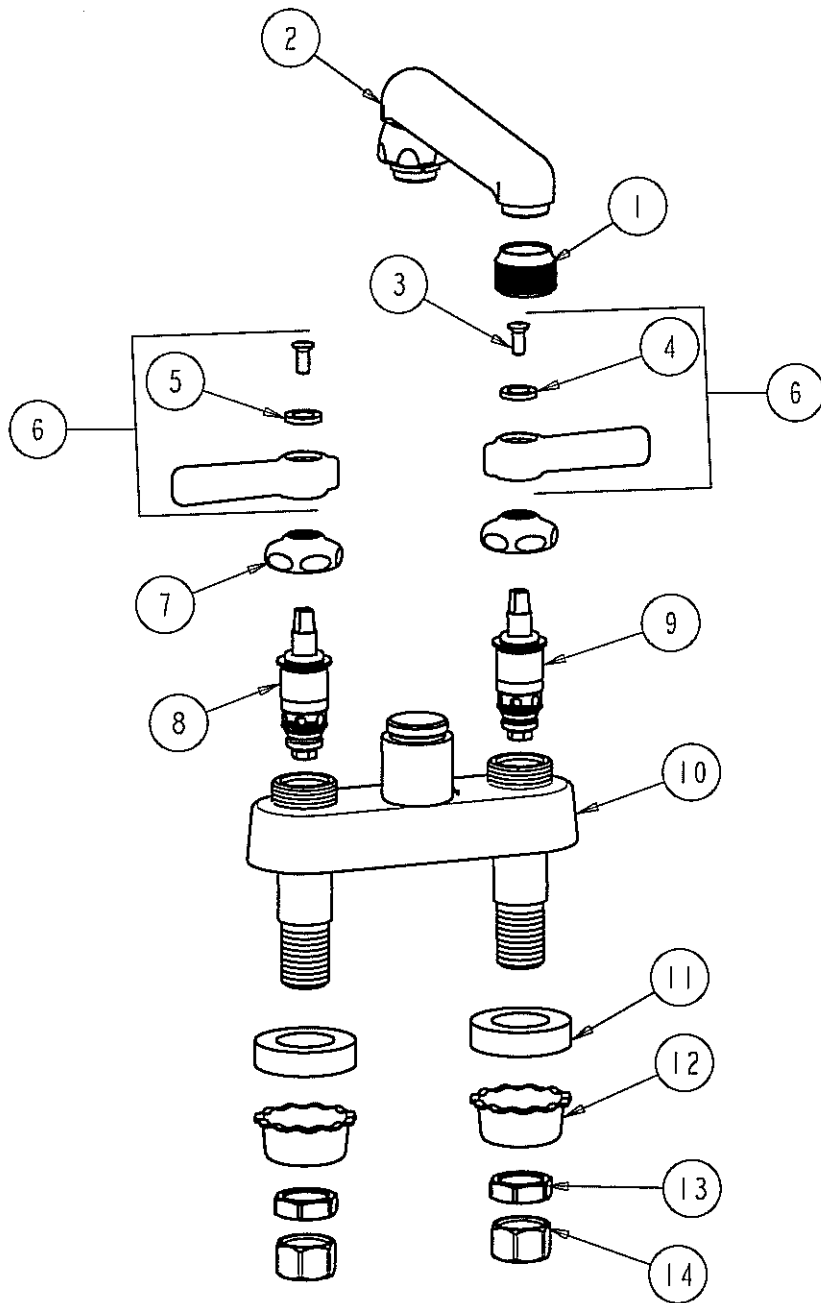

PARTS LIST

BY: SID
CHK'D: *AS*

CHICAGO FAUCETS
Last As Long As The Building

FINISH: AS SPECIFIED
DATE: 11-11-02

891-E2

ITEM NO.	PART NO.	DESCRIPTION	ITEM NO.	PART NO.	DESCRIPTION
1	E2	HOSE END OUTLET	8	1-100XT	QUATURN UNIT (LH)
2	S6E2	FOR PARTS SEE S6E2	9	1-099XT	QUATURN UNIT (RH)
3	420-010	SCREW	10	-----	VALVE BODY (NOT SOLD SEPARATELY)
4	633-123	INDEX BUTTON (BLUE)	11	555-313	WASHER
5	633-023	INDEX BUTTON (RED)	12	1797-114	BASIN COCK WASHER
6	369PR	LEVER HANDLE ASSEMBLY	13	49-004	LOCKNUT
7	1-214	CAP	14	49-005	COUPLING NUT