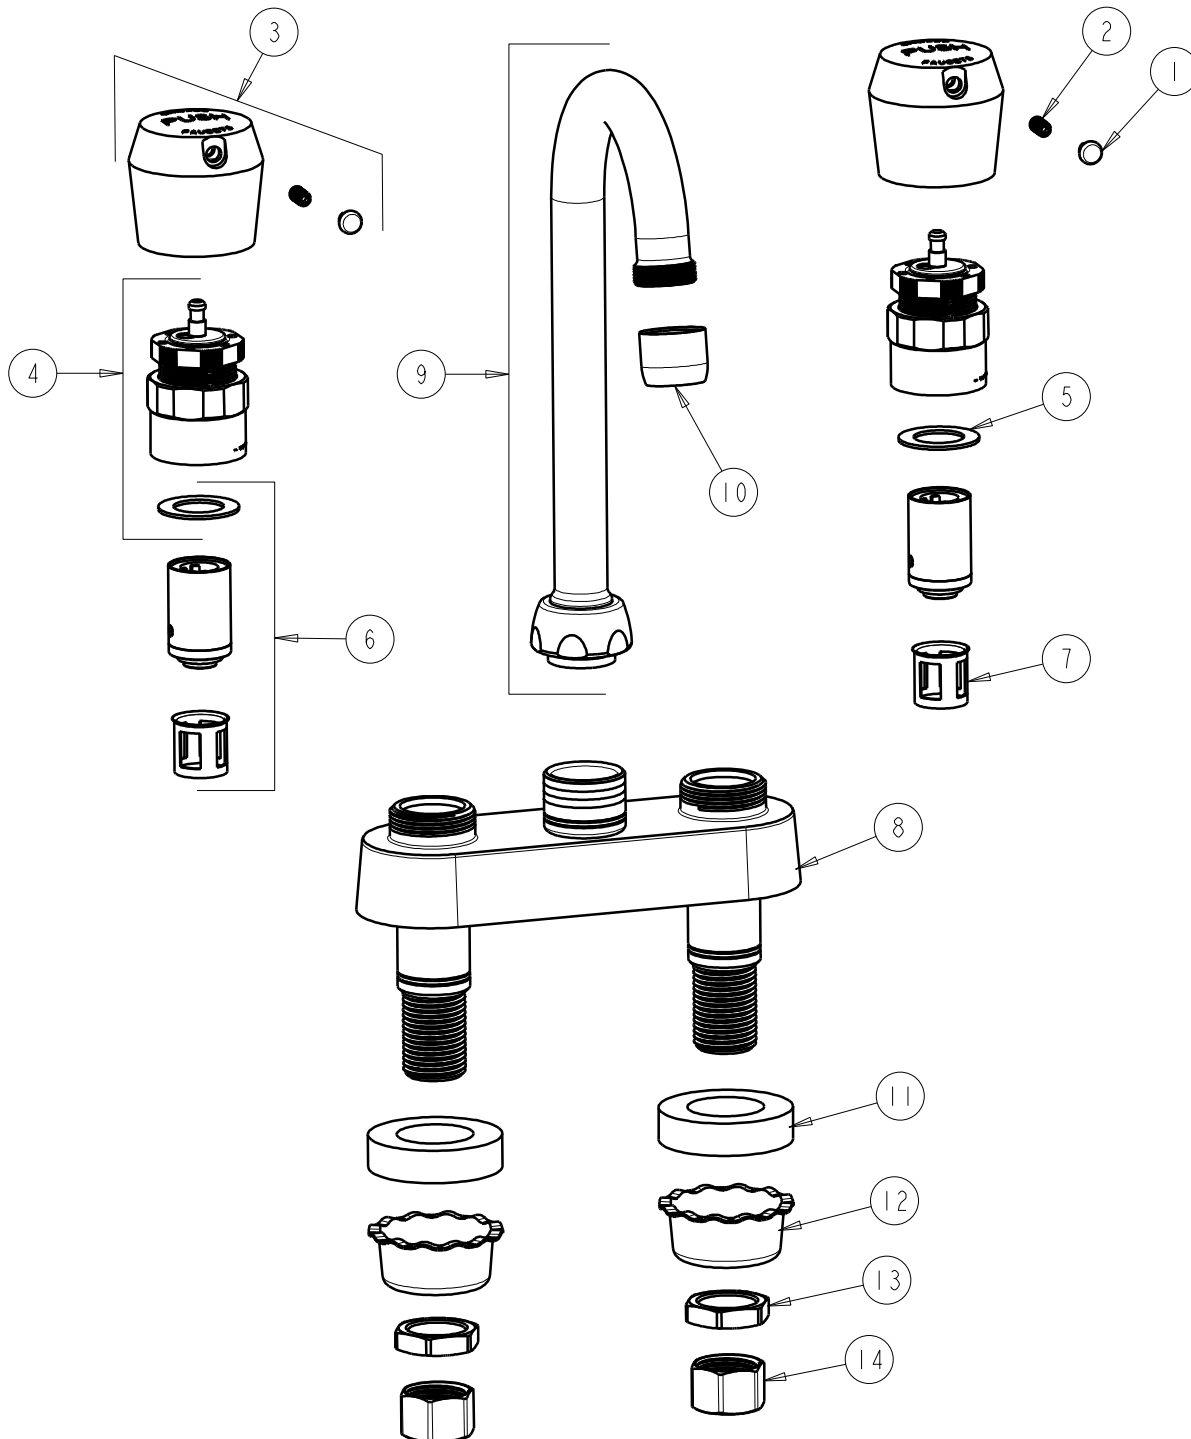

CHICAGO FAUCETS
a Geberit company

2100 South Clearwater Drive
Des Plaines, IL 60018
Phone: 847-803-5000
Fax: 847-803-5454
www.chicagofaucets.com

REPAIR PARTS

FITTING NO.
895-665ABCP
SUBMITTED MODEL NO.

FOR TECHNICAL ASSISTANCE
1-800-TEC-TRUE (1-800-832-8783)

BY: SID DATE: 05-21-09
CHK: *[Signature]* REV:

ITEM NO.

ITEM	PART NO.	DESCRIPTION	ITEM	PART NO.	DESCRIPTION
1	665-309JKNF	BUTTONS, HOT AND COLD	8	---	VALVE BODY (NOT SOLD SEPARATELY)
2	665-116JKNF	SET SCREW	9	GN1AE3JKCP	FOR PARTS SEE GN1AE3JKCP
3	665-PSHJKCP	HANDLE, PUSH CAP	10	E3JKCP	SOFTFLO AERATOR OUTLET
4	665-190KJKNF	ACTUATOR ASSEMBLY	11	555-313JKNF	WASHER
5	665-011JKNF	WASHER, SEALING	12	1797-114JKNF	BASIN COCK WASHER
6	671-XJKNF	METERING VALVE CARTRIDGE	13	49-004JKRBF	LOCKNUT
7	667-402JKNF	MVP FILTER	14	49-005JKRBF	COUPLING NUT