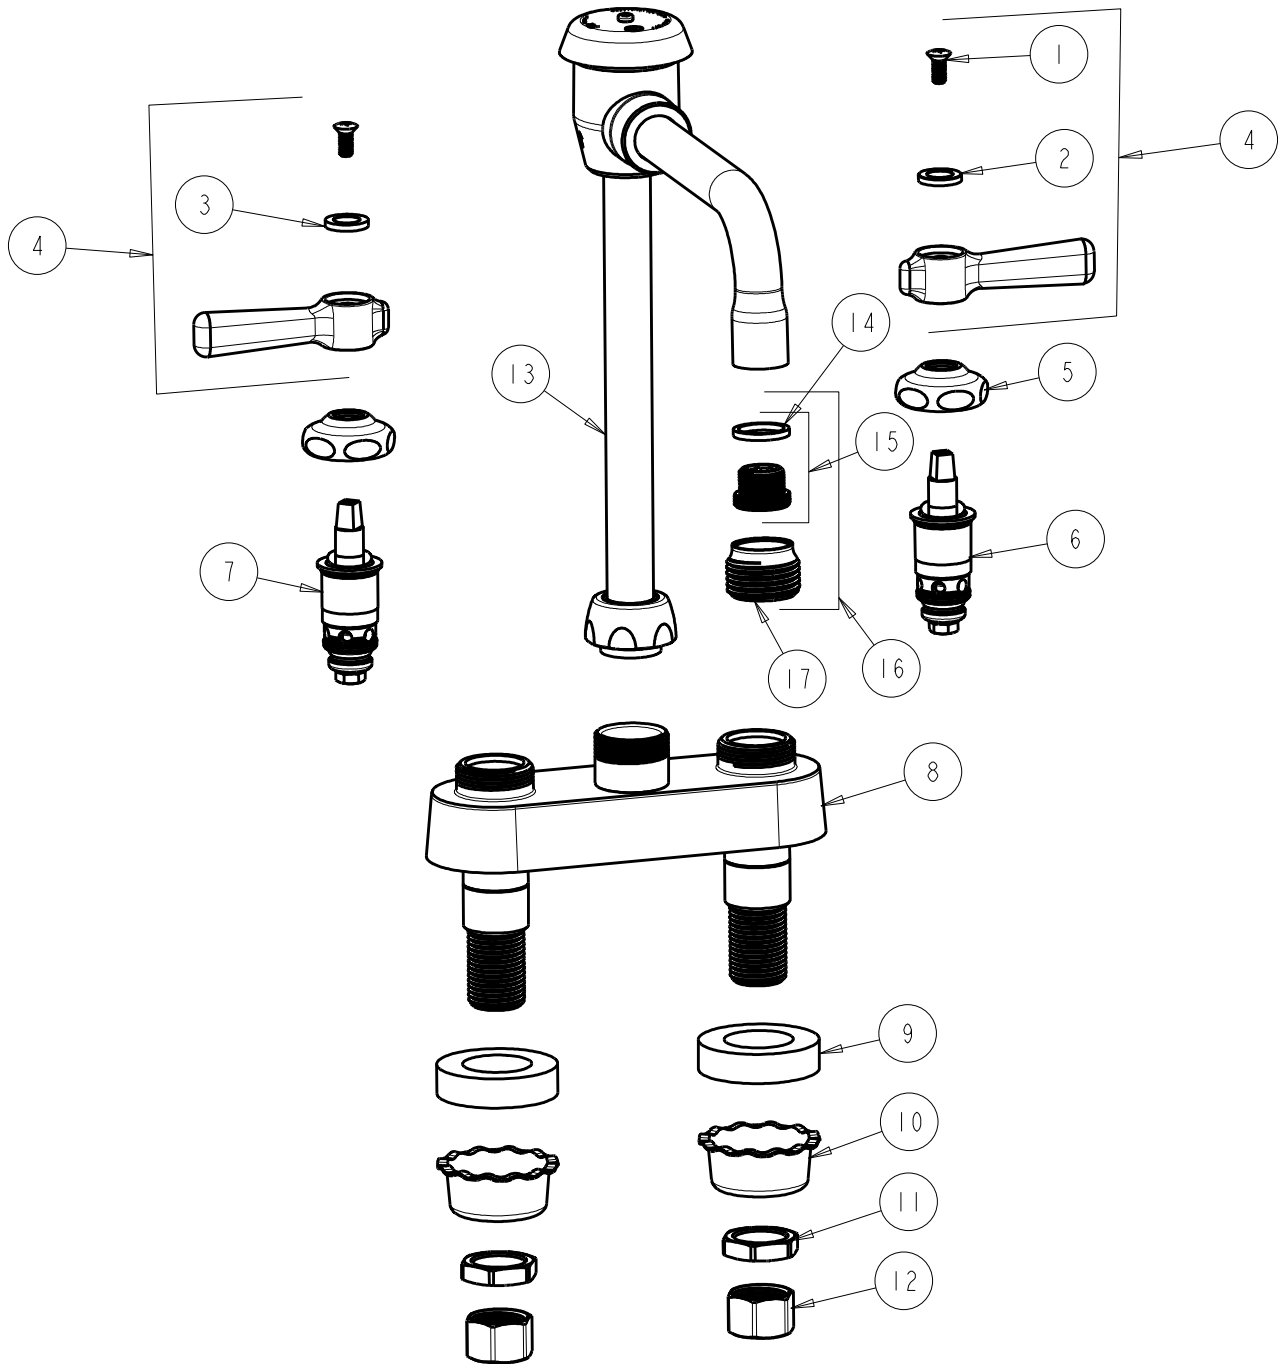

BY: SID DATE: 12-05-11

CHK: *[Signature]* REV:

FITTING NO.

895-GN2BVBE2-2CP

SUBMITTED MODEL NO.

ITEM NO.

ITEM	PART NO.	DESCRIPTION	ITEM	PART NO.	DESCRIPTION
1	420-010JKRCF	SCREW, 10-32 UNC PH 1/2	10	1797-114JKNF	BASIN COCK WASHER
2	633-123JKNF	INDEX BUTTON (BLUE)	11	49-004JKRBF	LOCKNUT
3	633-023JKNF	INDEX BUTTON (RED)	12	49-005JKRBF	COUPLING NUT
4	369-PRJKCP	LEVER HANDLE ASSEMBLY (PAIR)	13	GN2BVBJKCP	VACUUM BREAKER SWING SPOUT
5	1-214JKCP	CAP	14	229-003JKNF	WASHER
6	1-099XTJKNF	QUATURN CARTRIDGE (RH)	15	K2JKRCF	ADAPTER w/WASHER
7	1-100XTJKNF	QUATURN CARTRIDGE (LH)	16	E2-2JKRCF	OUTLET WITH ADAPTER
8	—	VALVE BODY (NOT SOLD SEPARATELY)	17	E2JKRCF	3/4 MALE HOSE THREAD OUTLET
9	555-313JKNF	WASHER			