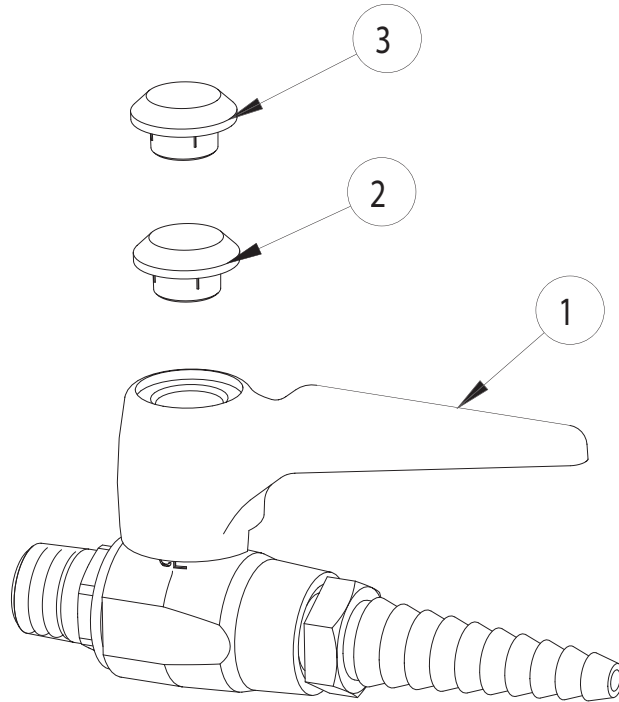

# PARTS LIST

BY: JAR  
CHK'D:

FINISH:  
DATE:

CHROME  
2-21-02

909-CAG

ITEM NO.	PART NO.	DESCRIPTION
1	-----	VALVE ASSEMBLY W/ CHECK
2	216-278	'AIR' INDEX BUTTON
3	216-328	'GAS' INDEX BUTTON