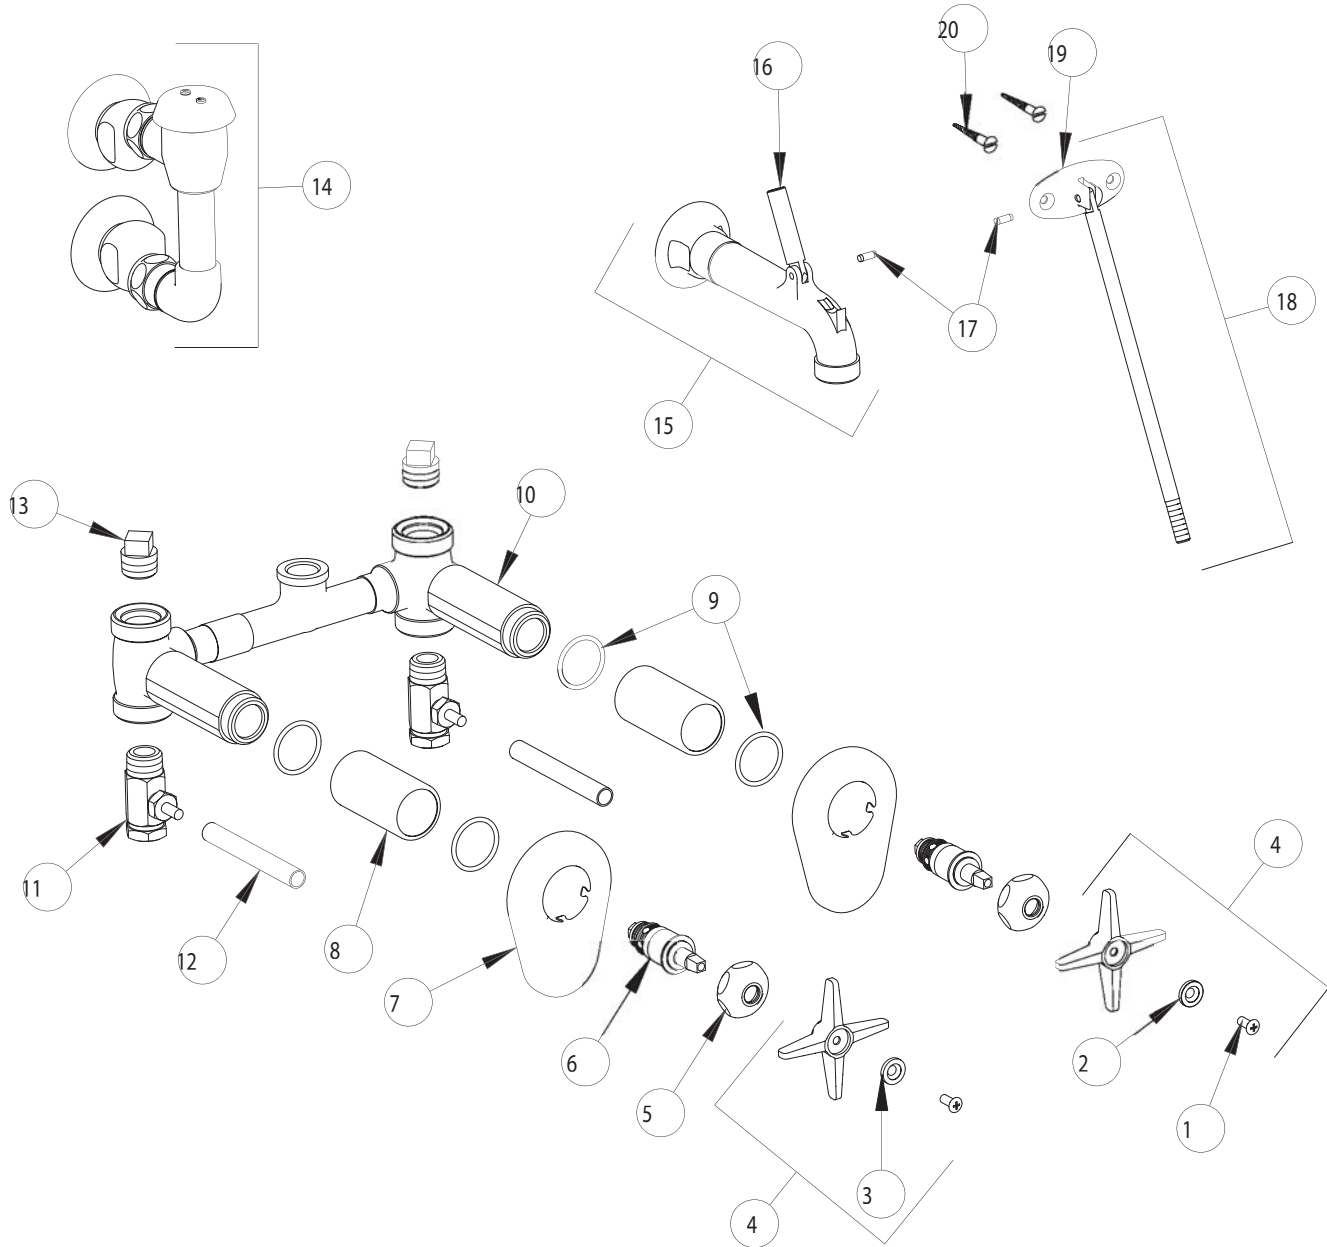

# PARTS LIST

BY: JAR  
CHK'D:

FINISH:  
DATE:

AS SPECIFIED  
10-30-01

911-IS

ITEM NO.	PART NO.	DESCRIPTION	ITEM NO.	PART NO.	DESCRIPTION
1	420-010	SCREW	11	769-013K	INTEGRAL STOP VALVE
2	633-123	INDEX BUTTON (BLUE)	12	769-005	INTEGRAL STOP SLEEVE
3	633-023	INDEX BUTTON (RED)	13	234-032	1/2 NPT PLUG
4	633-PR	4-ARM CROSS HANDLE ASSEMBLY	14	892-G	FOR PARTS SEE 892-G
5	1-214	CAP	15	782-001K	SPOUT ASSEMBLY
6	217XTLH	SLO-COMPRESSION UNIT (LH)	16	173-026	SLEEVE
7	769-201	WALL FLANGE	17	50-007	PIN
8	5235-106	SLEEVE	18	173-003K	ROD ASSEMBLY
9	5235-107	O-RING	19	173-105	WALL BRACKET
10	-----	VALVE BODY (NOT SOLD SEPARATELY)	20	173-006	FLAT HEAD WOOD SCREW