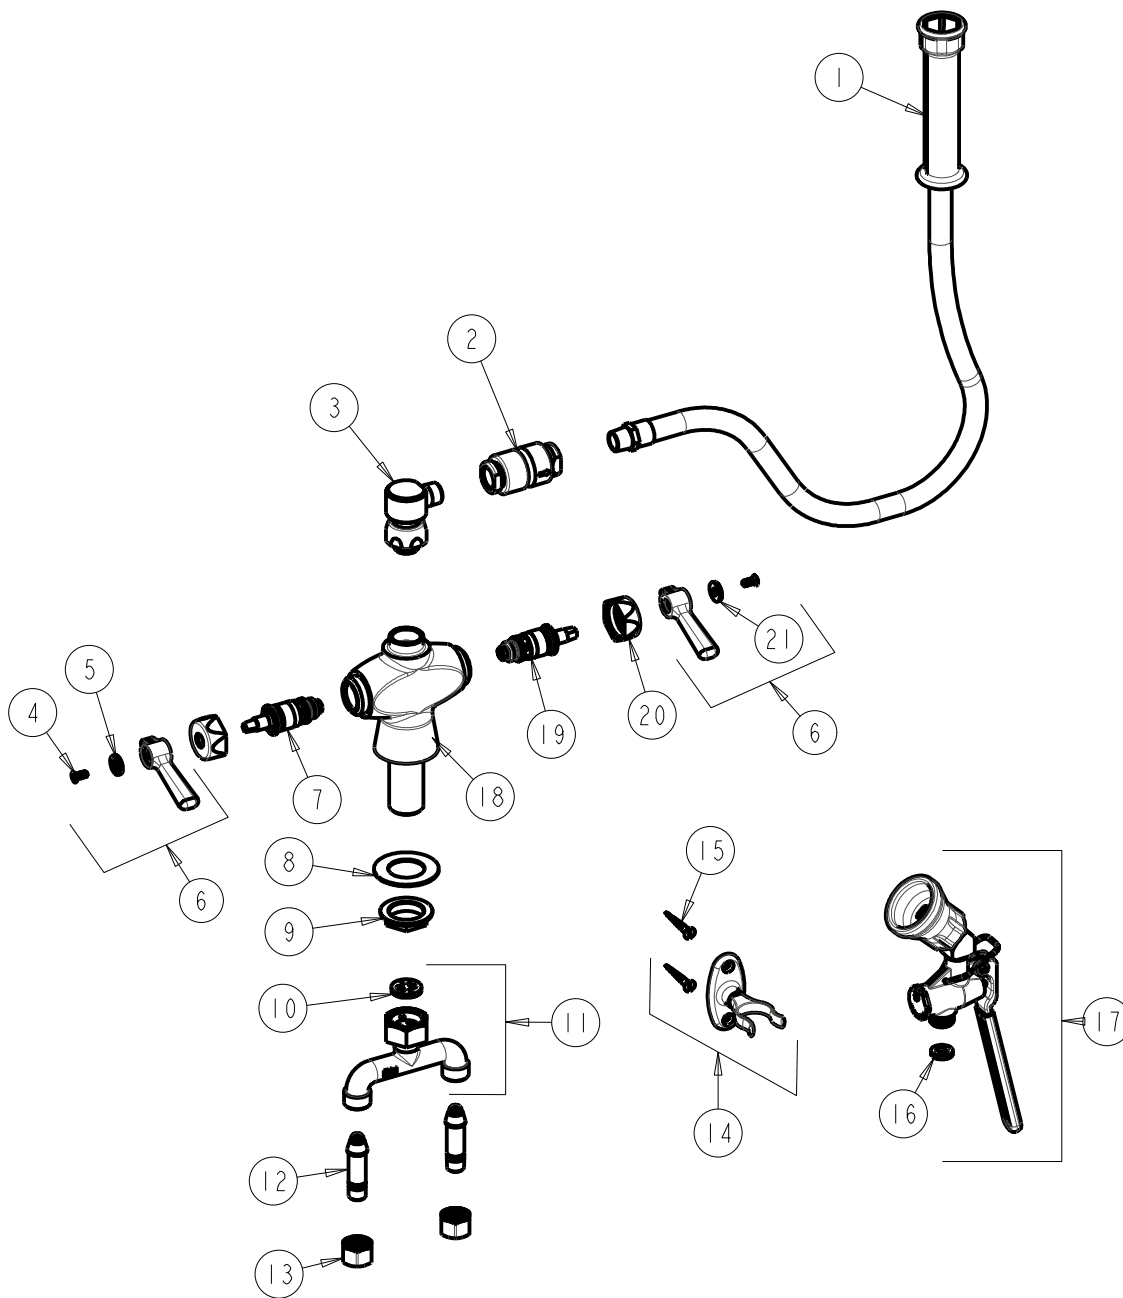

CHICAGO FAUCETS
a Geberit company

2100 South Clearwater Drive
Des Plaines, IL 60018
Phone: 847-803-5000
Fax: 847-803-5454
www.chicagofaucets.com

REPAIR PARTS

FITTING NO.

919-VBHS90ABGABCP

SUBMITTED MODEL NO.

ITEM NO.

BY: JAR DATE: 01-25-13

CHK: *JAR* REV:

FOR TECHNICAL ASSISTANCE
1-800-TEC-TRUE (1-800-832-8783)

ITEM	PART NO.	DESCRIPTION	ITEM	PART NO.	DESCRIPTION
1	83-44ABNF	HOSE & HANDLE 44"	12	58-018KJKABRBF	TAIL PIECE ASSEMBLY
2	SP3524KJKABCP	BACK-FLO PREVENTER	13	49-005JKRBF	COUPLING NUT
3	686-118KJKABCP	ELBOW, SWING ASSEMBLY	14	853-CP	WALL HOOK ASSEMBLY
4	420-010JKRCF	SCREW, 10-32 UNC PH 1/2	15	173-006JKCP	FLAT HEAD WOOD SCREW
5	633-023JKNF	INDEX BUTTON (RED)	16	919-243JKNF	GASKET, .685 X .375 X .125
6	369-PRJKCP	LEVER HANDLE ASSEMBLY (PAIR)	17	90-ANGABCP	PRE-RINSE ANGLE VALVE LOW FLOW
7	1-100XTJKABNF	QUATURN CARTRIDGE (LH)	18	-----	VALVE BODY (NOT SOLD SEPARATELY)
8	50-014JKNF	STEEL WASHER	19	1-099XTJKABNF	QUATURN CARTRIDGE (RH)
9	50-003JKRBF	LOCKNUT	20	444-005JKCP	CAP
10	50-008JKNF	RUBBER WASHER	21	633-123JKNF	INDEX BUTTON (BLUE)
11	50-010JKRBF	TEE CONNECTION ASSEMBLY			