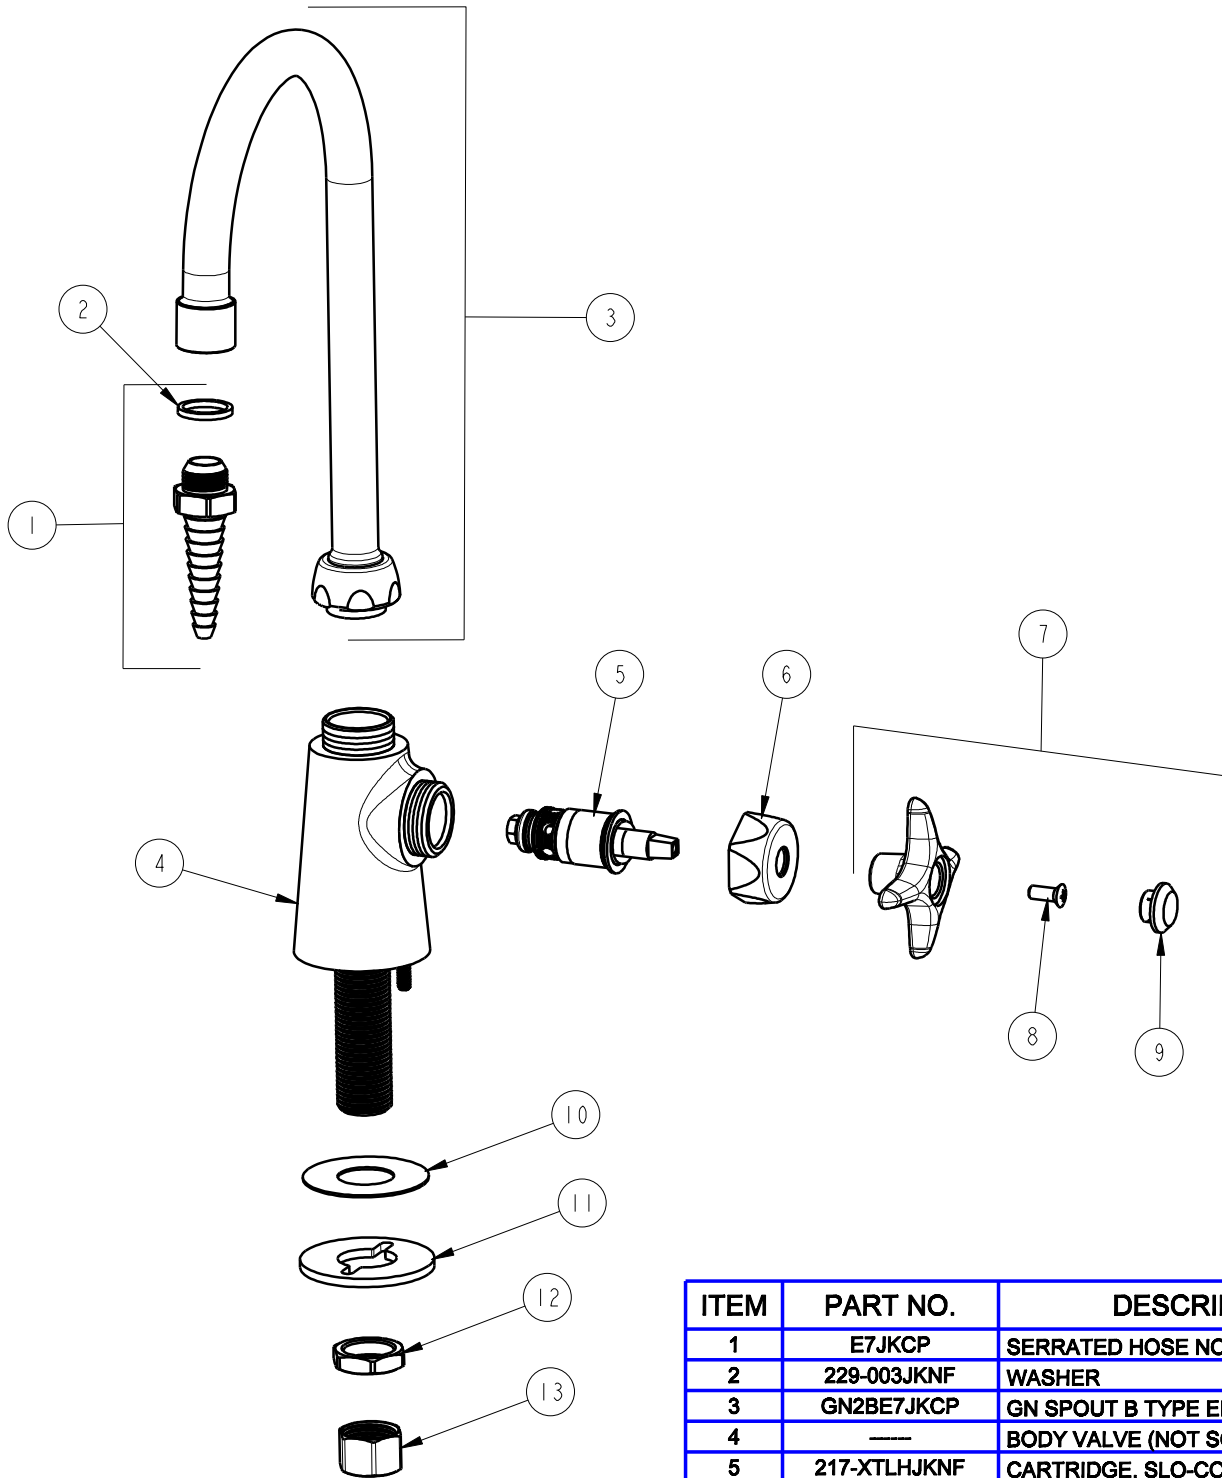

CHICAGO FAUCETS
a Geberit company

2100 South Clearwater Drive
Des Plaines, IL 60018
Phone: 847-803-5000
Fax: 847-803-5454
www.chicagofaucets.com

REPAIR PARTS

FITTING NO.

927-VPPCP

SUBMITTED MODEL NO.

ITEM NO.

BY: SID DATE: 01-07-03

CHK: *[Signature]* REV: 04-16-09

FOR TECHNICAL ASSISTANCE
1-800-TEC-TRUE (1-800-832-8783)

ITEM	PART NO.	DESCRIPTION
1	E7JKCP	SERRATED HOSE NOZZLE
2	229-003JKNF	WASHER
3	GN2BE7JKCP	GN SPOUT B TYPE END
4	---	BODY VALVE (NOT SOLD SEPARATELY)
5	217-XTLHJKNF	CARTRIDGE, SLO-COMPRESSION
6	444-005JKCP	CAP
7	204-CWJKCP	HANDLE ASSEMBLY
8	420-010JKRCF	SCREW, 10-32 UNC PH 1/2
9	216-178JKNF	BUTTON 'CW'
10	52-007JKNF	WASHER, RUBBER
11	807-112JKNF	WASHER
12	49-004JKRBF	LOCKNUT
13	49-005JKRBF	COUPLING NUT